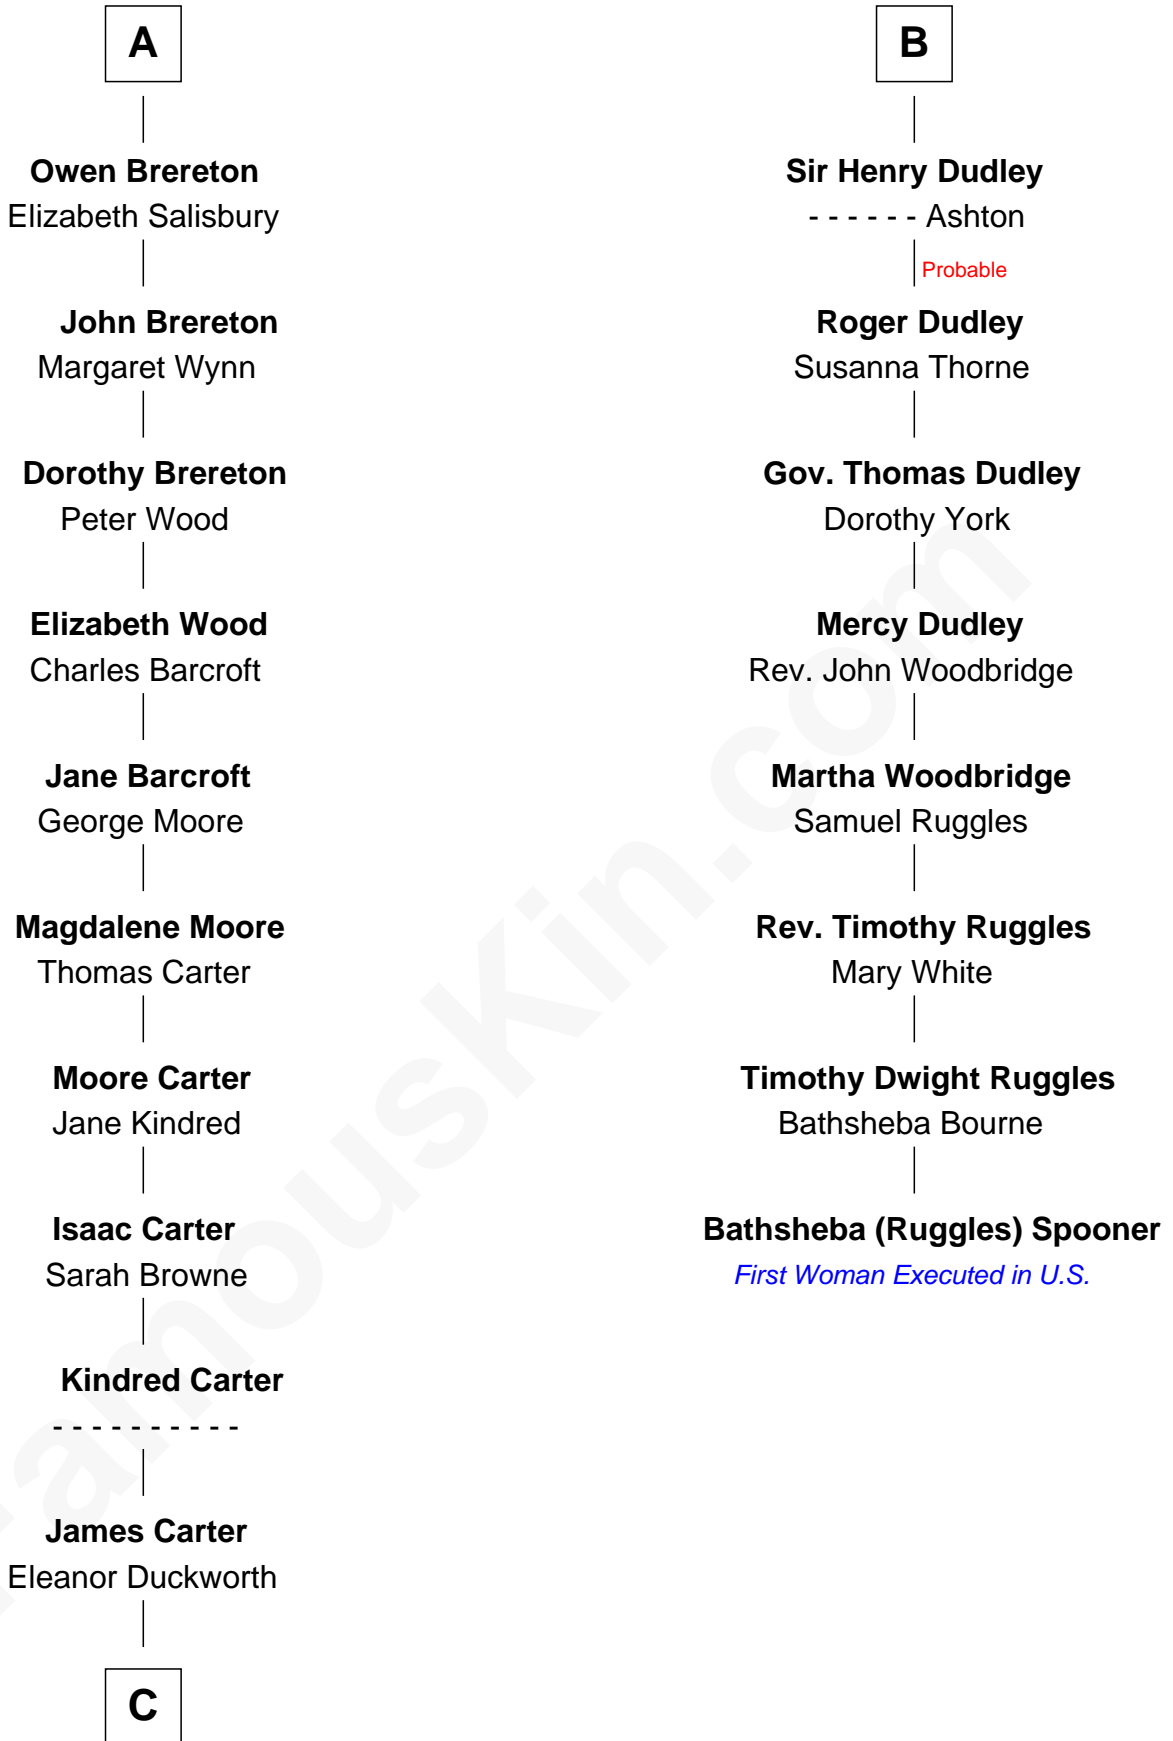

FamousKin.com Relationship Chart of

Jimmy Carter

39th U.S. President

14th cousin 7 times removed of

Bathsheba (Ruggles) Spooner

First woman executed for murder in U.S. by non-British government

Sir Robert de Holland

Maude la Zouche

Maude de Holland
Sir Thomas de Swinnerton

Sir Robert de Swinnerton
Elizabeth de Beke

Maud de Swinnerton
Sir William Ipstones

Alice Ipstones
Sir Randall Brereton

Sir William Brereton
Catherine Wylde

Edward Brereton
Elizabeth Roydon

John Brereton
Margaret Fychan

A

Thomas Holand
Joan Plantagenet

Sir Thomas de Holand
Alice Fitzalan

Eleanor Holand
Edward Cherleton

Joyce Cherleton
Sir John Tiptoft

Joyce Tiptoft
Sir Edmund Sutton

Sir Edward Sutton
Cecily Willoughby

Sir John Sutton
Cecily Grey

B

C

—
Wiley Carter

Ann Ansley

—
Littleberry Walker Carter

Mary Ann Diligent Seals