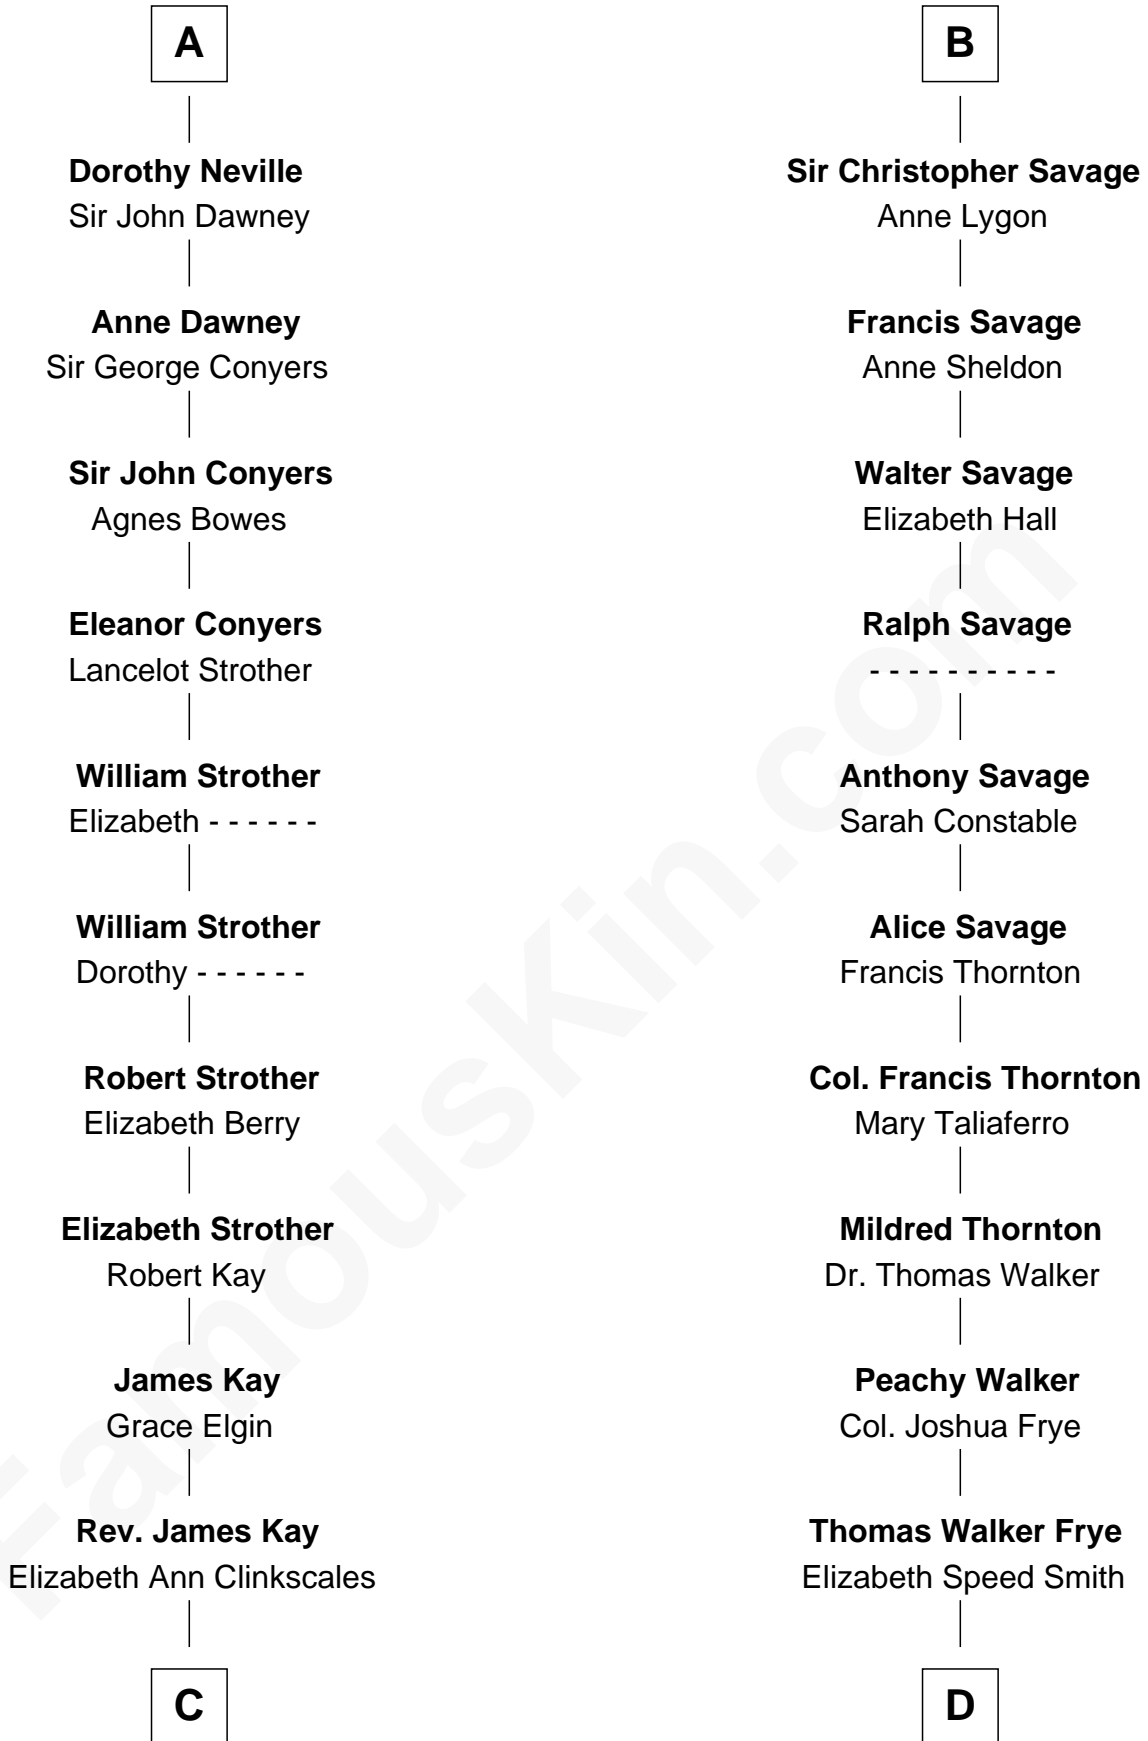

FamousKin.com Relationship Chart of

Jimmy Carter

39th U.S. President

20th cousin 1 time removed of

Adlai Stevenson II

31st Governor of Illinois

C

Mary Kay
John Pratt

James E. Pratt
Sophronia C. Cowan

Nina Pratt
William Archibald Carter

Earl Carter
Lillian Gordy

Jimmy Carter
39th U.S. President

D

Mary Peachy Frye
Rev. Lewis Warner Green

Letitia Green
Adlai Ewing Stevenson

Lewis Green Stevenson
Helen Louise Davis

Adlai Stevenson II
31st Governor of Illinois

FamousKin.com