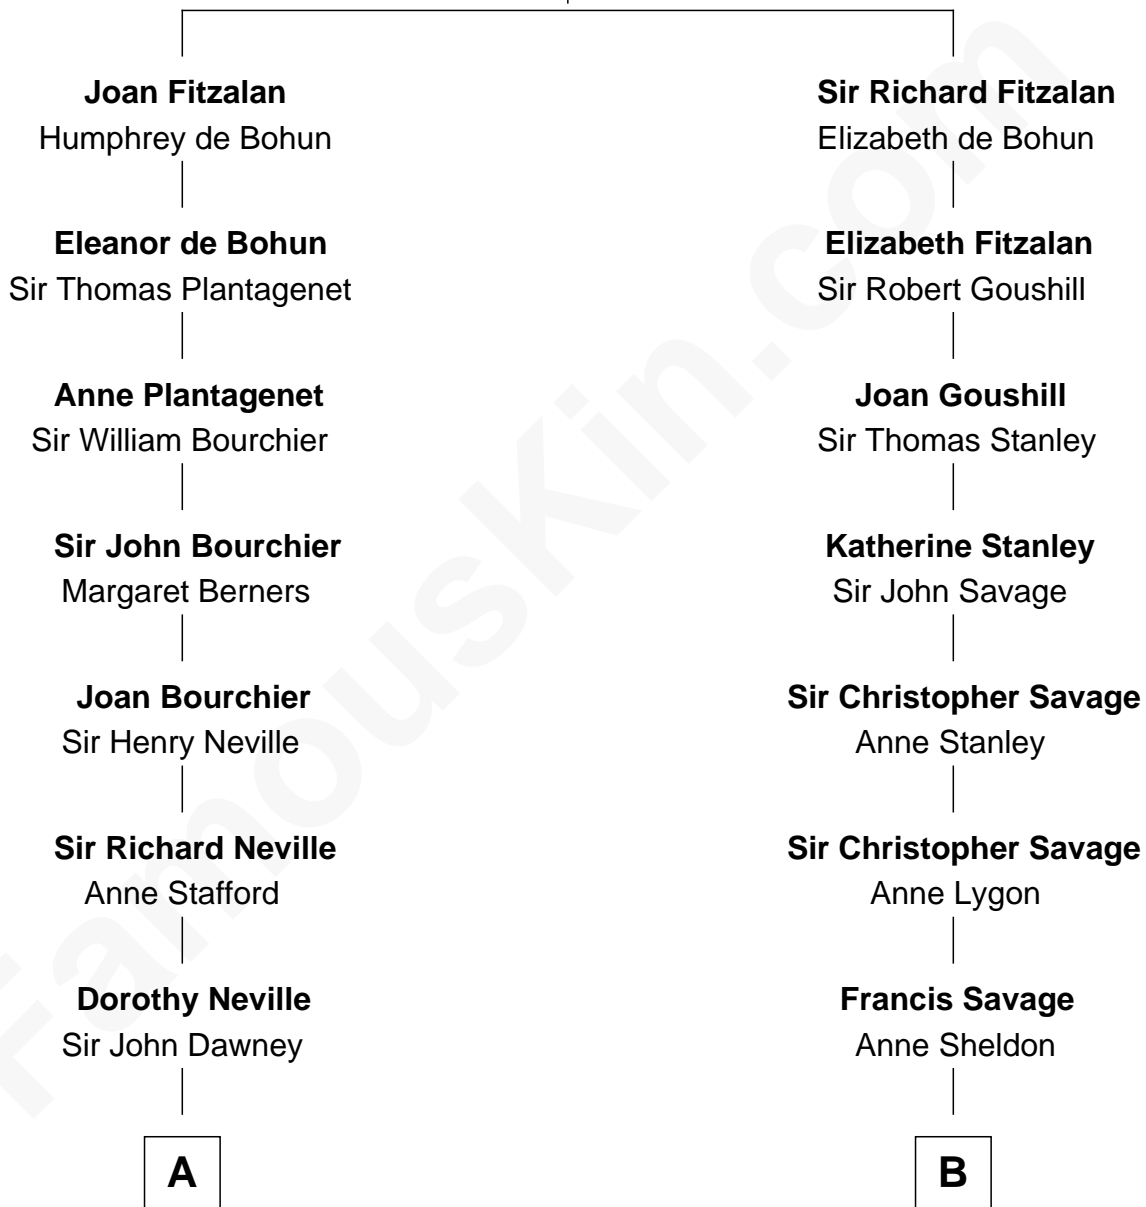

FamousKin.com Relationship Chart of

Jimmy Carter

39th U.S. President

18th cousin 2 times removed of

Adlai Stevenson II

31st Governor of Illinois

Richard Fitzalan
Eleanor Plantagenet

C

James E. Pratt
Sophronia C. Cowan

Nina Pratt
William Archibald Carter

Earl Carter
Lillian Gordy

Jimmy Carter
39th U.S. President

D

Lewis Green Stevenson
Helen Louise Davis

Adlai Stevenson II
31st Governor of Illinois