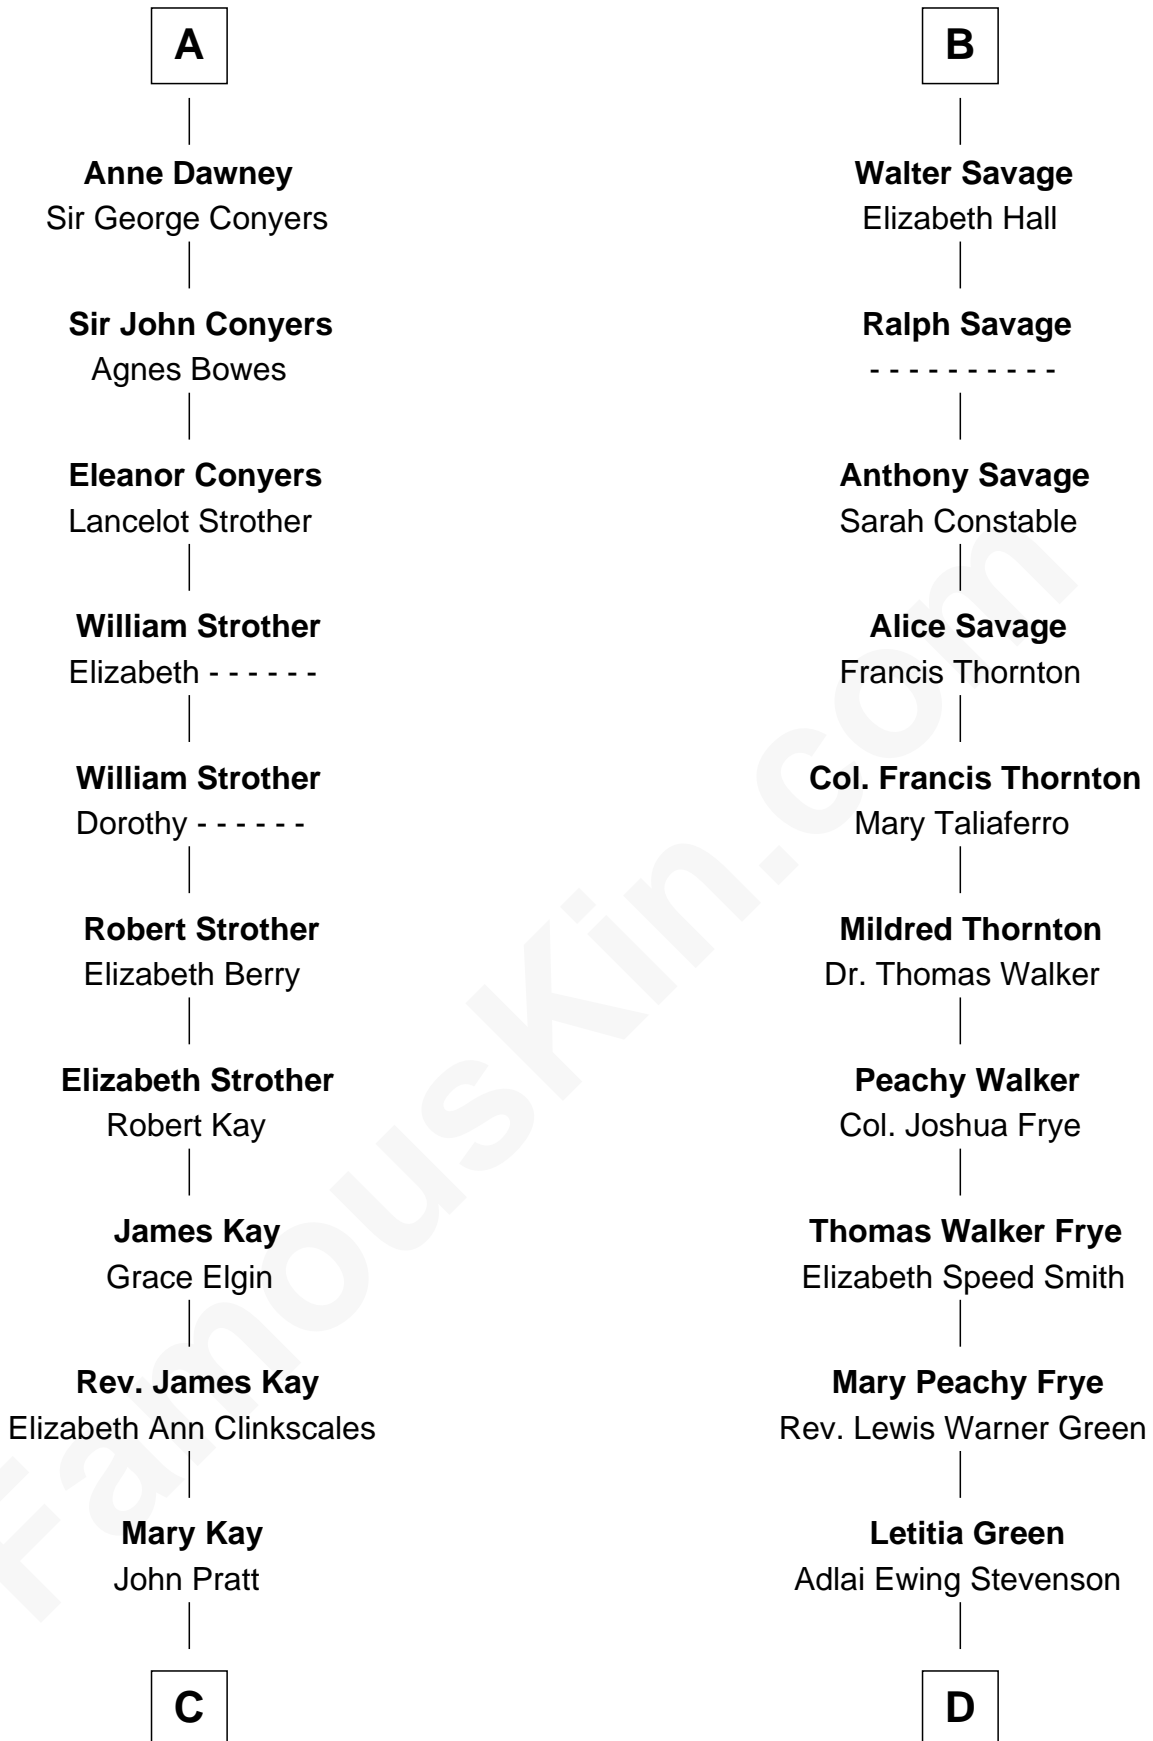

FamousKin.com Relationship Chart of

Jimmy Carter

39th U.S. President

18th cousin 2 times removed of

Adlai Stevenson II

31st Governor of Illinois

Richard Fitzalan
Eleanor Plantagenet

C

James E. Pratt
Sophronia C. Cowan

Nina Pratt
William Archibald Carter

Earl Carter
Lillian Gordy

Jimmy Carter
39th U.S. President

D

Lewis Green Stevenson
Helen Louise Davis

Adlai Stevenson II
31st Governor of Illinois