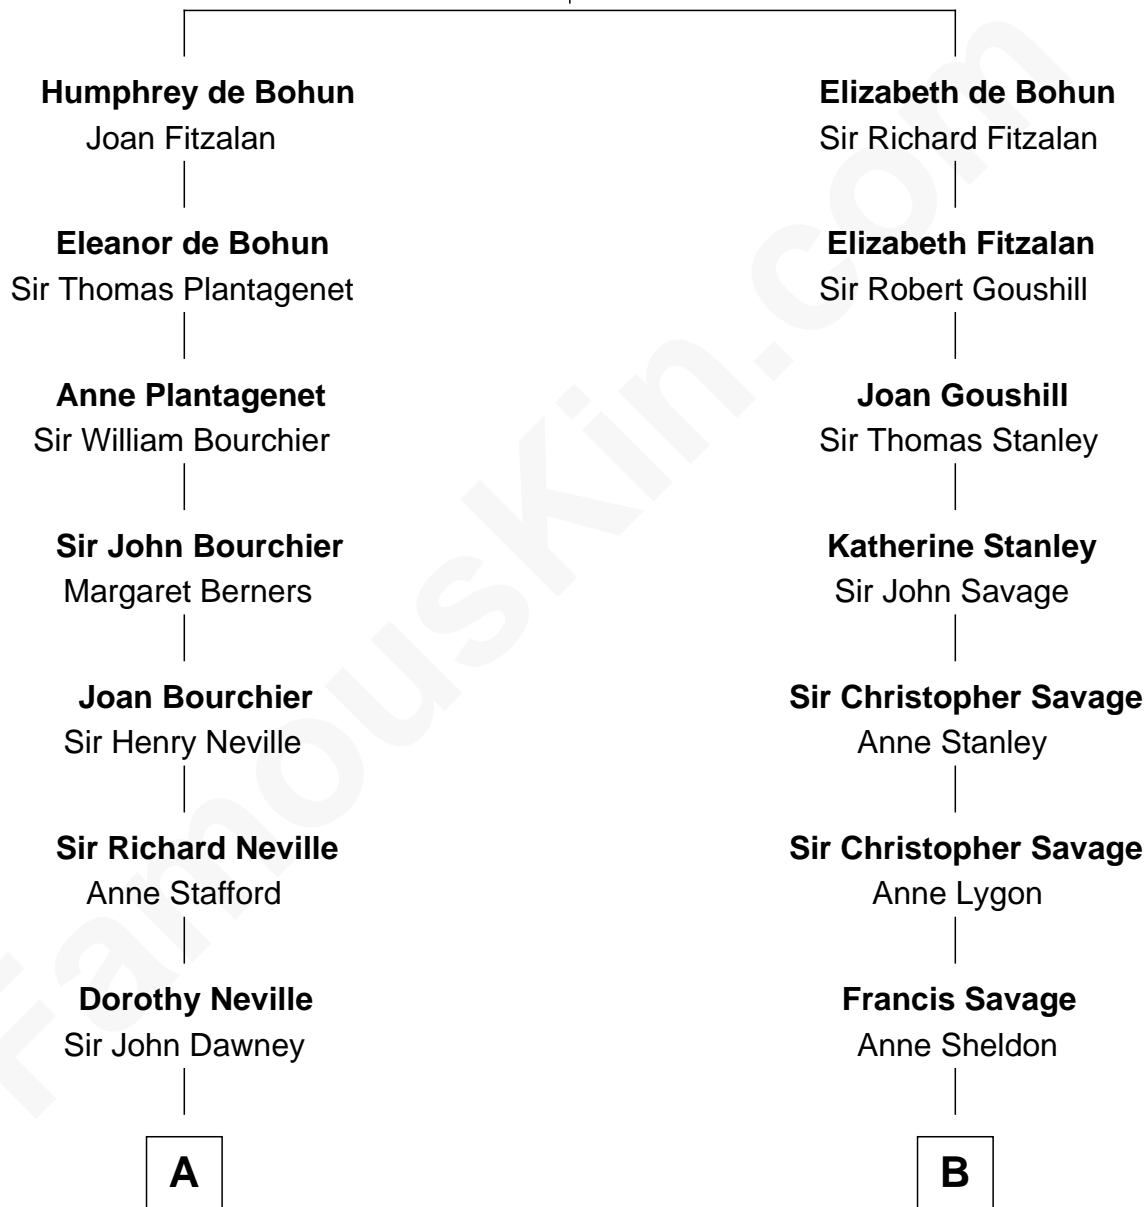

FamousKin.com Relationship Chart of

Jimmy Carter

39th U.S. President

18th cousin 2 times removed of

Adlai Stevenson II

31st Governor of Illinois

Sir William de Bohun
Elizabeth de Badlesmere

C

James E. Pratt
Sophronia C. Cowan

Nina Pratt
William Archibald Carter

Earl Carter
Lillian Gordy

Jimmy Carter
39th U.S. President

D

Lewis Green Stevenson
Helen Louise Davis

Adlai Stevenson II
31st Governor of Illinois