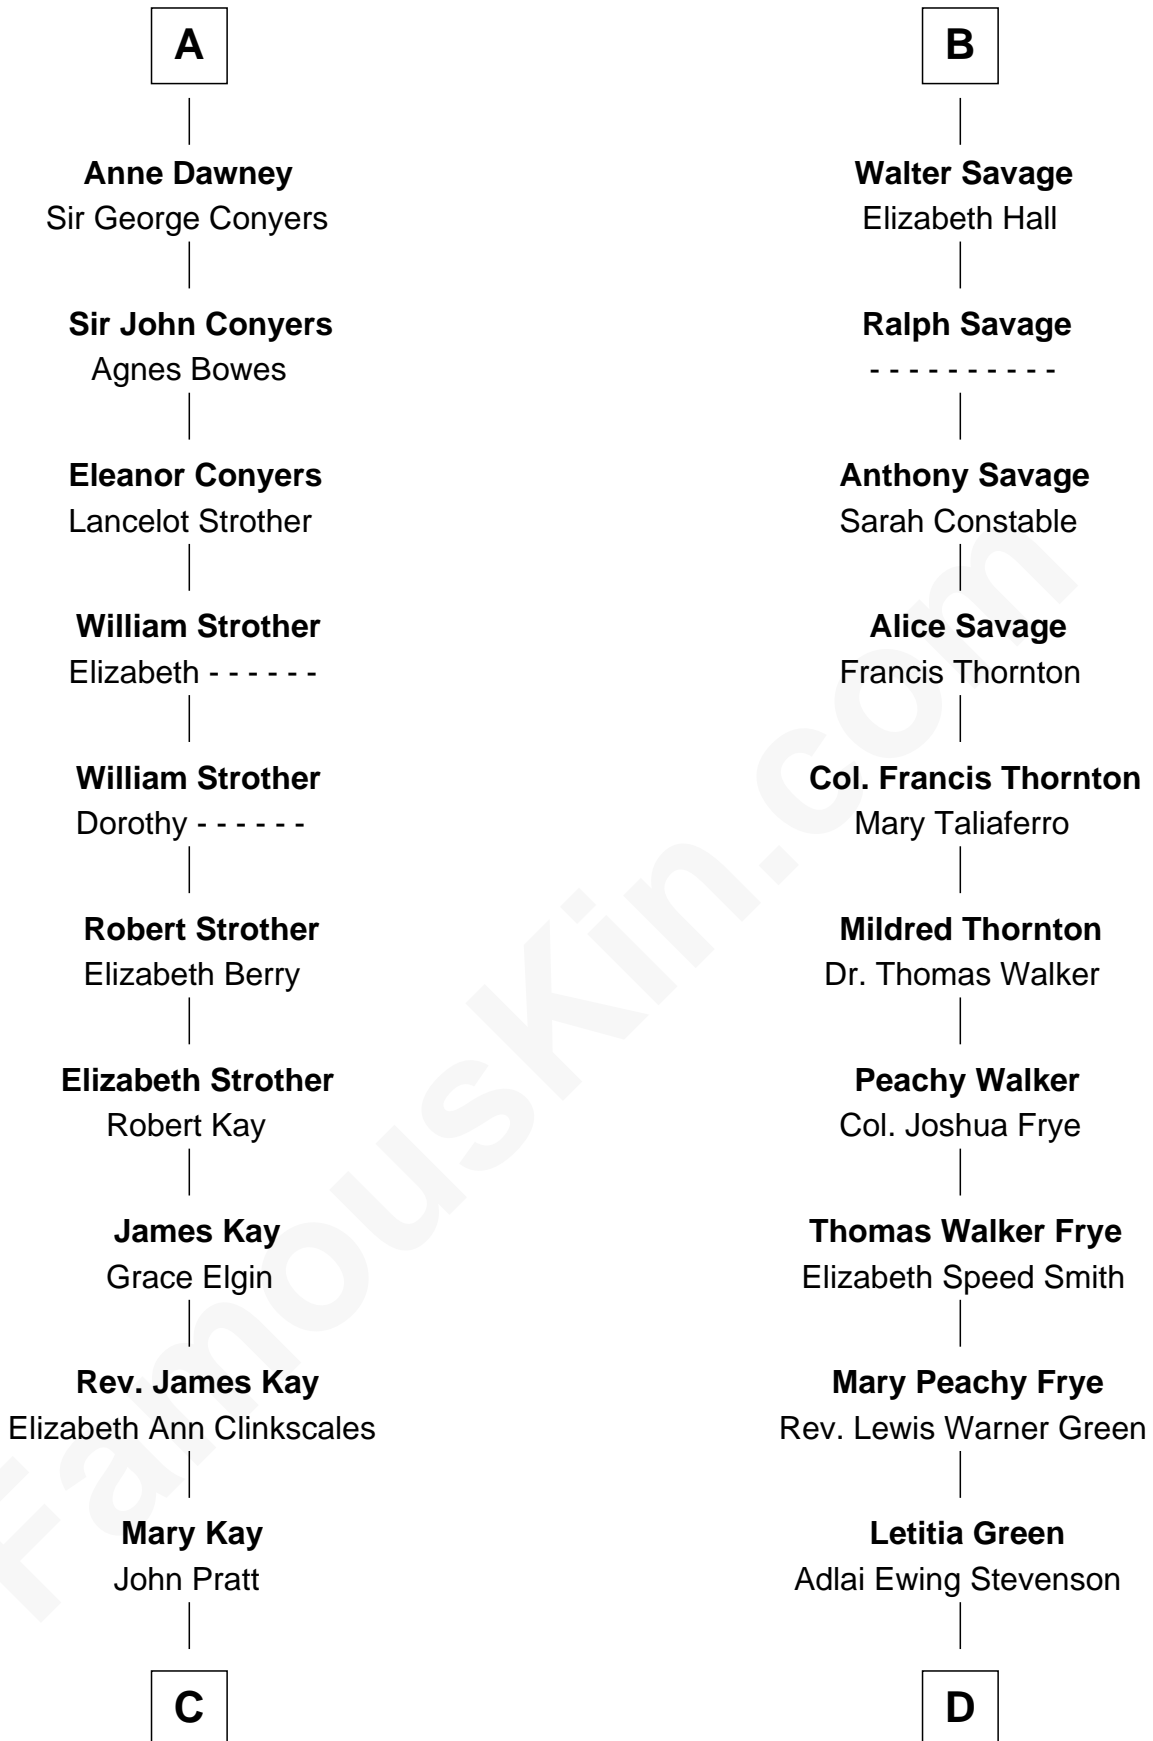

FamousKin.com Relationship Chart of

Jimmy Carter

39th U.S. President

18th cousin 2 times removed of

Adlai Stevenson II

31st Governor of Illinois

Sir William de Bohun
Elizabeth de Badlesmere

C

James E. Pratt
Sophronia C. Cowan

Nina Pratt
William Archibald Carter

Earl Carter
Lillian Gordy

Jimmy Carter
39th U.S. President

D

Lewis Green Stevenson
Helen Louise Davis

Adlai Stevenson II
31st Governor of Illinois