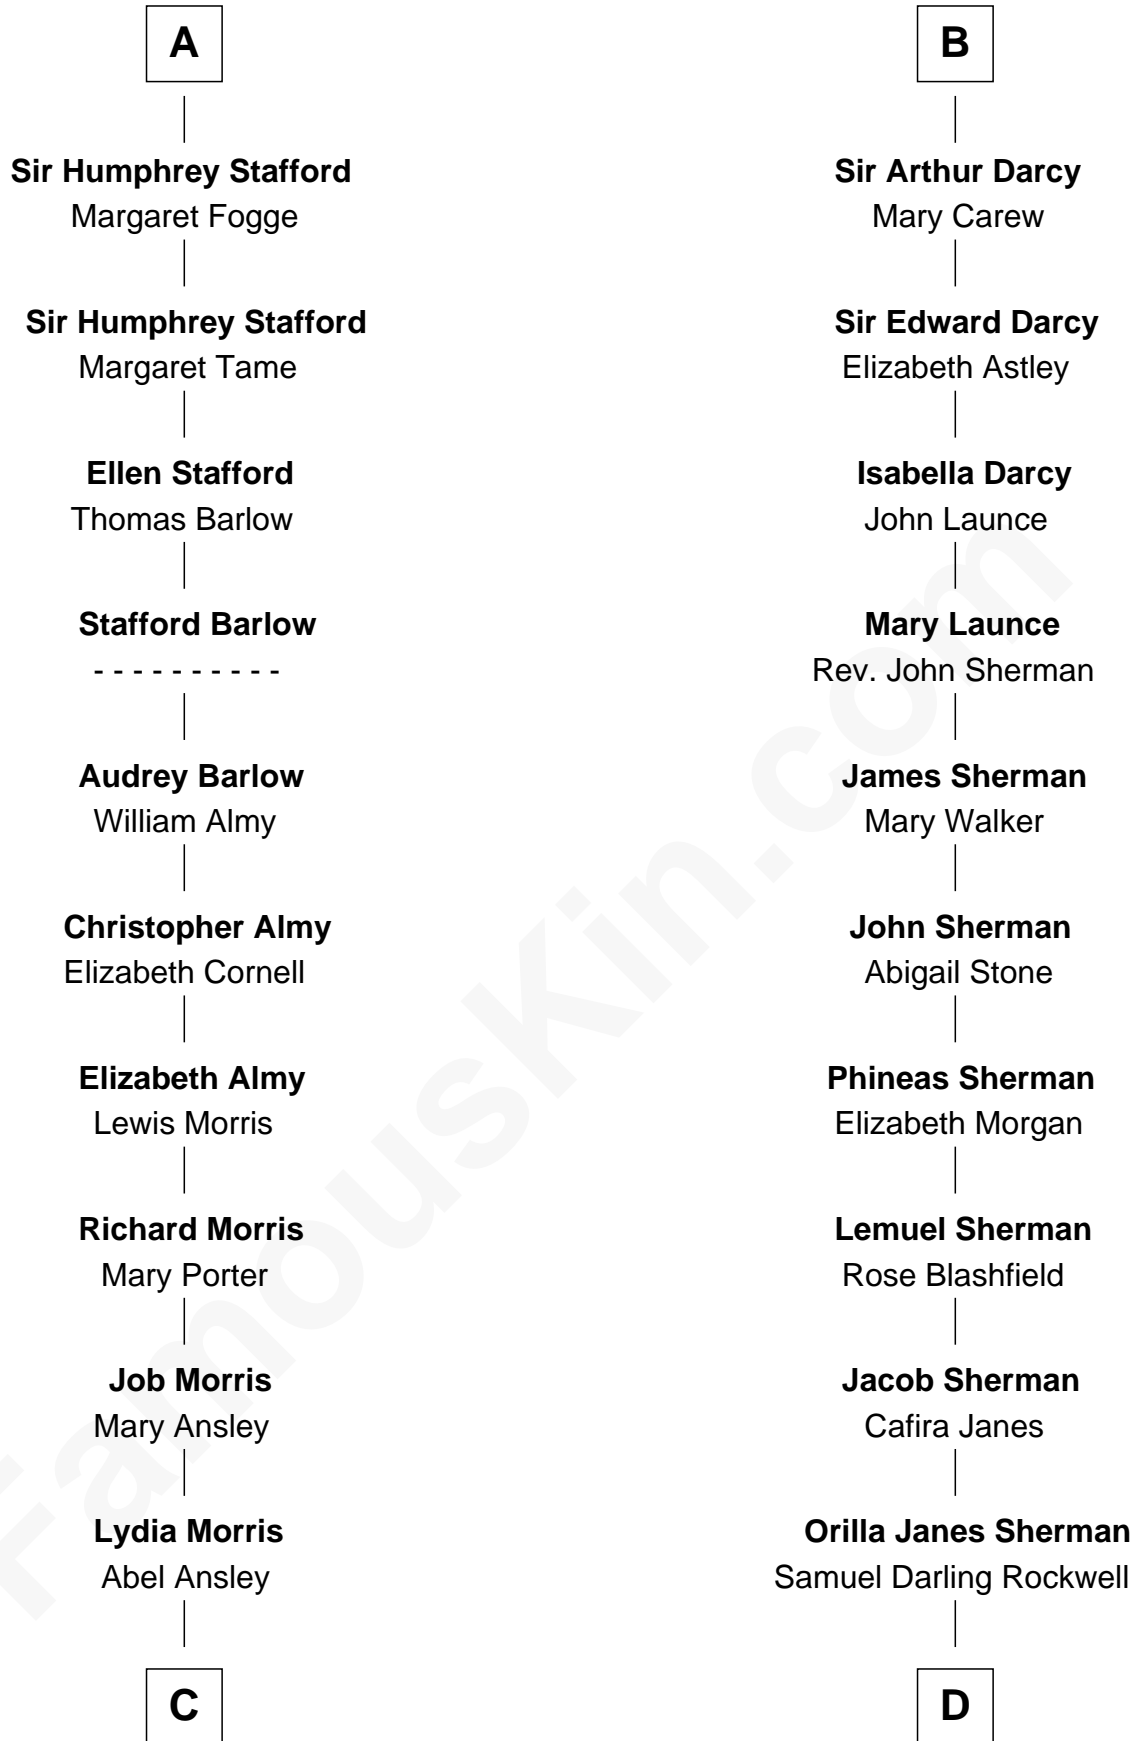

FamousKin.com Relationship Chart of

Jimmy Carter

39th U.S. President

19th cousin 2 times removed of

Norman Rockwell

American Artist

John de Botetourte

Maud FitzThomas

C

Ann Ansley
Wiley Carter

Littleberry Walker Carter
Mary Ann Diligent Seals

William Archibald Carter
Nina Pratt

Earl Carter
Lillian Gordy

Jimmy Carter
39th U.S. President

D

John William Rockwell
Phebe Boyce Waring

Jarvis Waring Rockwell
Anne Mary Hill

Norman Rockwell
American Artist

FamousKin.com