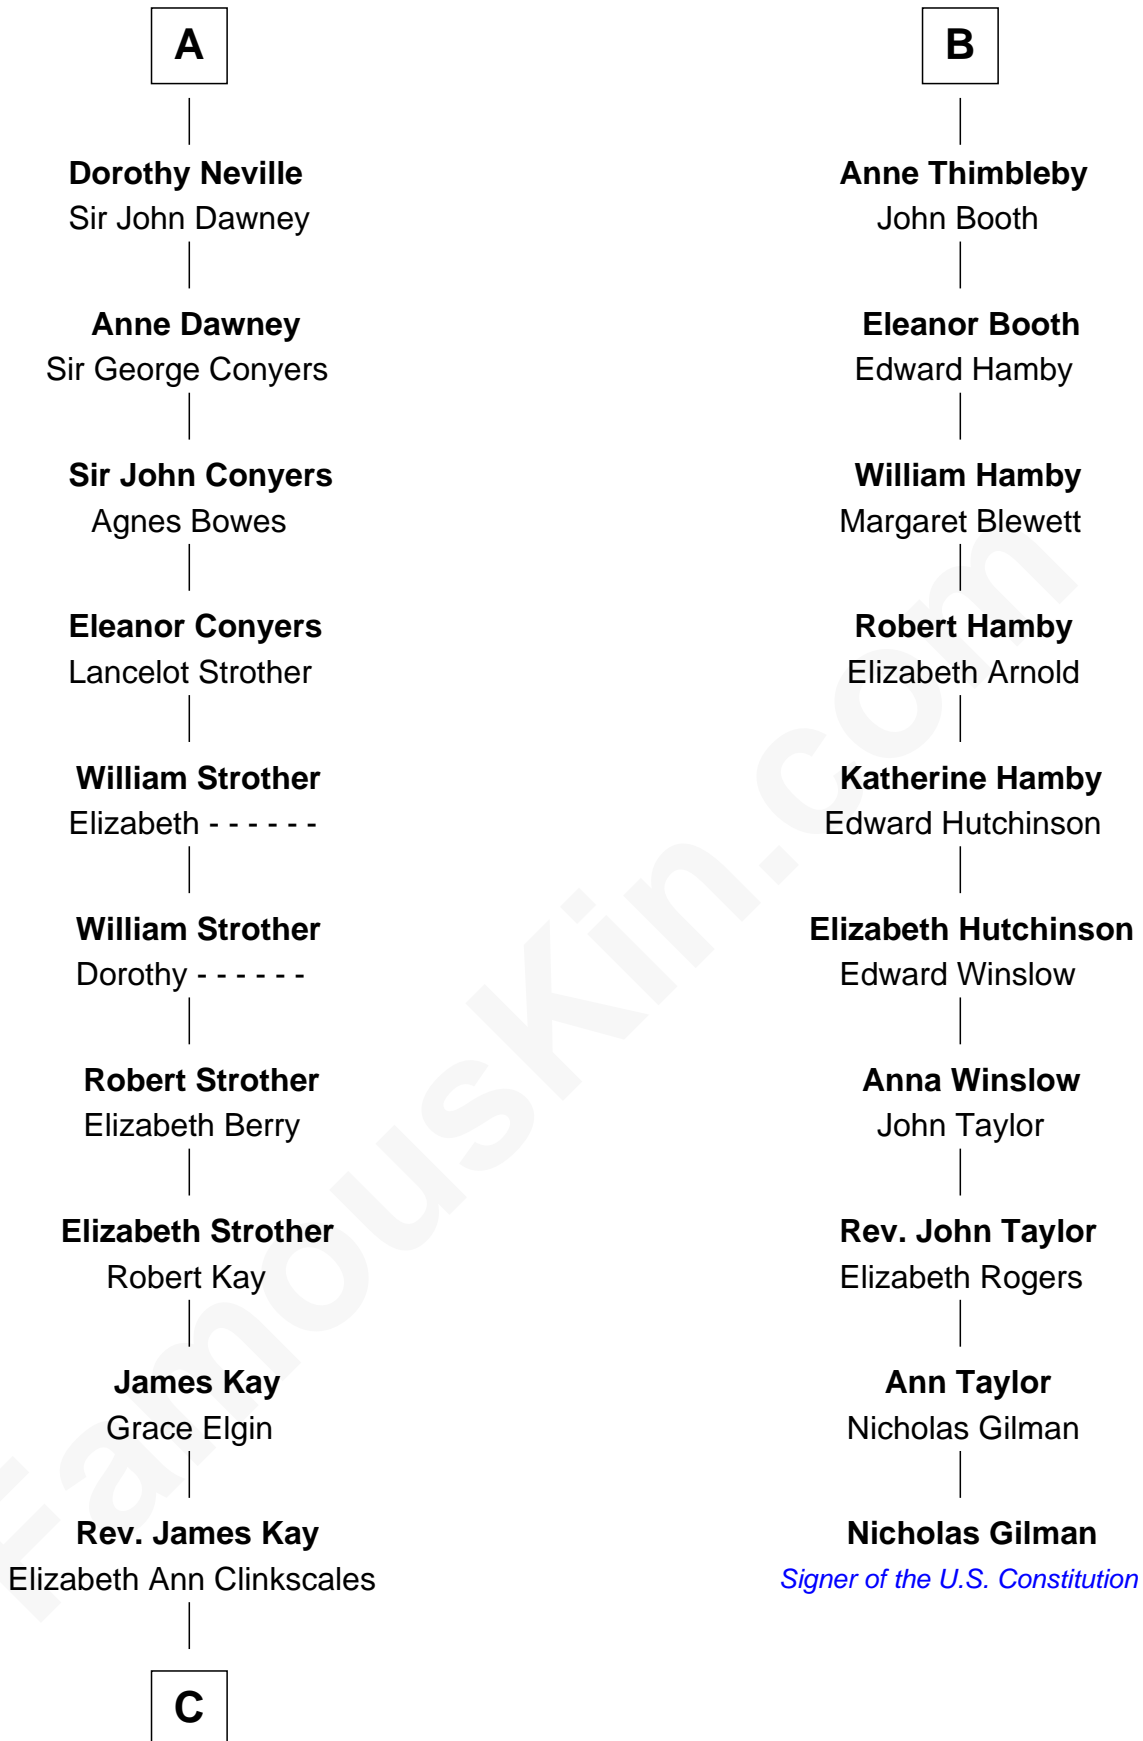

FamousKin.com Relationship Chart of

Jimmy Carter
39th U.S. President

16th cousin 5 times removed of

Nicholas Gilman
Signer of the U.S. Constitution

Bartholomew de Badlesmere
Margaret de Clare

Elizabeth de Badlesmere
Sir William de Bohun

Humphrey de Bohun
Joan Fitzalan

Eleanor de Bohun
Sir Thomas Plantagenet

Anne Plantagenet
Sir William Bouchier

Sir John Bouchier
Margaret Berners

Joan Bouchier
Sir Henry Neville

Sir Richard Neville
Anne Stafford

A

Margery de Badlesmere
Sir William de Ros

Maud de Roos
John de Welles

Margery de Welles
Stephen le Scrope

Maude le Scrope
Sir Baldwin Freville

Margaret Freville
Sir Hugh Willoughby

Margery Willoughby
Sir Godfrey Hilton

Elizabeth Hilton
Richard Thimbleby

B

C

—
Mary Kay
John Pratt

—
James E. Pratt
Sophronia C. Cowan

—
Nina Pratt
William Archibald Carter

—
Earl Carter
Lillian Gordy

—
Jimmy Carter
39th U.S. President