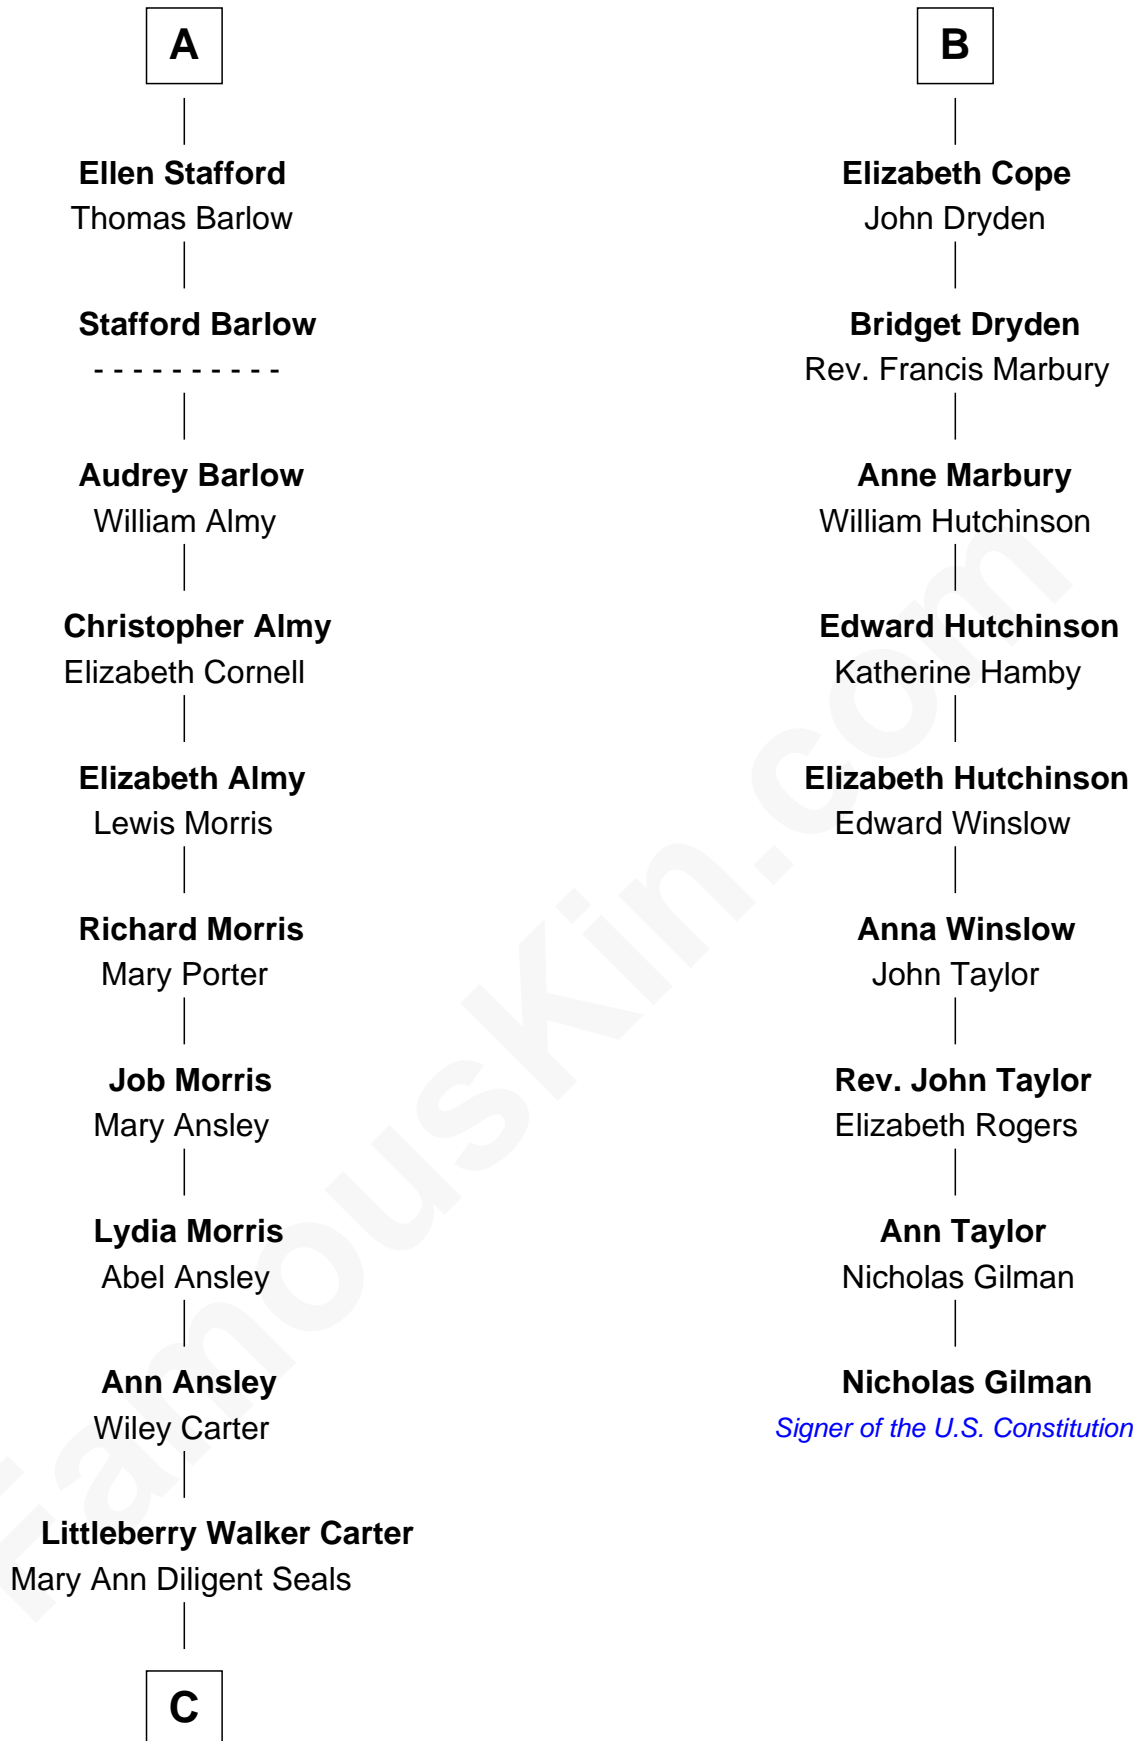

FamousKin.com Relationship Chart of

Jimmy Carter

39th U.S. President

15th cousin 4 times removed of

Nicholas Gilman

Signer of the U.S. Constitution

C

William Archibald Carter

Nina Pratt

Earl Carter

Lillian Gordy

Jimmy Carter

39th U.S. President

FamousKin.com