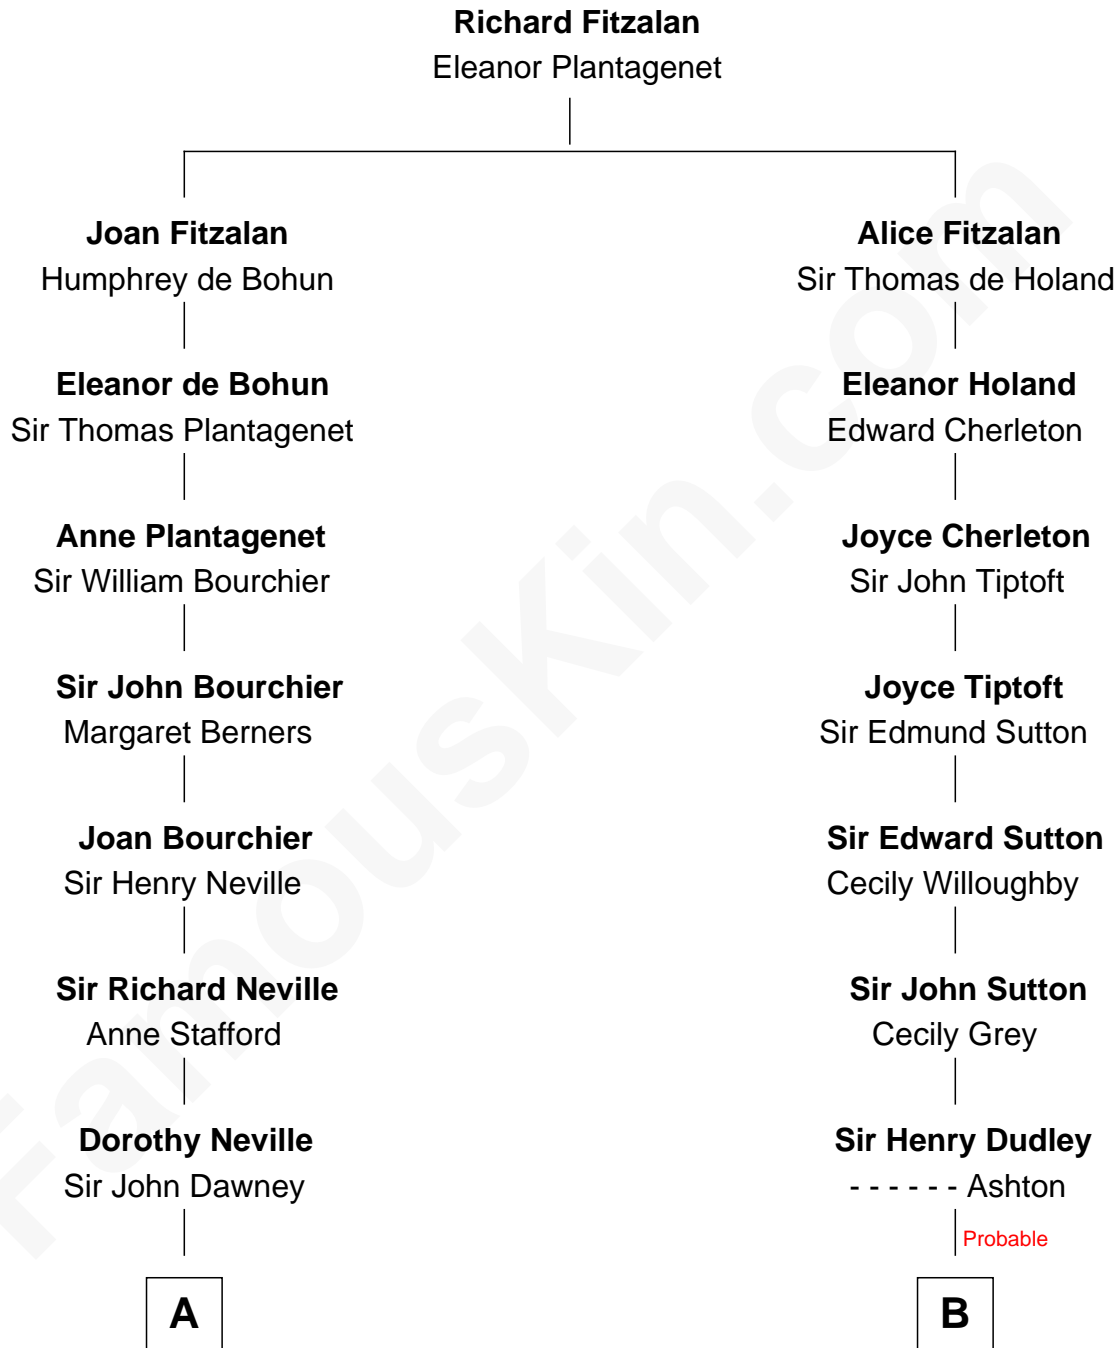

# FamousKin.com Relationship Chart of

**Jimmy Carter**

*39th U.S. President*

14th cousin 6 times removed of

**Nicholas Gilman**

*Signer of the U.S. Constitution*

**C**

—  
**James E. Pratt**  
Sophronia C. Cowan

—  
**Nina Pratt**  
William Archibald Carter

—  
**Earl Carter**  
Lillian Gordy

—  
**Jimmy Carter**  
*39th U.S. President*

FamousKin.com