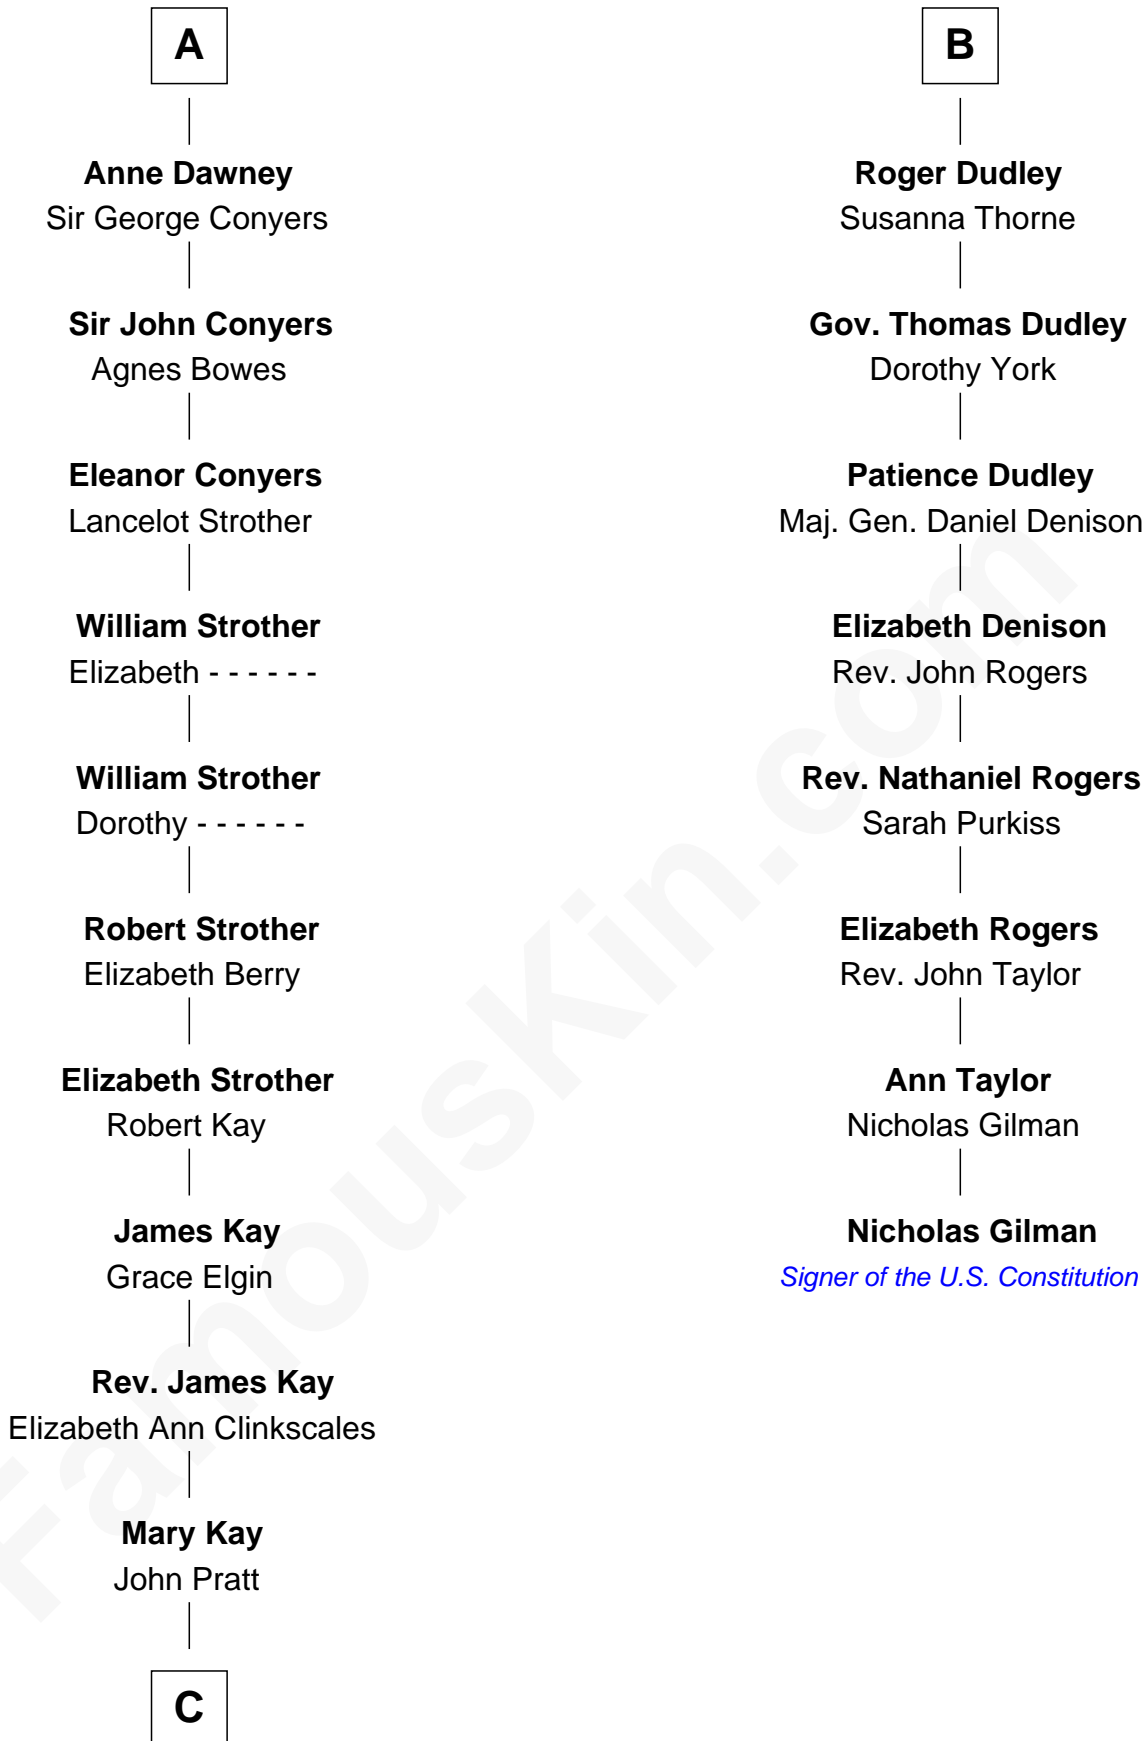

# FamousKin.com Relationship Chart of

**Jimmy Carter**

*39th U.S. President*

14th cousin 6 times removed of

**Nicholas Gilman**

*Signer of the U.S. Constitution*

**C**

—  
**James E. Pratt**  
Sophronia C. Cowan

—  
**Nina Pratt**  
William Archibald Carter

—  
**Earl Carter**  
Lillian Gordy

—  
**Jimmy Carter**  
*39th U.S. President*

FamousKin.com