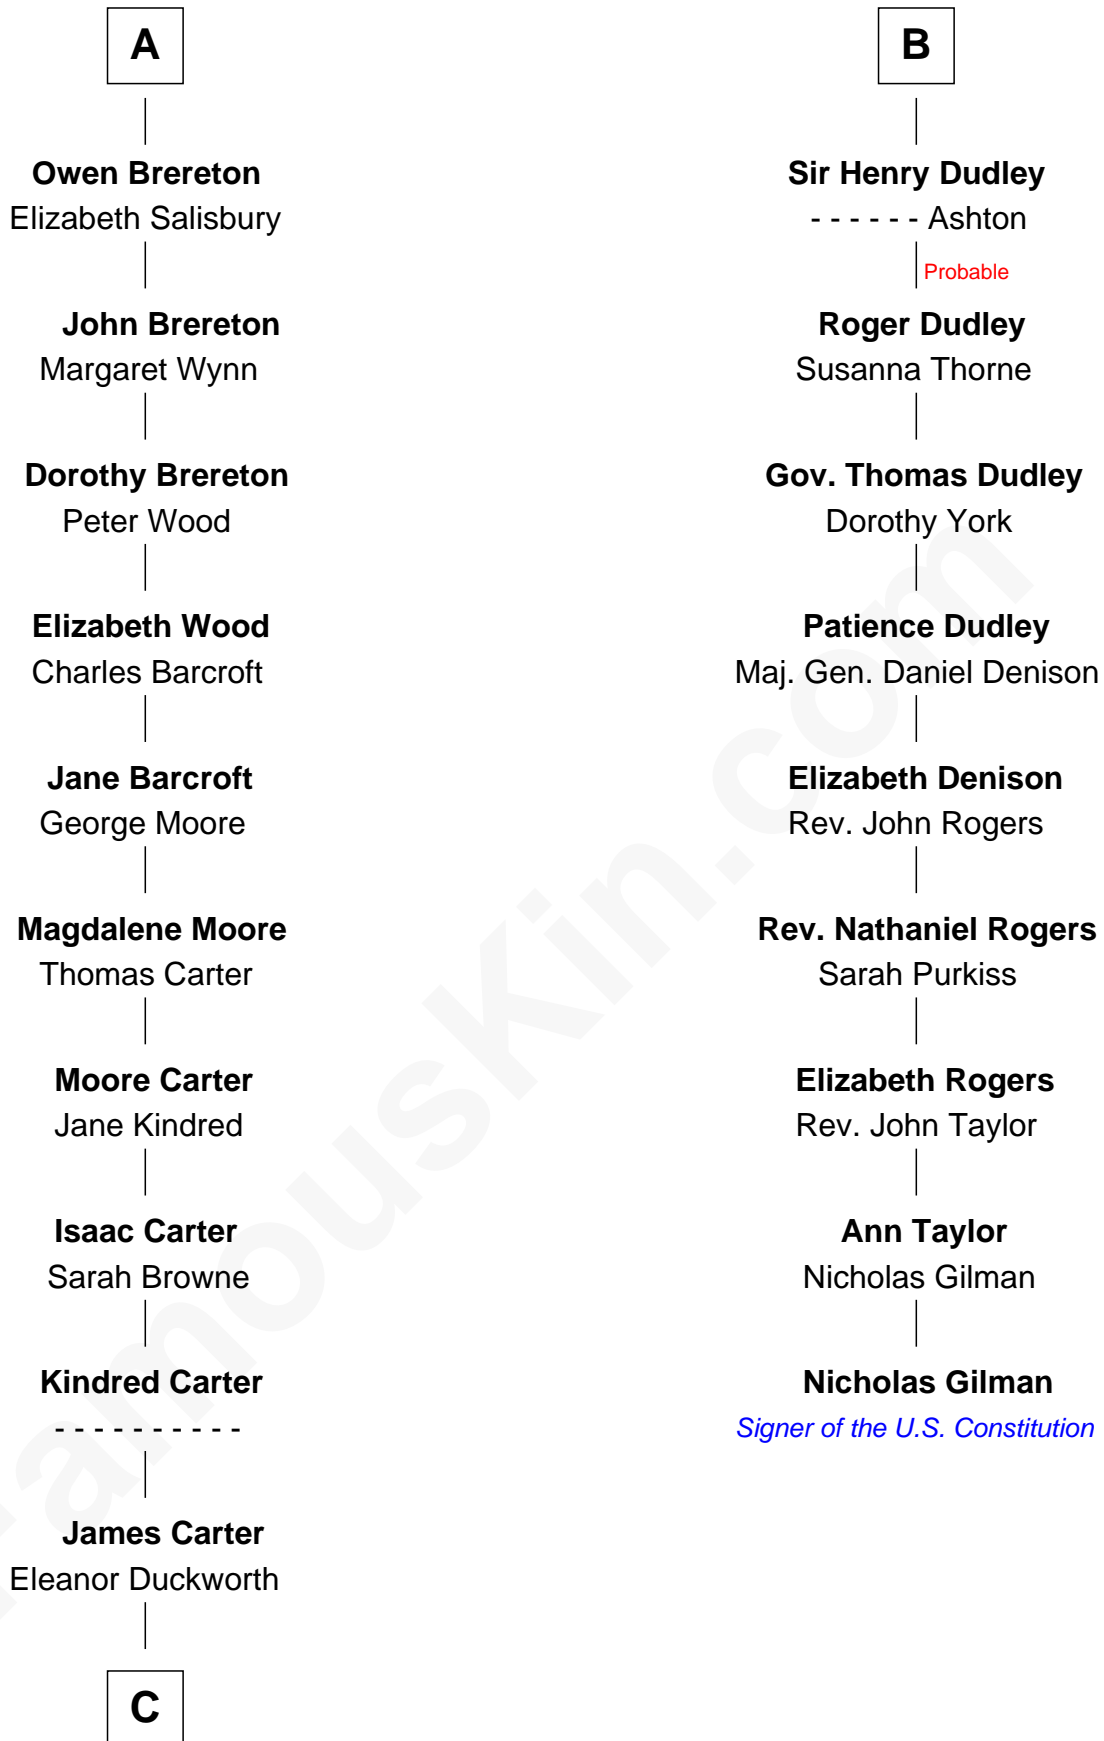

FamousKin.com Relationship Chart of

Jimmy Carter

39th U.S. President

15th cousin 6 times removed of

Nicholas Gilman

Signer of the U.S. Constitution

Sir Robert de Holland

Maude la Zouche

C

—
Wiley Carter

Ann Ansley

—
Littleberry Walker Carter

Mary Ann Diligent Seals

—
William Archibald Carter

Nina Pratt

—
Earl Carter

Lillian Gordy

—
Jimmy Carter

39th U.S. President

FamousKin.com