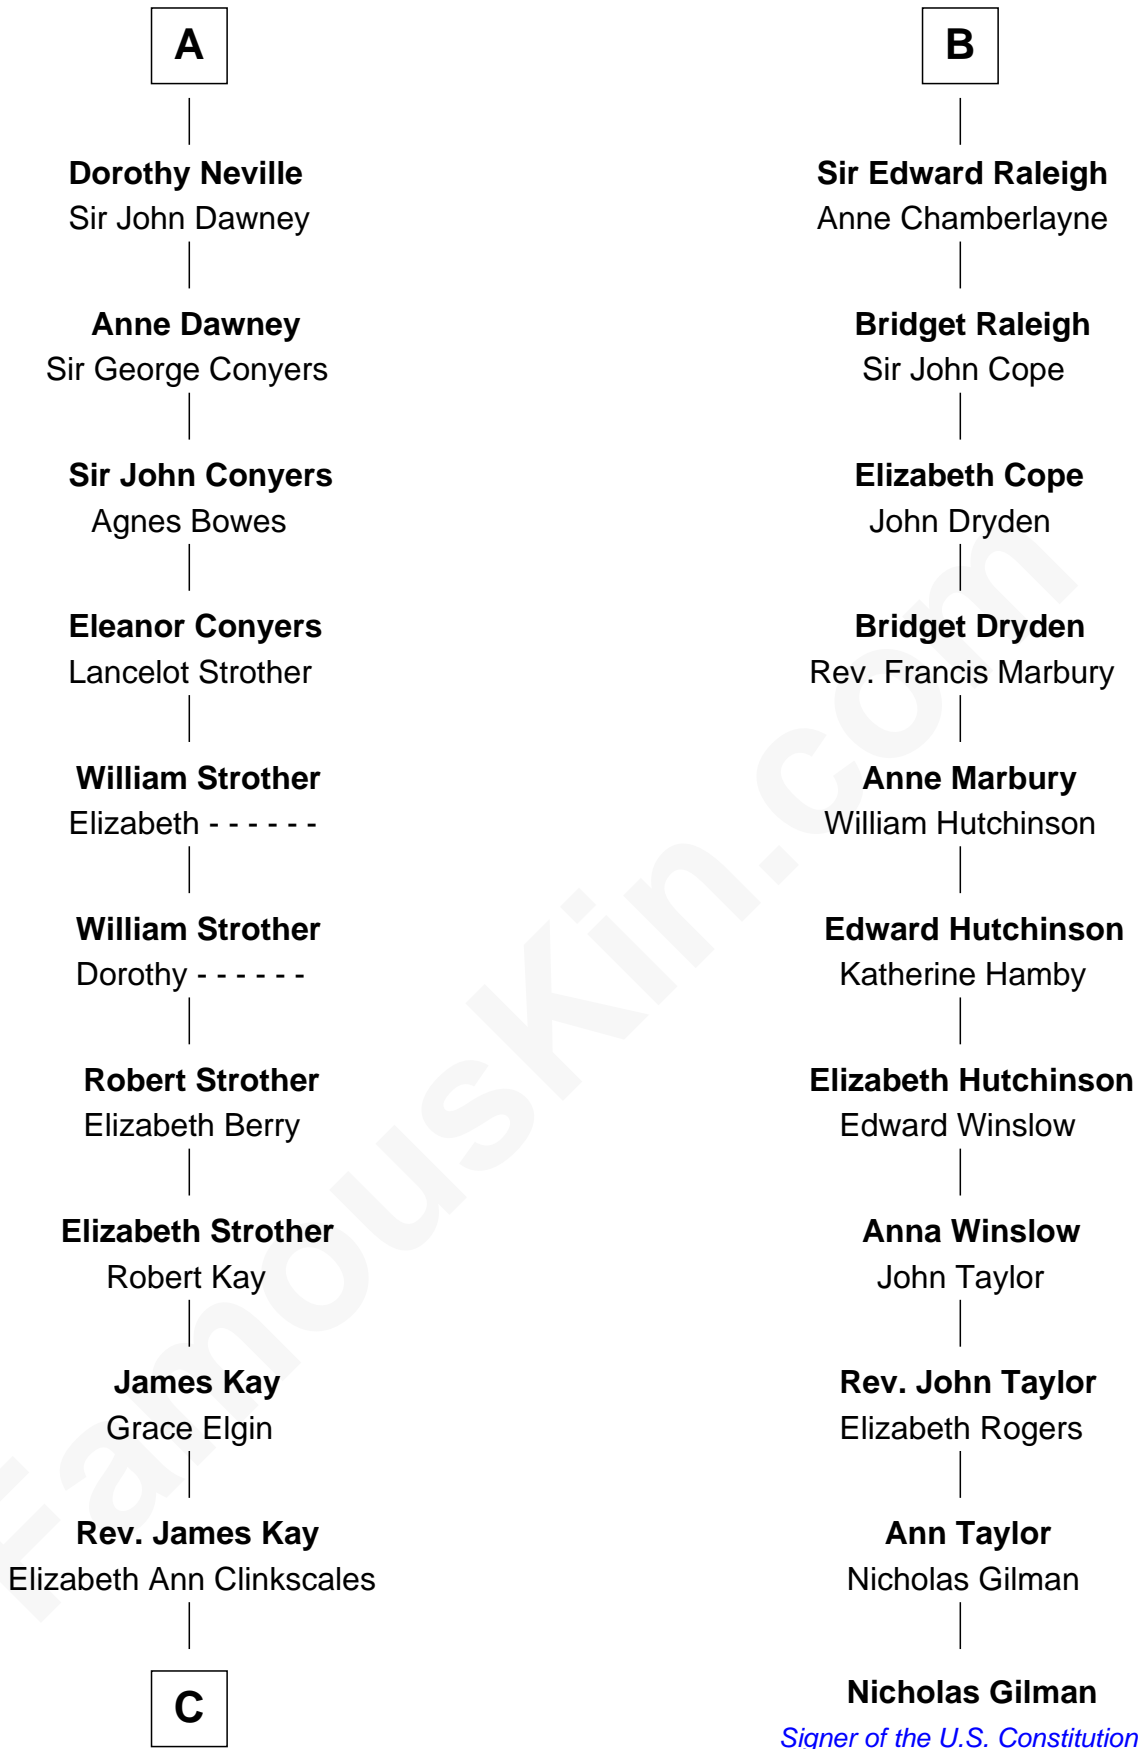

FamousKin.com Relationship Chart of

Jimmy Carter

39th U.S. President

17th cousin 4 times removed of

Nicholas Gilman

Signer of the U.S. Constitution

Humphrey de Bohun

Elizabeth Plantagenet

Sir William de Bohun
Elizabeth de Badlesmere

Humphrey de Bohun

Joan Fitzalan

Eleanor de Bohun
Sir Thomas Plantagenet

Anne Plantagenet

Sir William Bouchier

Sir John Bouchier

Margaret Berners

Sir Gilbert Talbot

Sir Richard Talbot

Ankaret le Strange

Mary Talbot

Sir Thomas Greene

Sir Thomas Greene

Phillippa Ferrers

Elizabeth Greene

William Raleigh

Sir Edward Raleigh

Margaret Verney

B

C

—
Mary Kay
John Pratt

—
James E. Pratt
Sophronia C. Cowan

—
Nina Pratt
William Archibald Carter