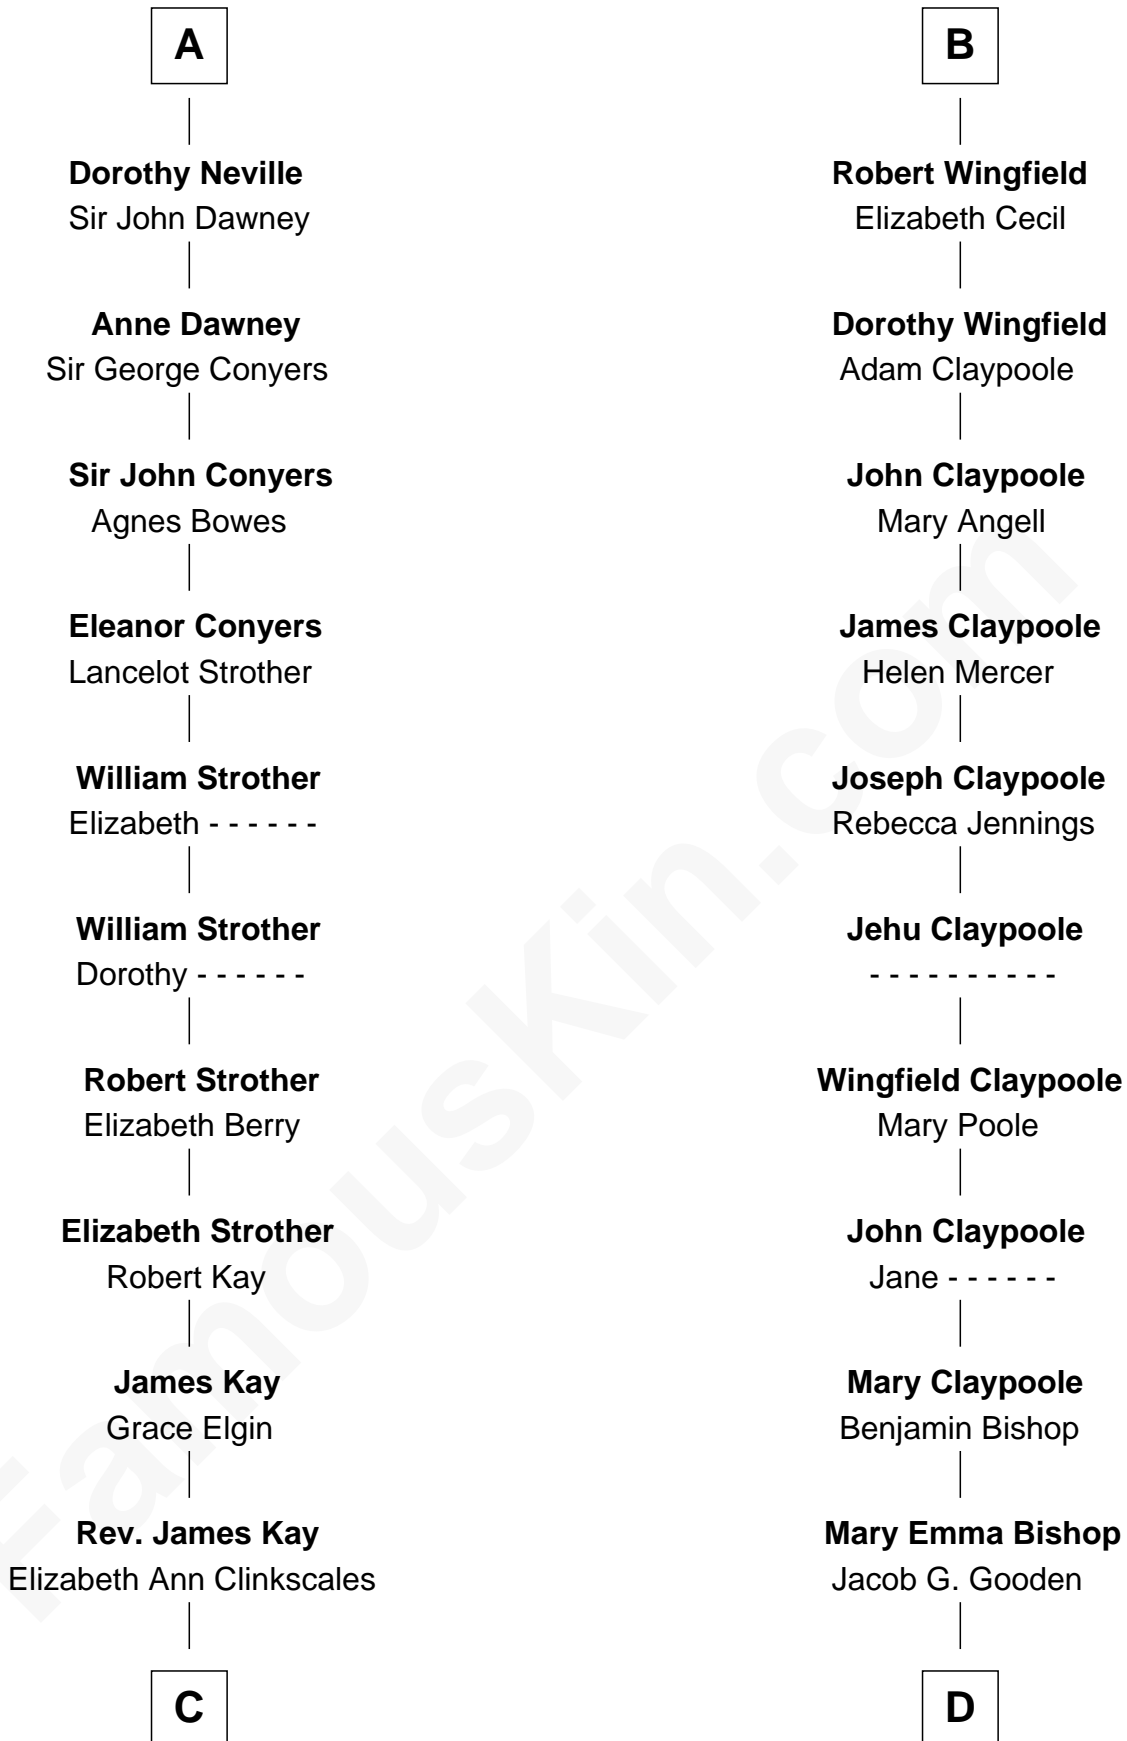

FamousKin.com Relationship Chart of

Jimmy Carter

39th U.S. President

20th cousin 1 time removed of

Valerie Bertinelli

Television Actress

C

Mary Kay
John Pratt

James E. Pratt
Sophronia C. Cowan

Nina Pratt
William Archibald Carter

Earl Carter
Lillian Gordy

Jimmy Carter
39th U.S. President

D

Ida P. Gooden
Joseph D. Carvin

Lester Vodges Carvin
Elizabeth - - - - -

Nancy L. Carvin
Andrew Francis Bertinelli