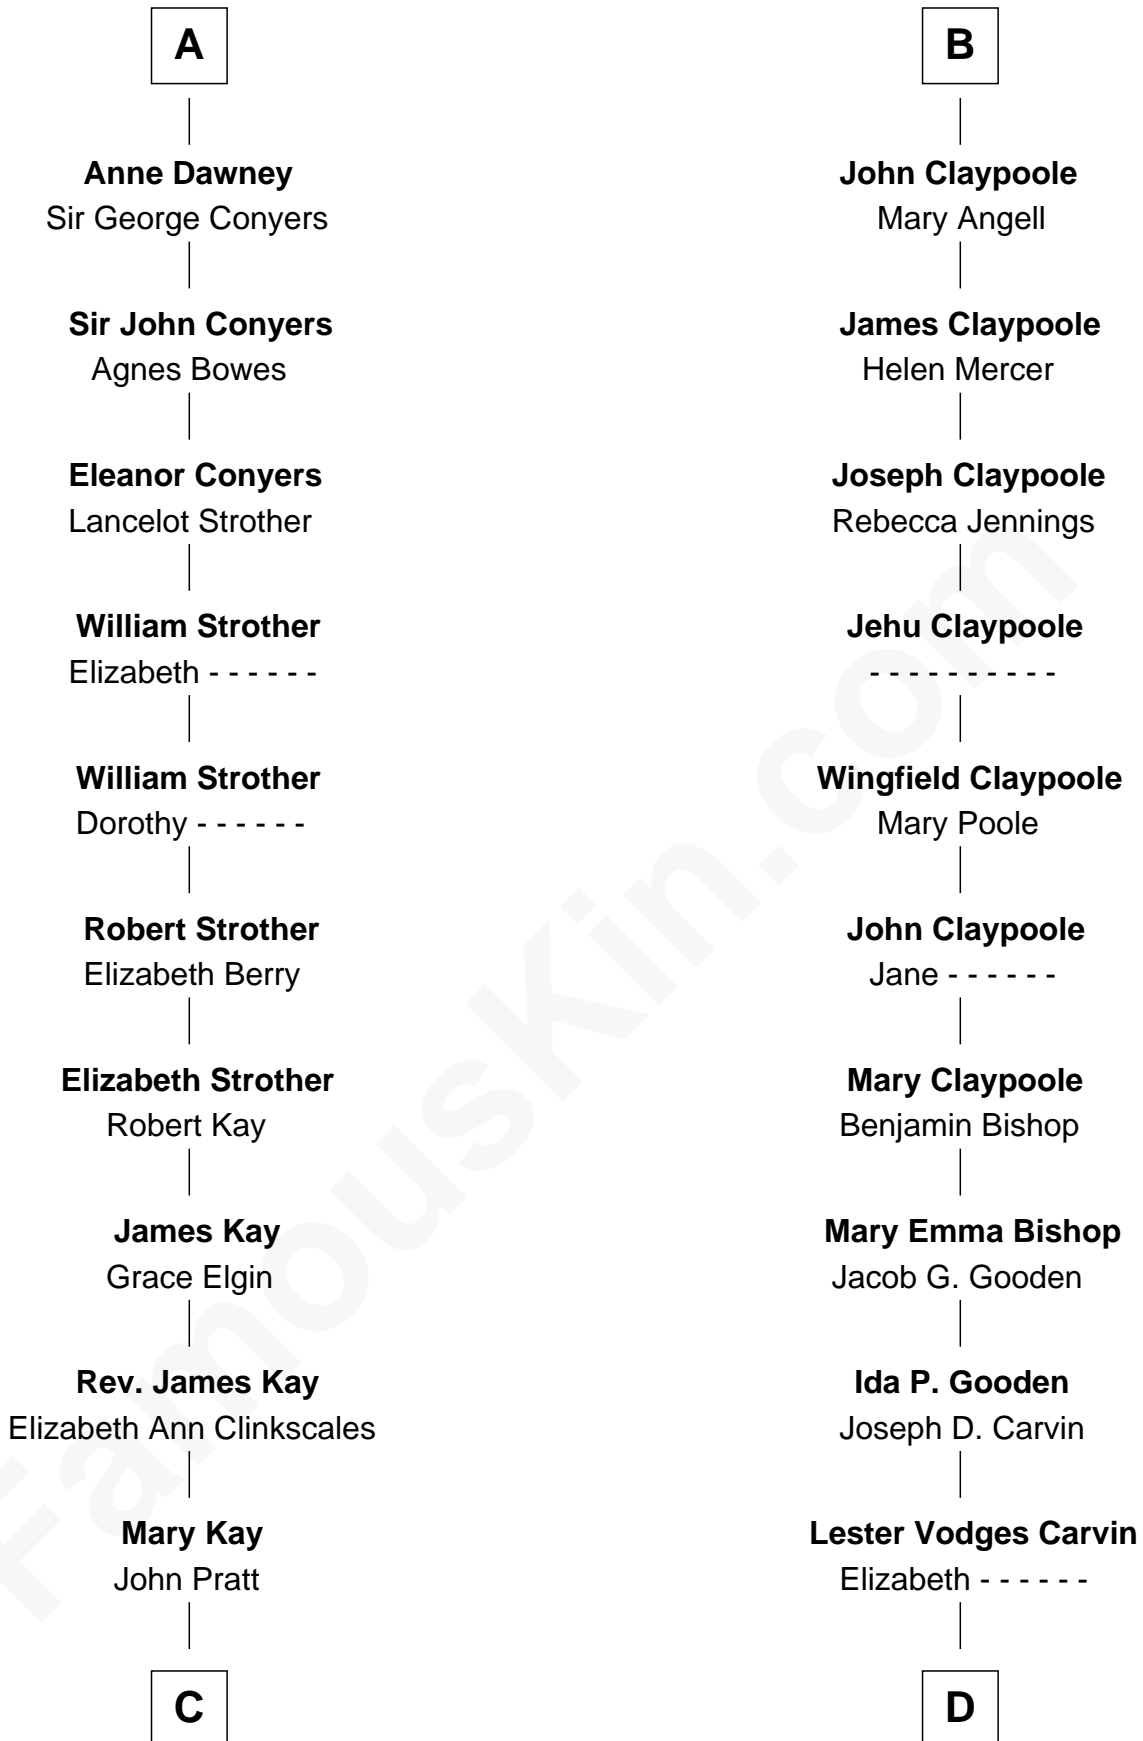

# FamousKin.com Relationship Chart of

**Jimmy Carter**

*39th U.S. President*

18th cousin 2 times removed of

**Valerie Bertinelli**

*Television Actress*

**Richard Fitzalan**  
Eleanor Plantagenet

**C**

**James E. Pratt**  
Sophronia C. Cowan

**Nina Pratt**  
William Archibald Carter

**Earl Carter**  
Lillian Gordy

**Jimmy Carter**  
*39th U.S. President*

**D**

**Nancy L. Carvin**  
Andrew Francis Bertinelli

**Valerie Bertinelli**  
*Television Actress*