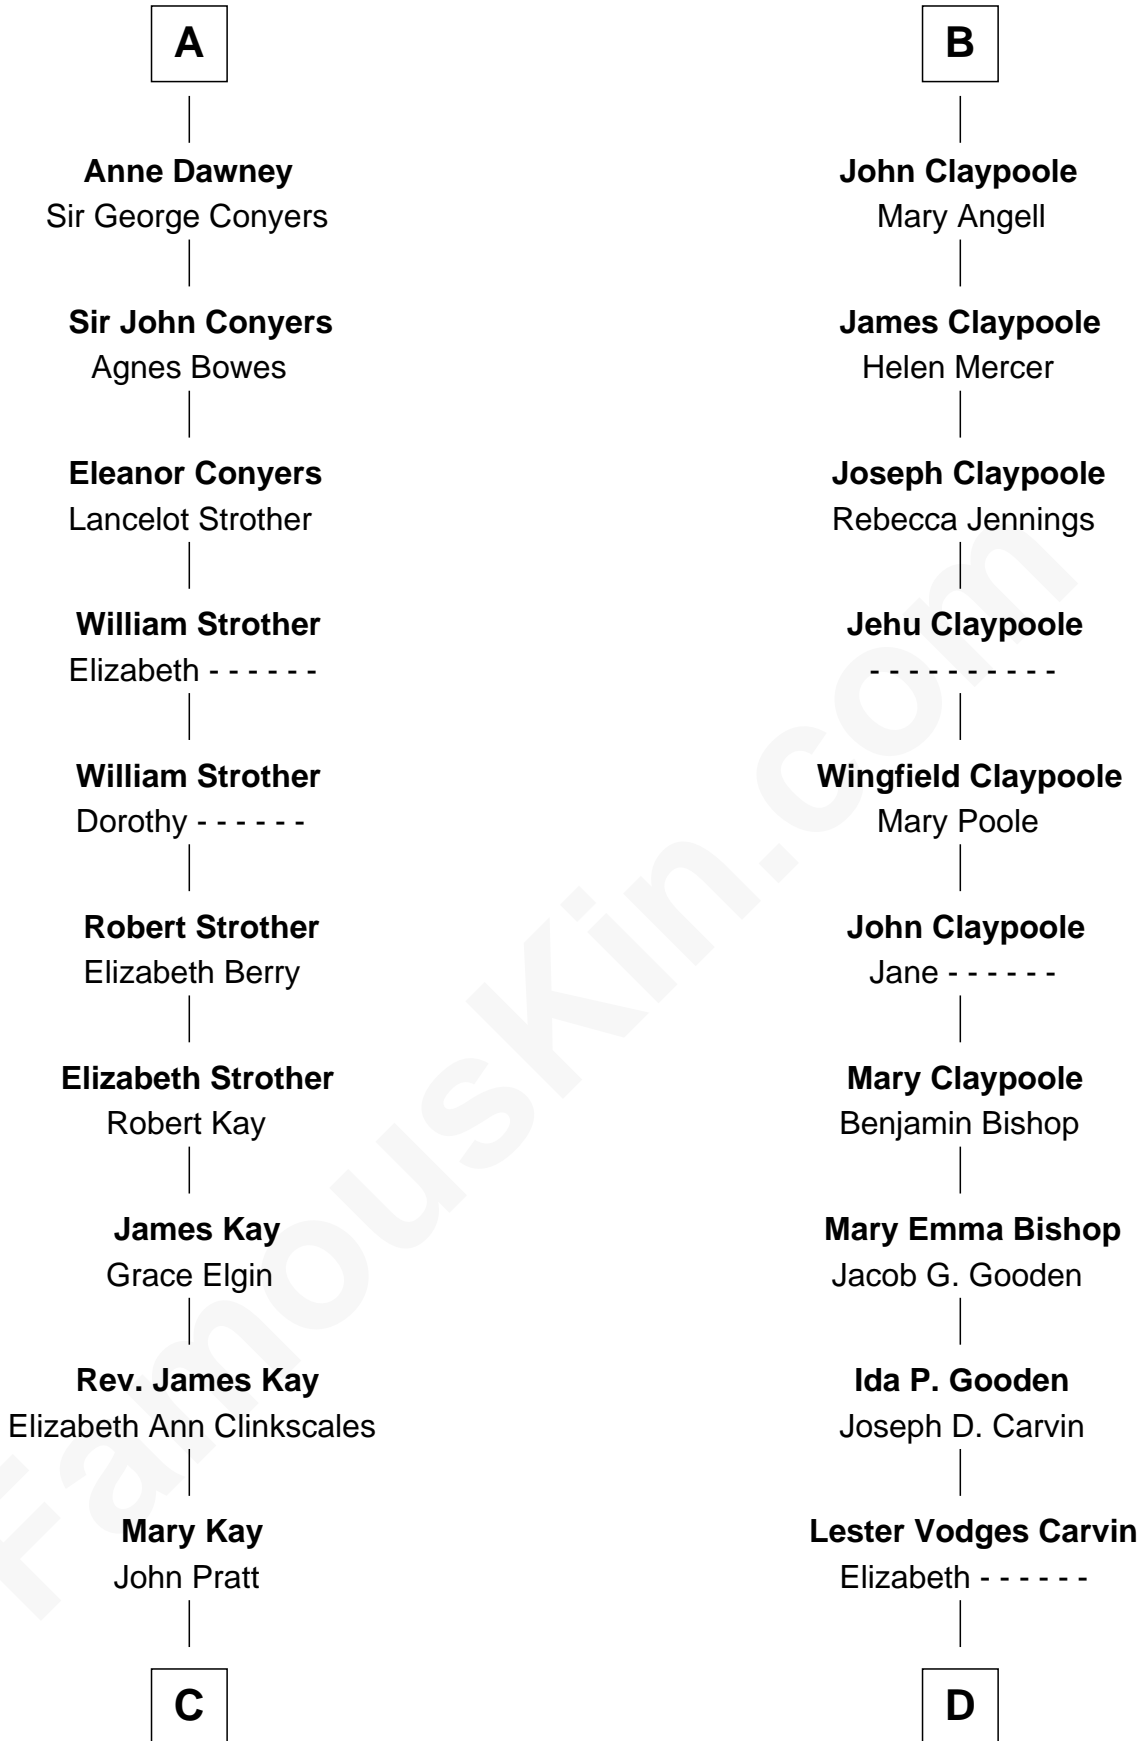

FamousKin.com Relationship Chart of

Jimmy Carter

39th U.S. President

18th cousin 2 times removed of

Valerie Bertinelli

Television Actress

Sir William de Bohun
Elizabeth de Badlesmere

C

James E. Pratt
Sophronia C. Cowan

Nina Pratt
William Archibald Carter

Earl Carter
Lillian Gordy

Jimmy Carter
39th U.S. President

D

Nancy L. Carvin
Andrew Francis Bertinelli

Valerie Bertinelli
Television Actress