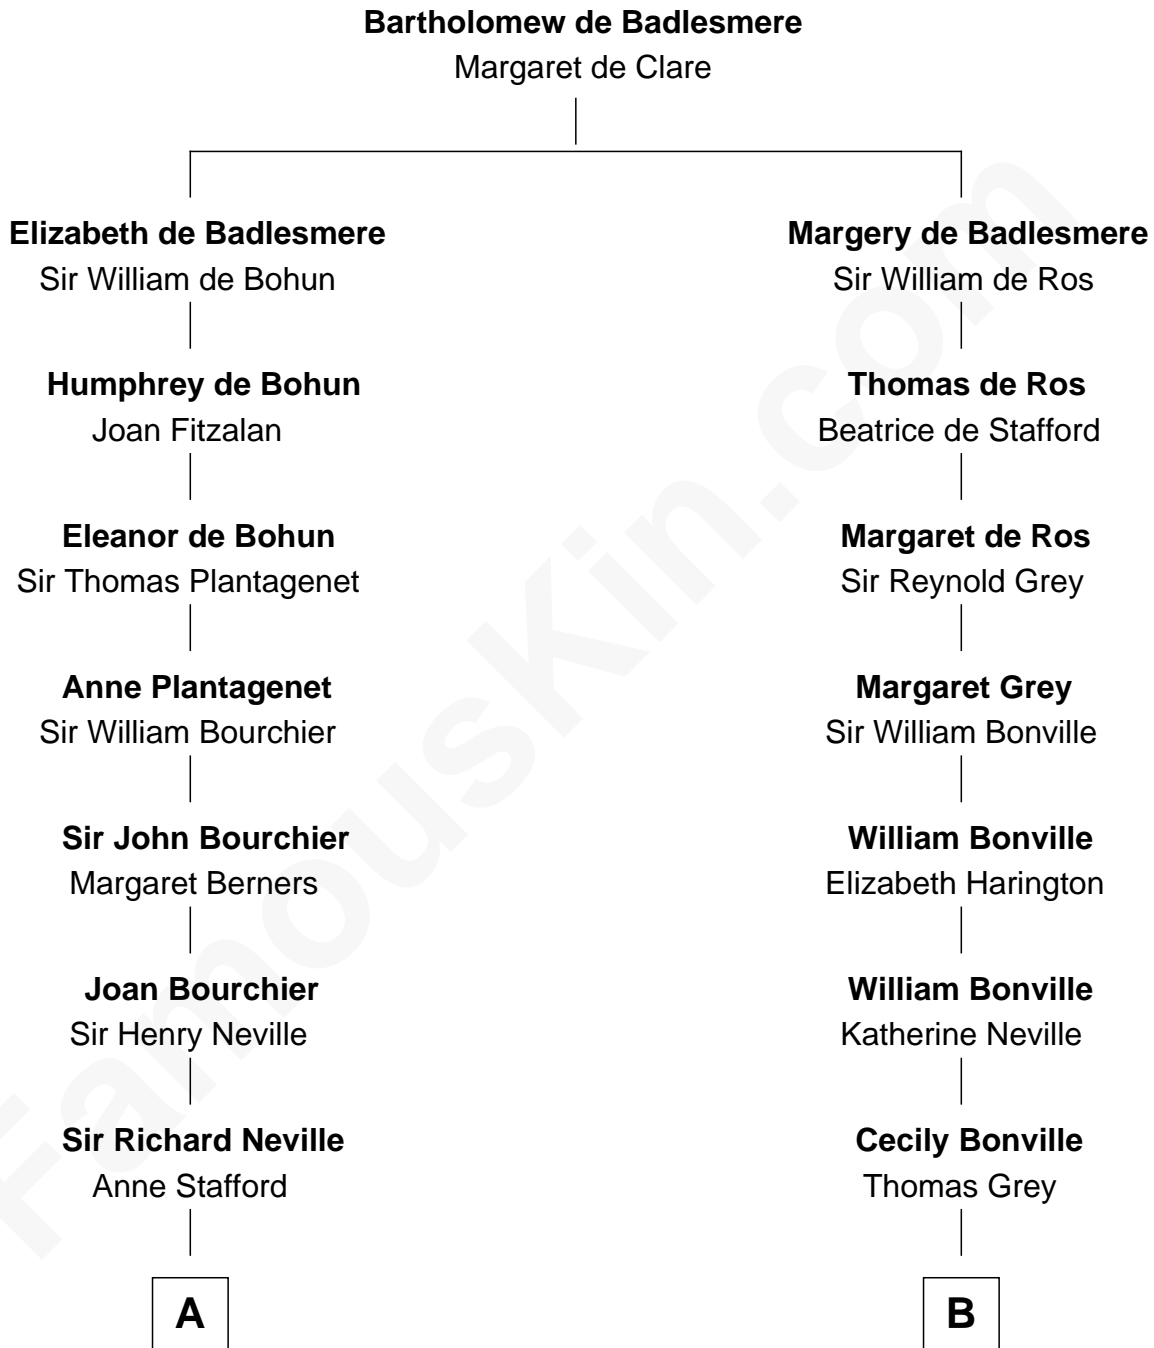

# FamousKin.com Relationship Chart of

**Jimmy Carter**

39th U.S. President

20th cousin 1 time removed of

**Tennessee Williams**

Author of *A Streetcar Named Desire*

**C**

**Mary Kay**  
John Pratt

**James E. Pratt**  
Sophronia C. Cowan

**Nina Pratt**  
William Archibald Carter

**Earl Carter**  
Lillian Gordy

**Jimmy Carter**  
*39th U.S. President*

**D**

**Cornelius Worcester Coffin**  
Nancy McCorkle

**Isabelle Coffin**  
Thomas Lanier Williams

**Cornelius Coffin Williams**  
Edwina Dakin

**Tennessee Williams**  
*Author of A Streetcar Named Desire*

FamousKin.com