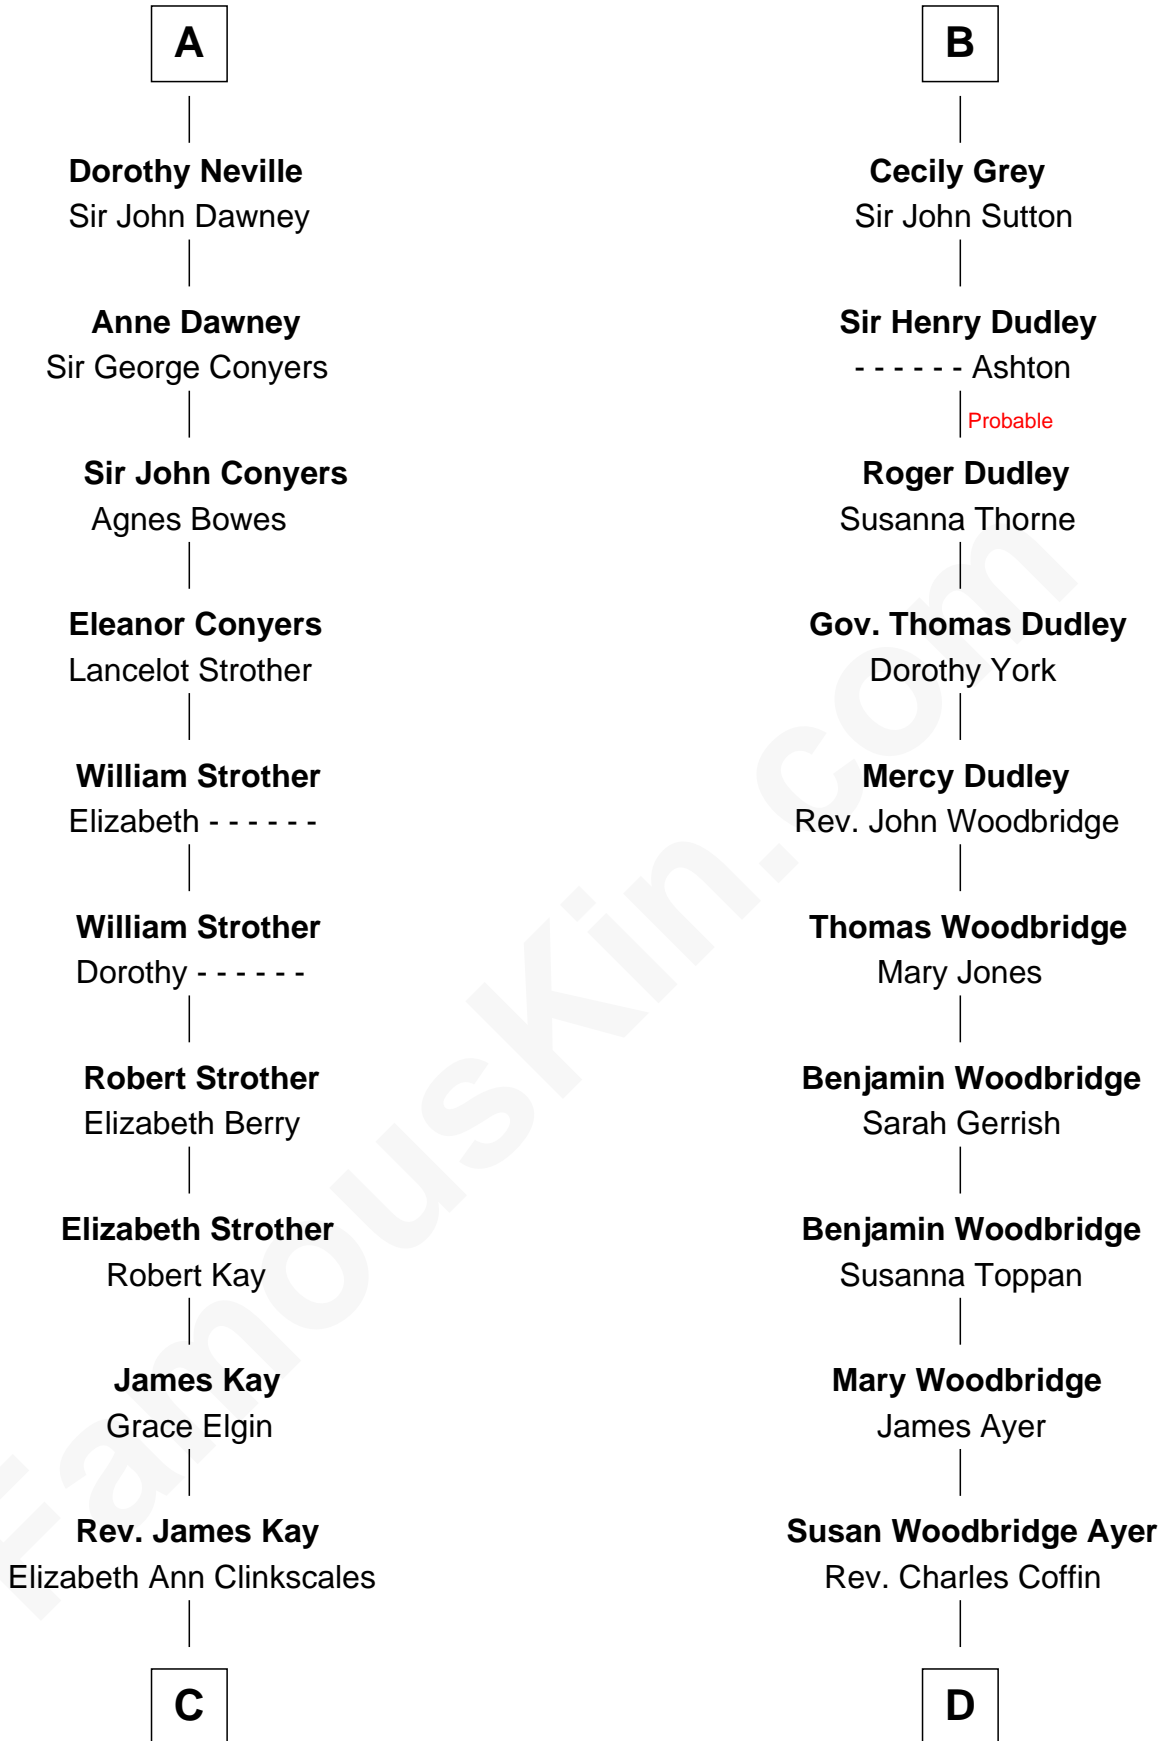

# FamousKin.com Relationship Chart of

**Jimmy Carter**

39th U.S. President

20th cousin 1 time removed of

**Tennessee Williams**

Author of *A Streetcar Named Desire*

**C**

**Mary Kay**  
John Pratt

**James E. Pratt**  
Sophronia C. Cowan

**Nina Pratt**  
William Archibald Carter

**Earl Carter**  
Lillian Gordy

**Jimmy Carter**  
*39th U.S. President*

**D**

**Cornelius Worcester Coffin**  
Nancy McCorkle

**Isabelle Coffin**  
Thomas Lanier Williams

**Cornelius Coffin Williams**  
Edwina Dakin

**Tennessee Williams**  
*Author of A Streetcar Named Desire*

FamousKin.com