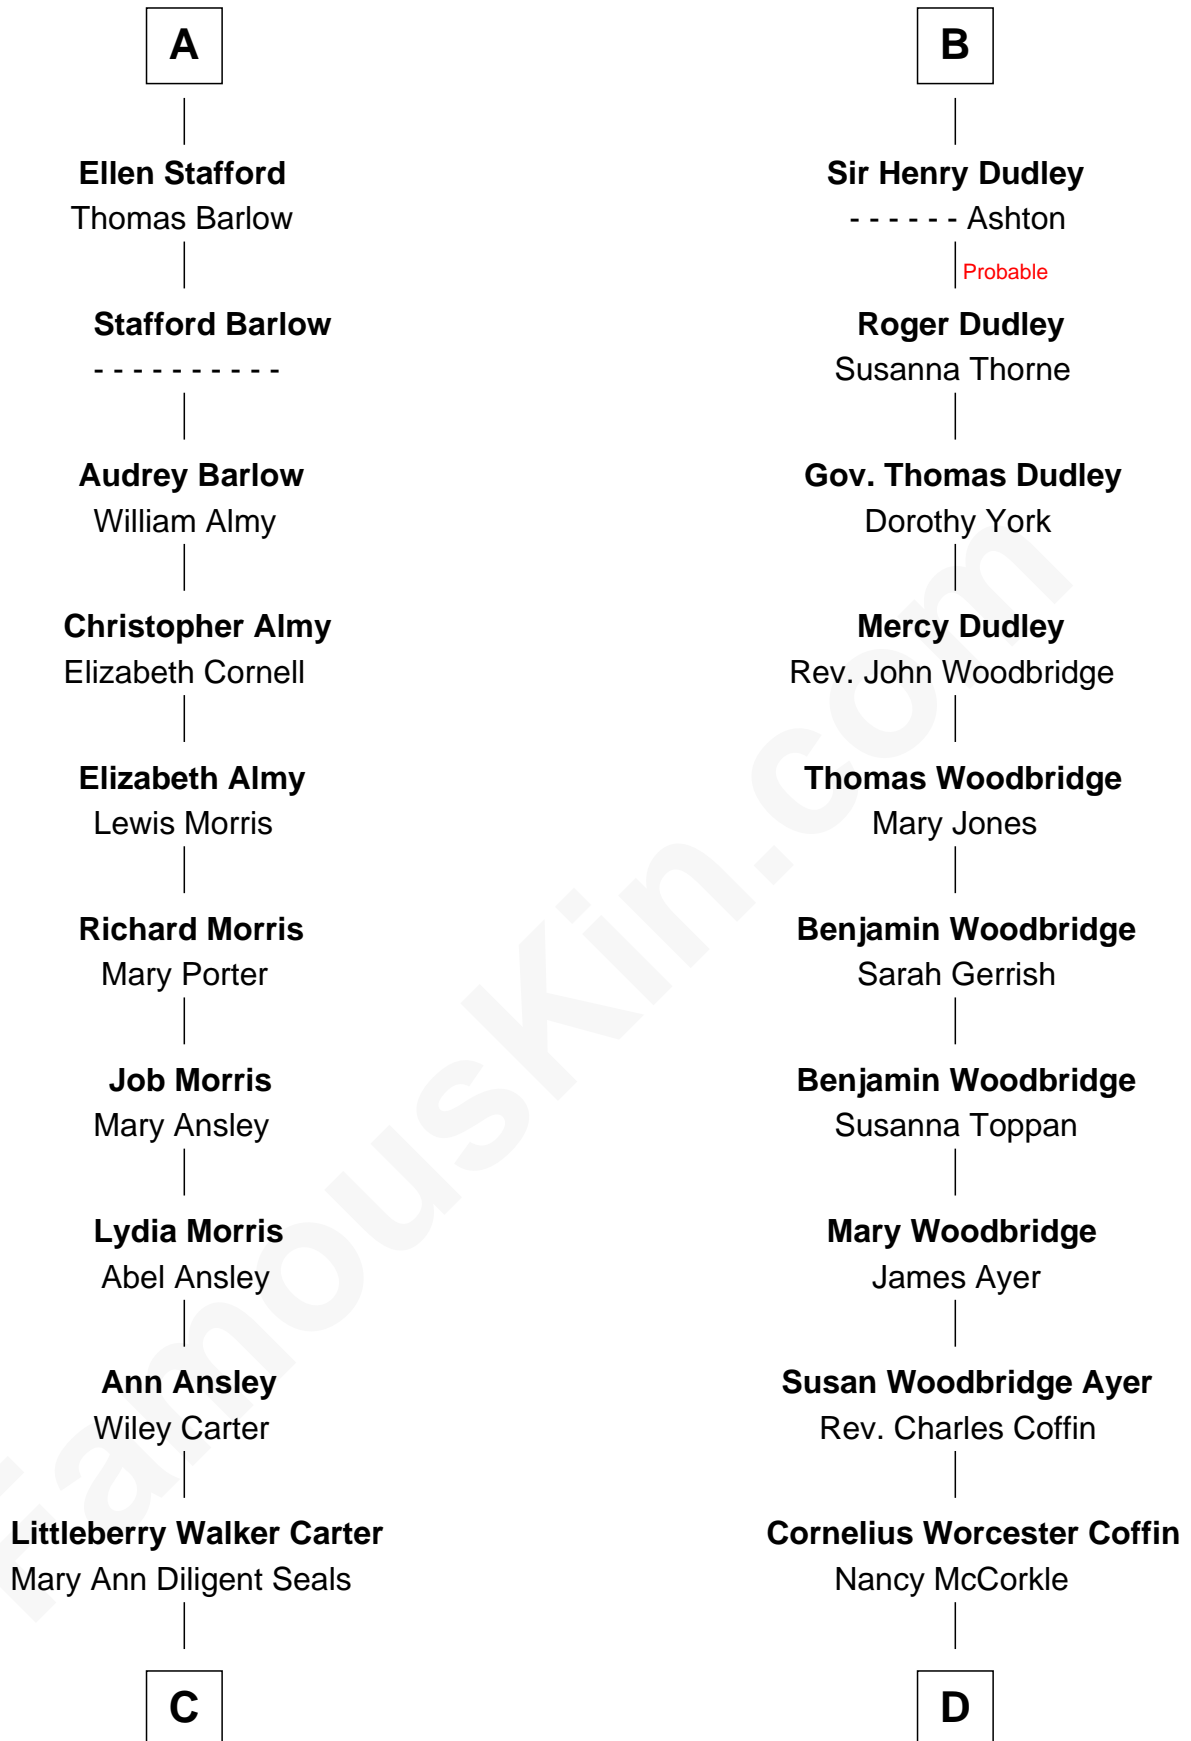

FamousKin.com Relationship Chart of

Jimmy Carter
39th U.S. President

19th cousin of

Tennessee Williams
Author of *A Streetcar Named Desire*

C

William Archibald Carter

Nina Pratt

Earl Carter

Lillian Gordy

Jimmy Carter

39th U.S. President

D

Isabelle Coffin

Thomas Lanier Williams

Cornelius Coffin Williams

Edwina Dakin

Tennessee Williams

Author of A Streetcar Named Desire

FamousKin.com