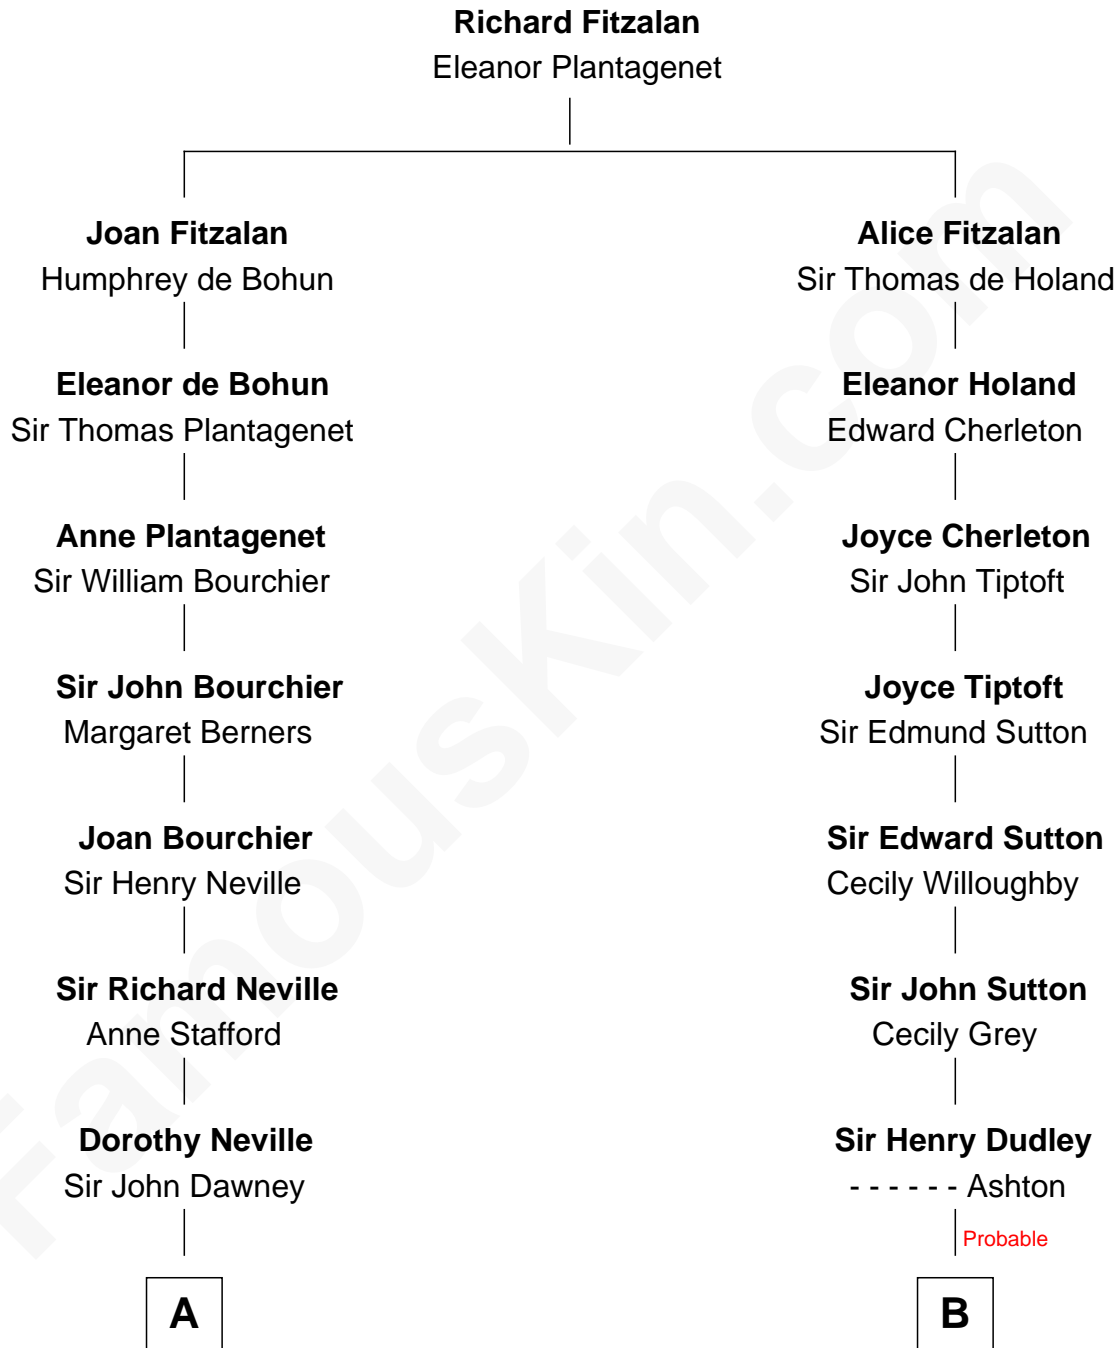

FamousKin.com Relationship Chart of

Jimmy Carter

39th U.S. President

18th cousin 2 times removed of

Tennessee Williams

Author of A Streetcar Named Desire

C

James E. Pratt
Sophronia C. Cowan

Nina Pratt
William Archibald Carter

Earl Carter
Lillian Gordy

Jimmy Carter
39th U.S. President

D

Cornelius Coffin Williams
Edwina Dakin

Tennessee Williams
Author of A Streetcar Named Desire

FamousKin.com