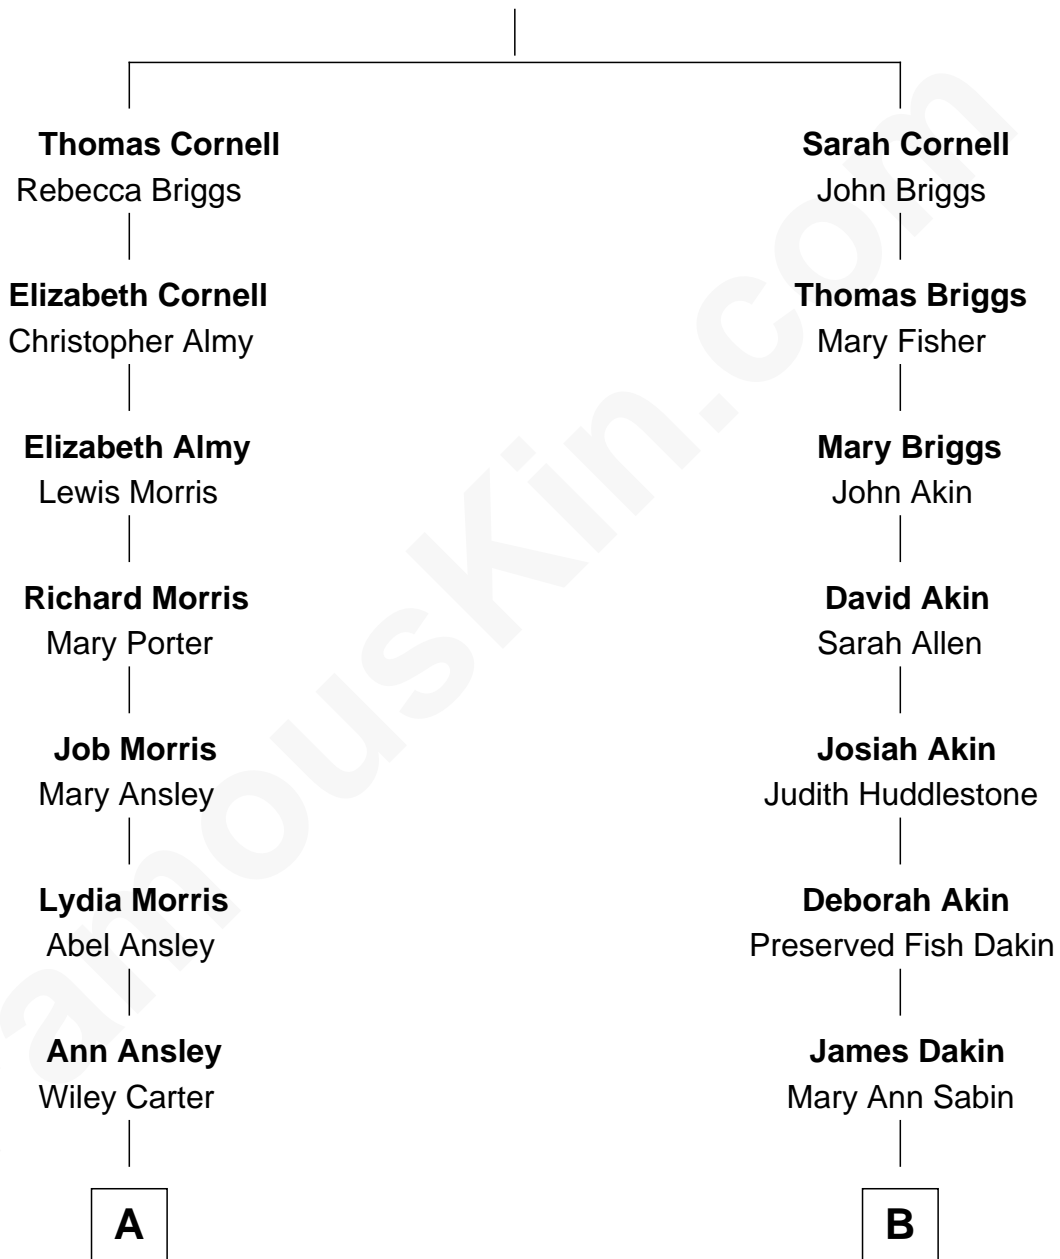

# FamousKin.com Relationship Chart of

**Jimmy Carter**  
39th U.S. President

10th cousin of

**Tennessee Williams**  
Author of *A Streetcar Named Desire*

----- Cornell

-----

**A**

**Littleberry Walker Carter**

Mary Ann Diligent Seals

**William Archibald Carter**

Nina Pratt

**Earl Carter**

Lillian Gordy

**Jimmy Carter**

*39th U.S. President*

**B**

**Dr. Edwin Francis Dakin**

Hannah Jane Bellar

**Rev. Walter Edwin Dakin**

Rosina Maria Francesca Otte

**Edwina Dakin**

Cornelius Coffin Williams

**Tennessee Williams**

*Author of A Streetcar Named Desire*