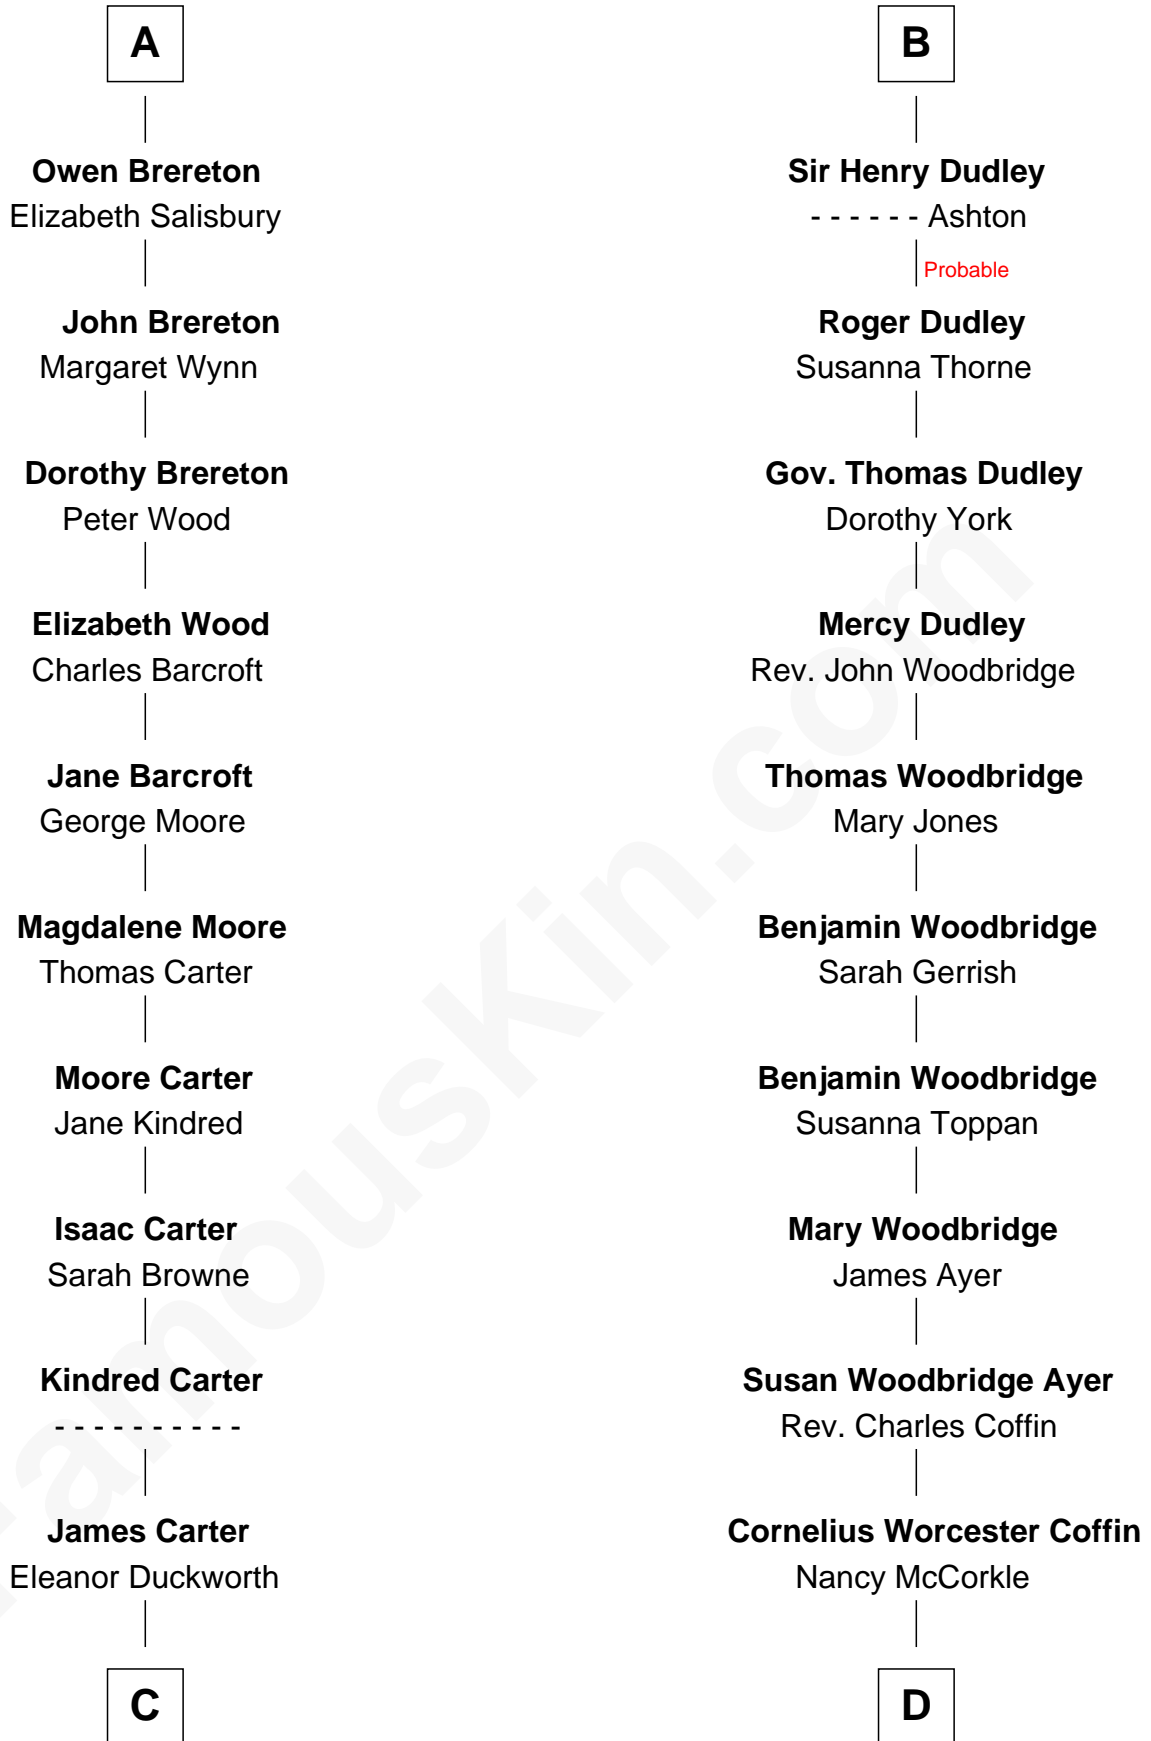

FamousKin.com Relationship Chart of

Jimmy Carter

39th U.S. President

19th cousin 2 times removed of

Tennessee Williams

Author of *A Streetcar Named Desire*

Sir Robert de Holland

Maude la Zouche

Maude de Holland
Sir Thomas de Swinnerton

Sir Robert de Swinnerton
Elizabeth de Beke

Maud de Swinnerton
Sir William Ipstones

Alice Ipstones
Sir Randall Brereton

Sir William Brereton
Catherine Wylde

Edward Brereton
Elizabeth Roydon

John Brereton
Margaret Fychan

A

Thomas Holand
Joan Plantagenet

Sir Thomas de Holand
Alice Fitzalan

Eleanor Holand
Edward Cherleton

Joyce Cherleton
Sir John Tiptoft

Joyce Tiptoft
Sir Edmund Sutton

Sir Edward Sutton
Cecily Willoughby

Sir John Sutton
Cecily Grey

B

C

Wiley Carter

Ann Ansley

Littleberry Walker Carter

Mary Ann Diligent Seals

William Archibald Carter