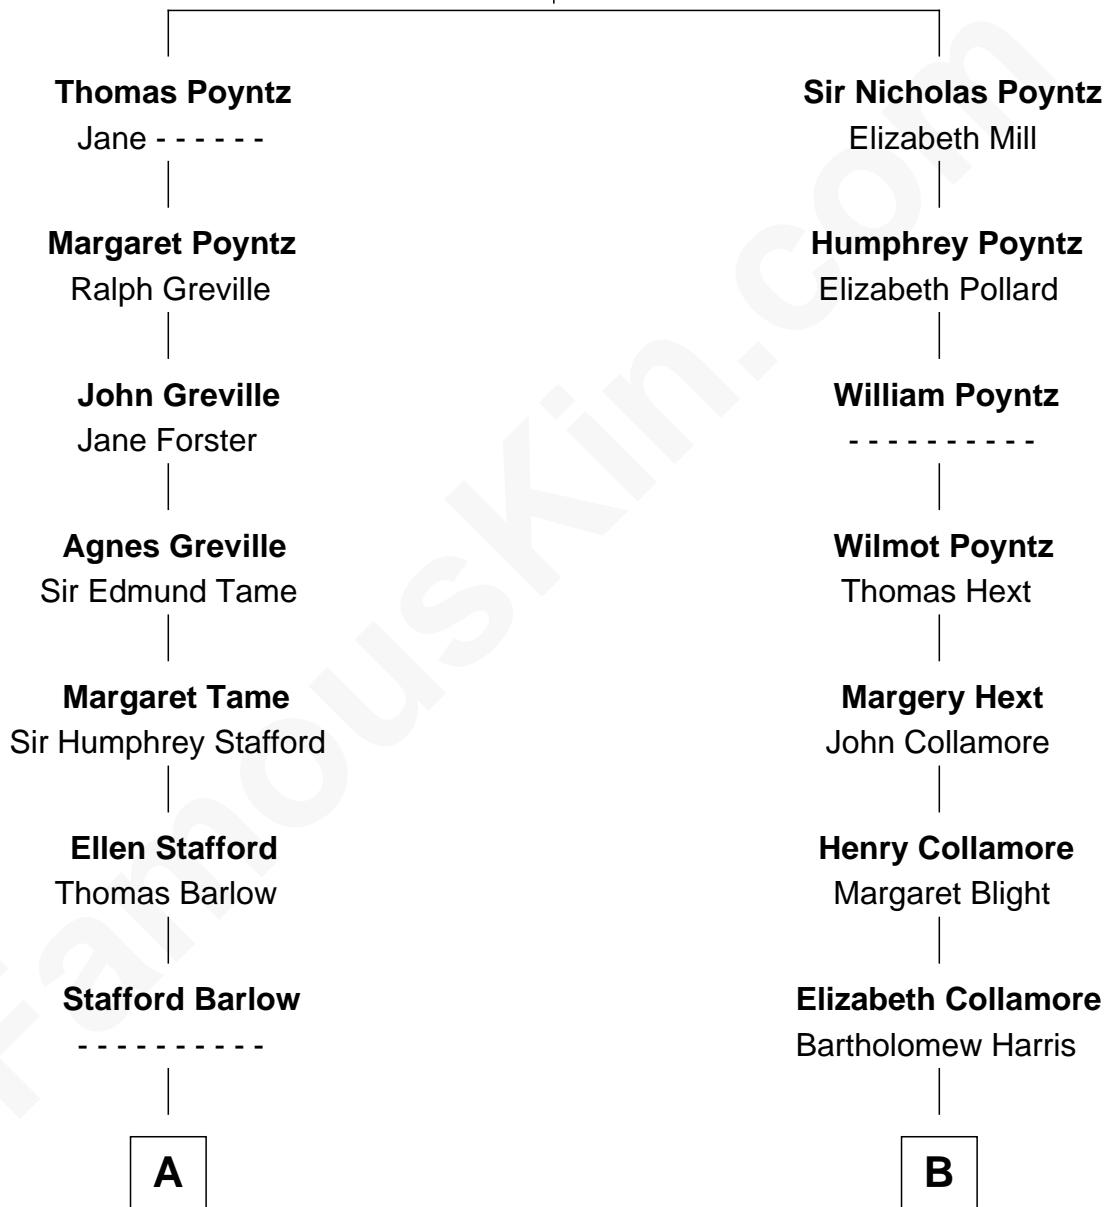

# FamousKin.com Relationship Chart of

**Jimmy Carter**

*39th U.S. President*

17th cousin 2 times removed of

**Aaron Rodgers**

*NFL Quarterback*

**Robert Poyntz**  
Katherine FitzNichol

C

Charles Herbert Pittman

Barbara Blair

Darla Leigh Pittman

Edward Wesley Rodgers

Aaron Rodgers

*NFL Quarterback*

FamousKin.com