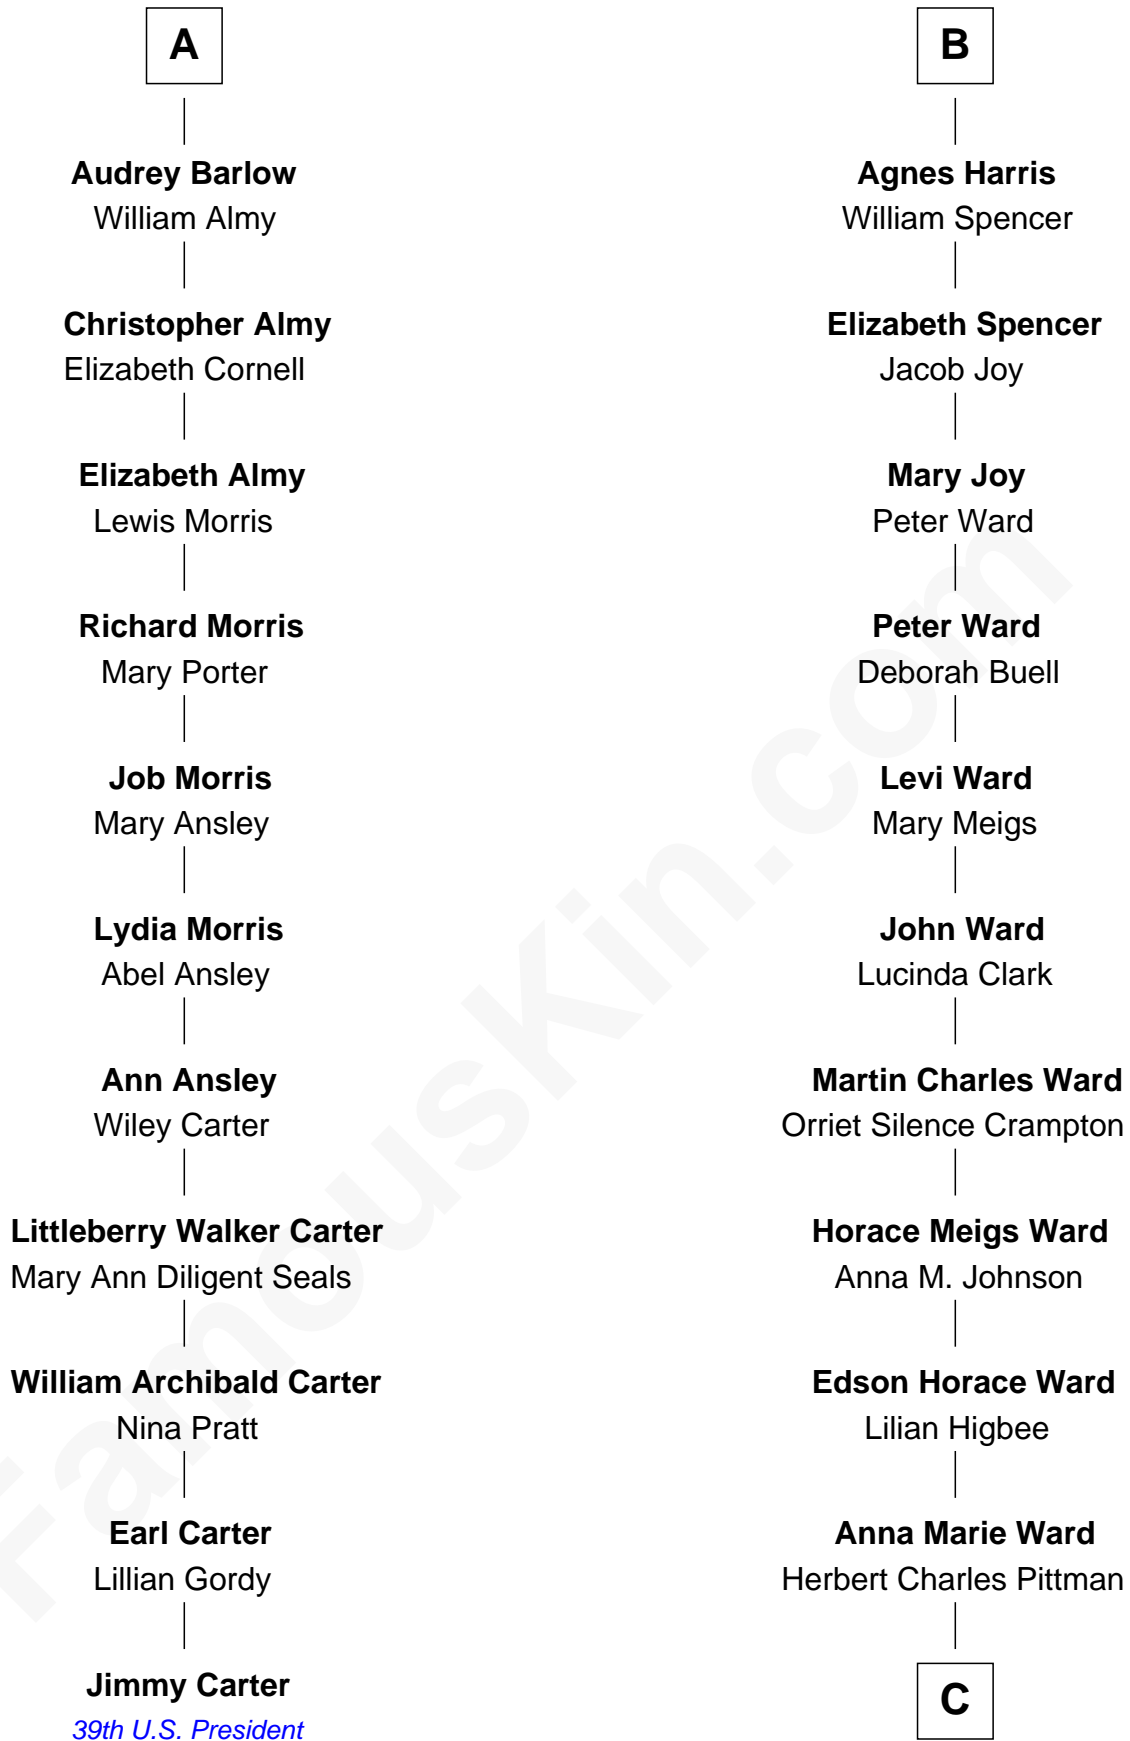

# FamousKin.com Relationship Chart of

**Jimmy Carter**

*39th U.S. President*

17th cousin 2 times removed of

**Aaron Rodgers**

*NFL Quarterback*

**Robert Poyntz**  
Katherine FitzNichol

C

Charles Herbert Pittman

Barbara Blair

Darla Leigh Pittman

Edward Wesley Rodgers

Aaron Rodgers

*NFL Quarterback*

FamousKin.com