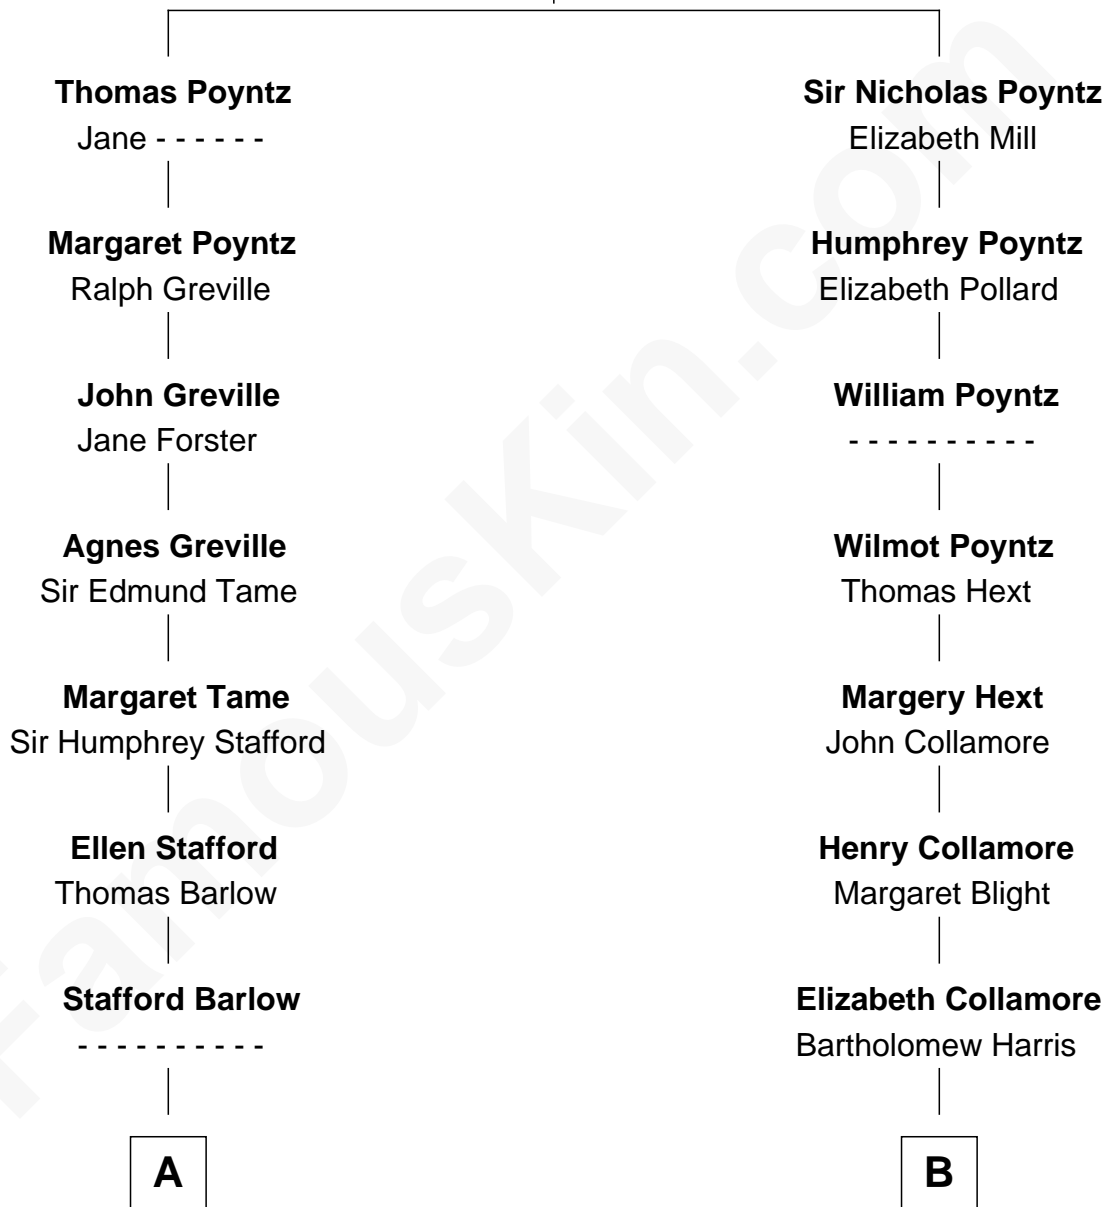

FamousKin.com Relationship Chart of

Jimmy Carter

39th U.S. President

17th cousin 1 time removed of

Howard Dean

79th Governor of Vermont

Robert Poyntz
Katherine FitzNichol

C

Andrea Belden Maitland

Howard Brush Dean

Howard Dean

79th Governor of Vermont

FamousKin.com