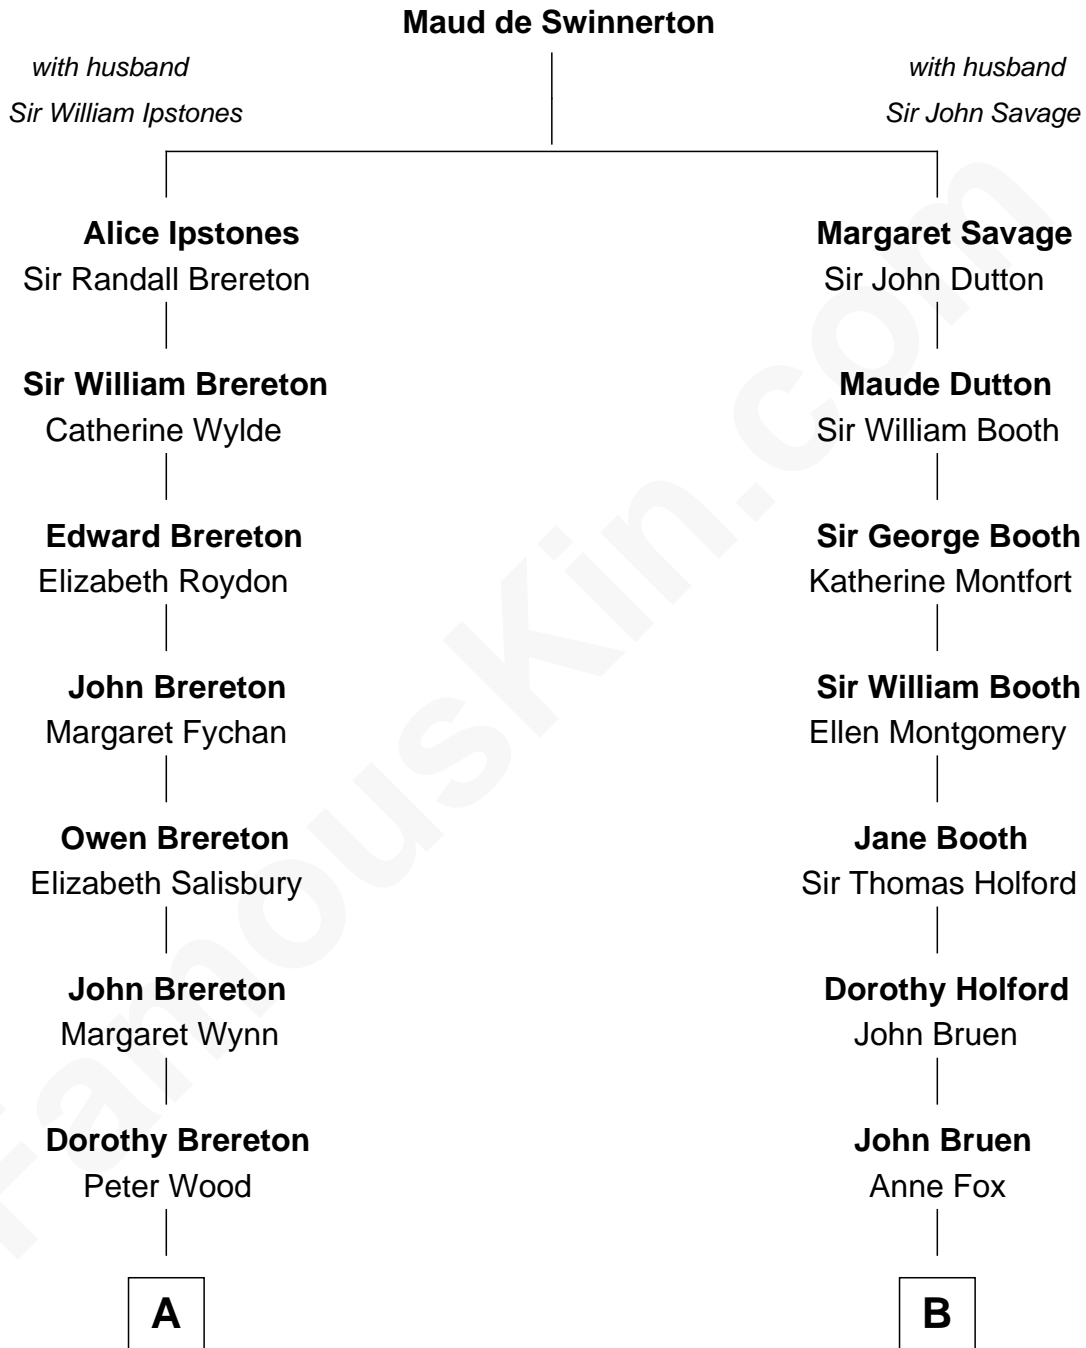

FamousKin.com Relationship Chart of

Jimmy Carter

39th U.S. President

17th cousin 1 time removed of

Humphrey Bogart

Movie Actor

C

—
Earl Carter
Lillian Gordy

—
Jimmy Carter
39th U.S. President

FamousKin.com