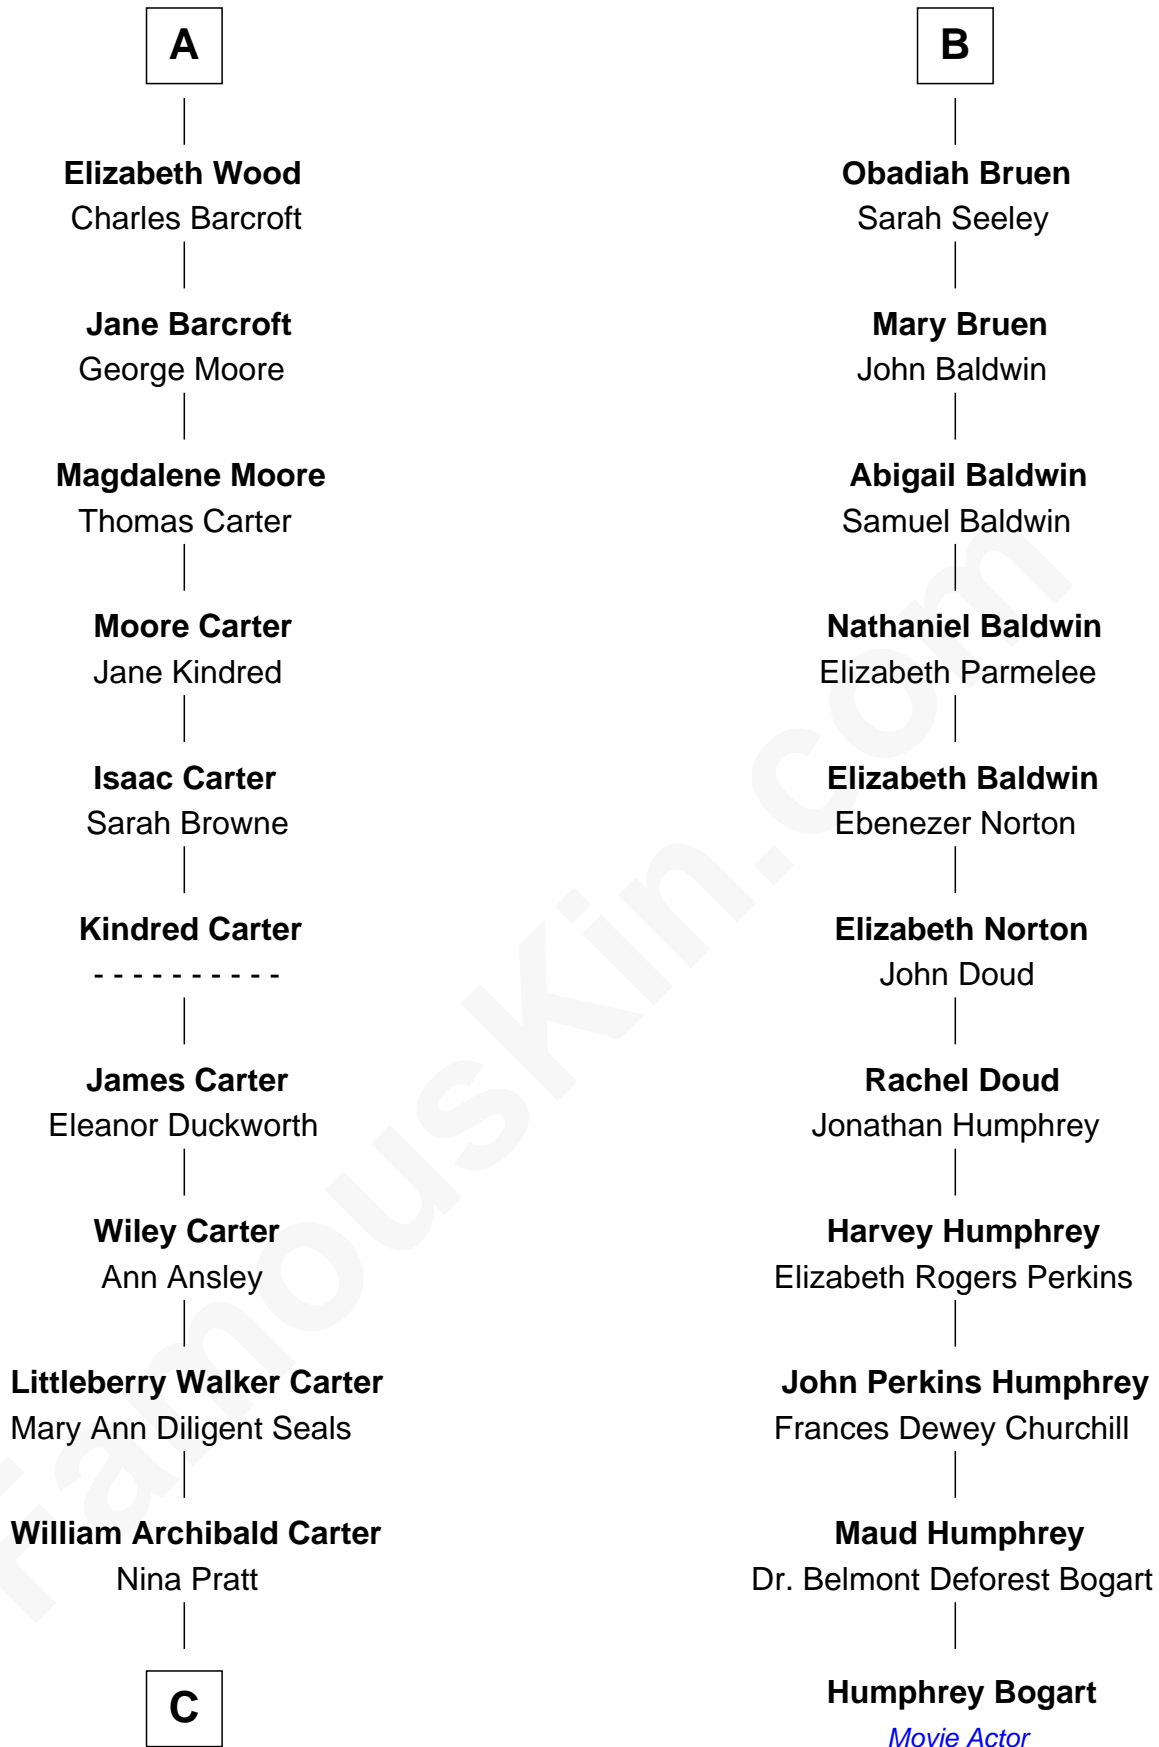

FamousKin.com Relationship Chart of

Jimmy Carter

39th U.S. President

17th cousin 1 time removed of

Humphrey Bogart

Movie Actor

C

—
Earl Carter
Lillian Gordy

—
Jimmy Carter
39th U.S. President

FamousKin.com