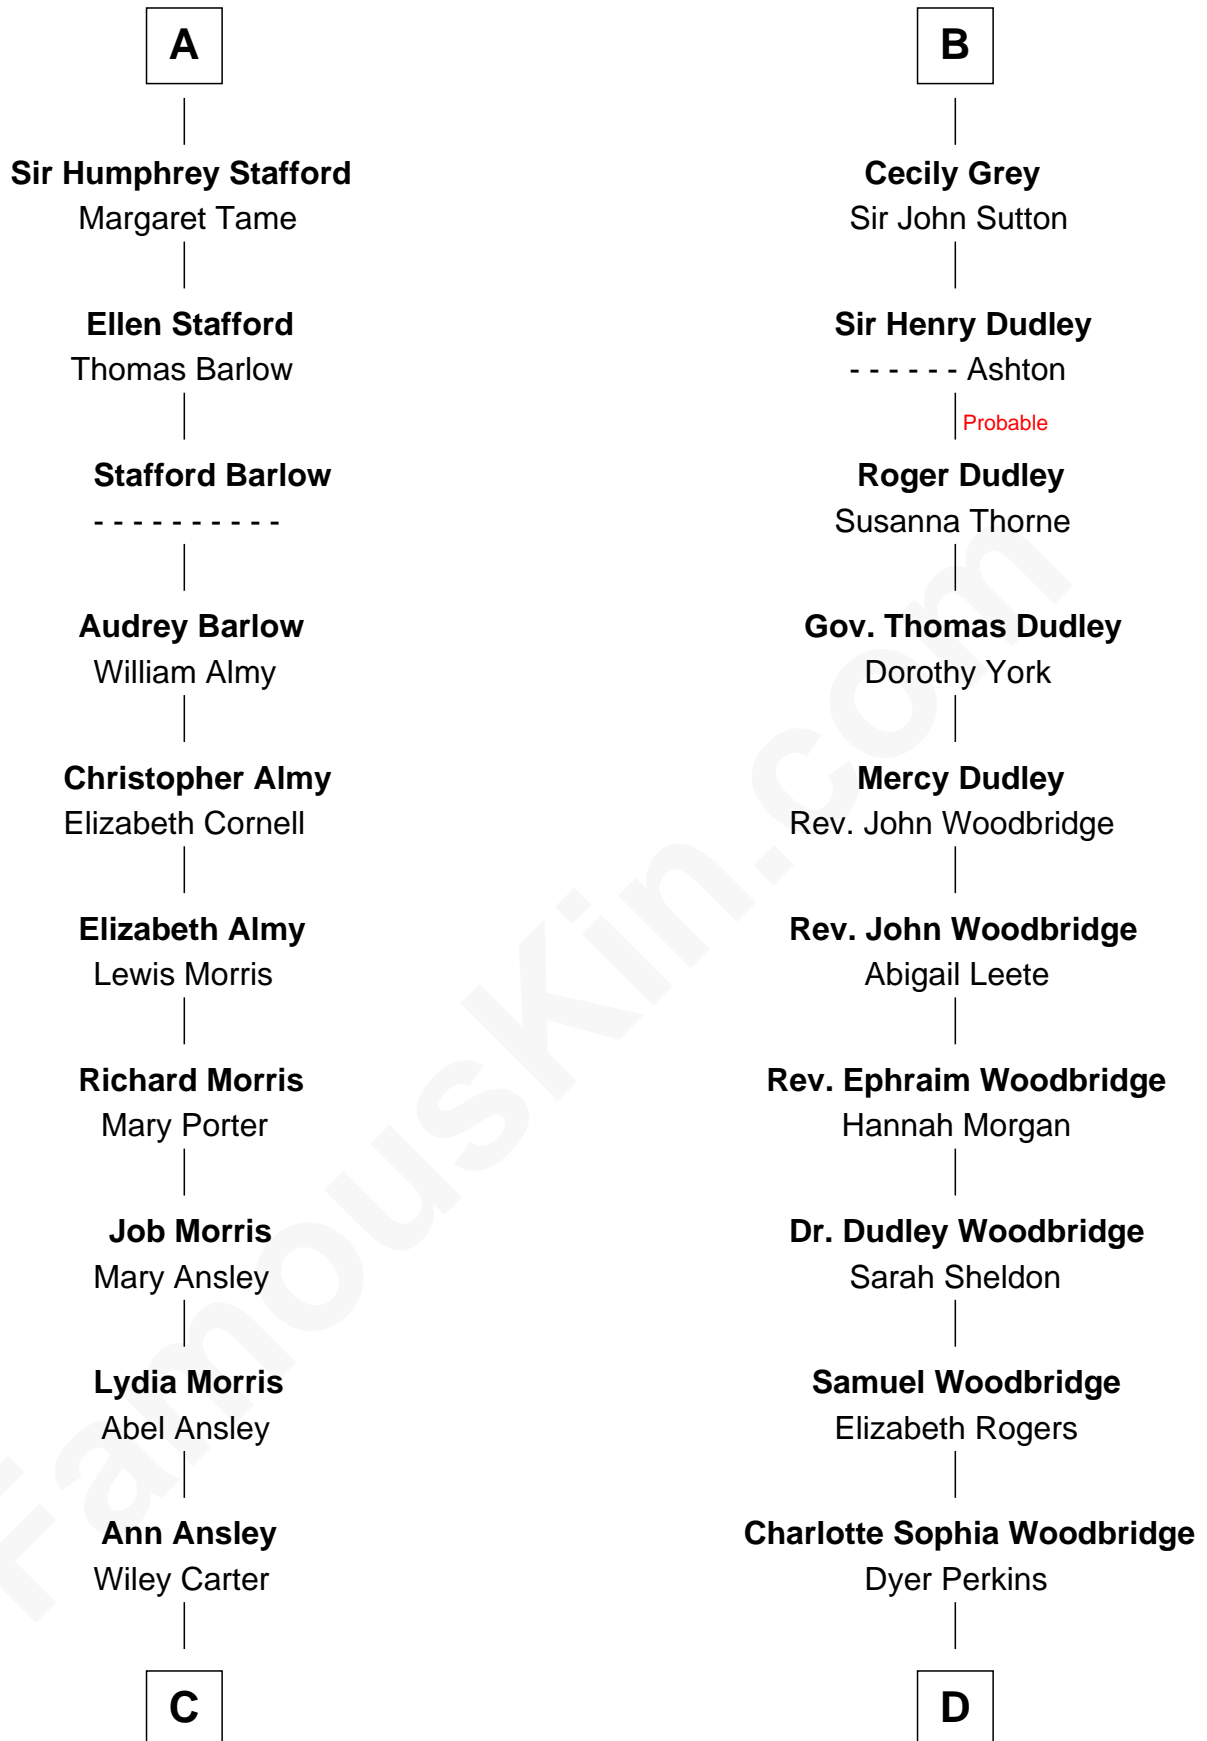

FamousKin.com Relationship Chart of

Jimmy Carter

39th U.S. President

20th cousin of

Humphrey Bogart

Movie Actor

C

Littleberry Walker Carter

Mary Ann Diligent Seals

William Archibald Carter

Nina Pratt

Earl Carter

Lillian Gordy

Jimmy Carter

39th U.S. President

D