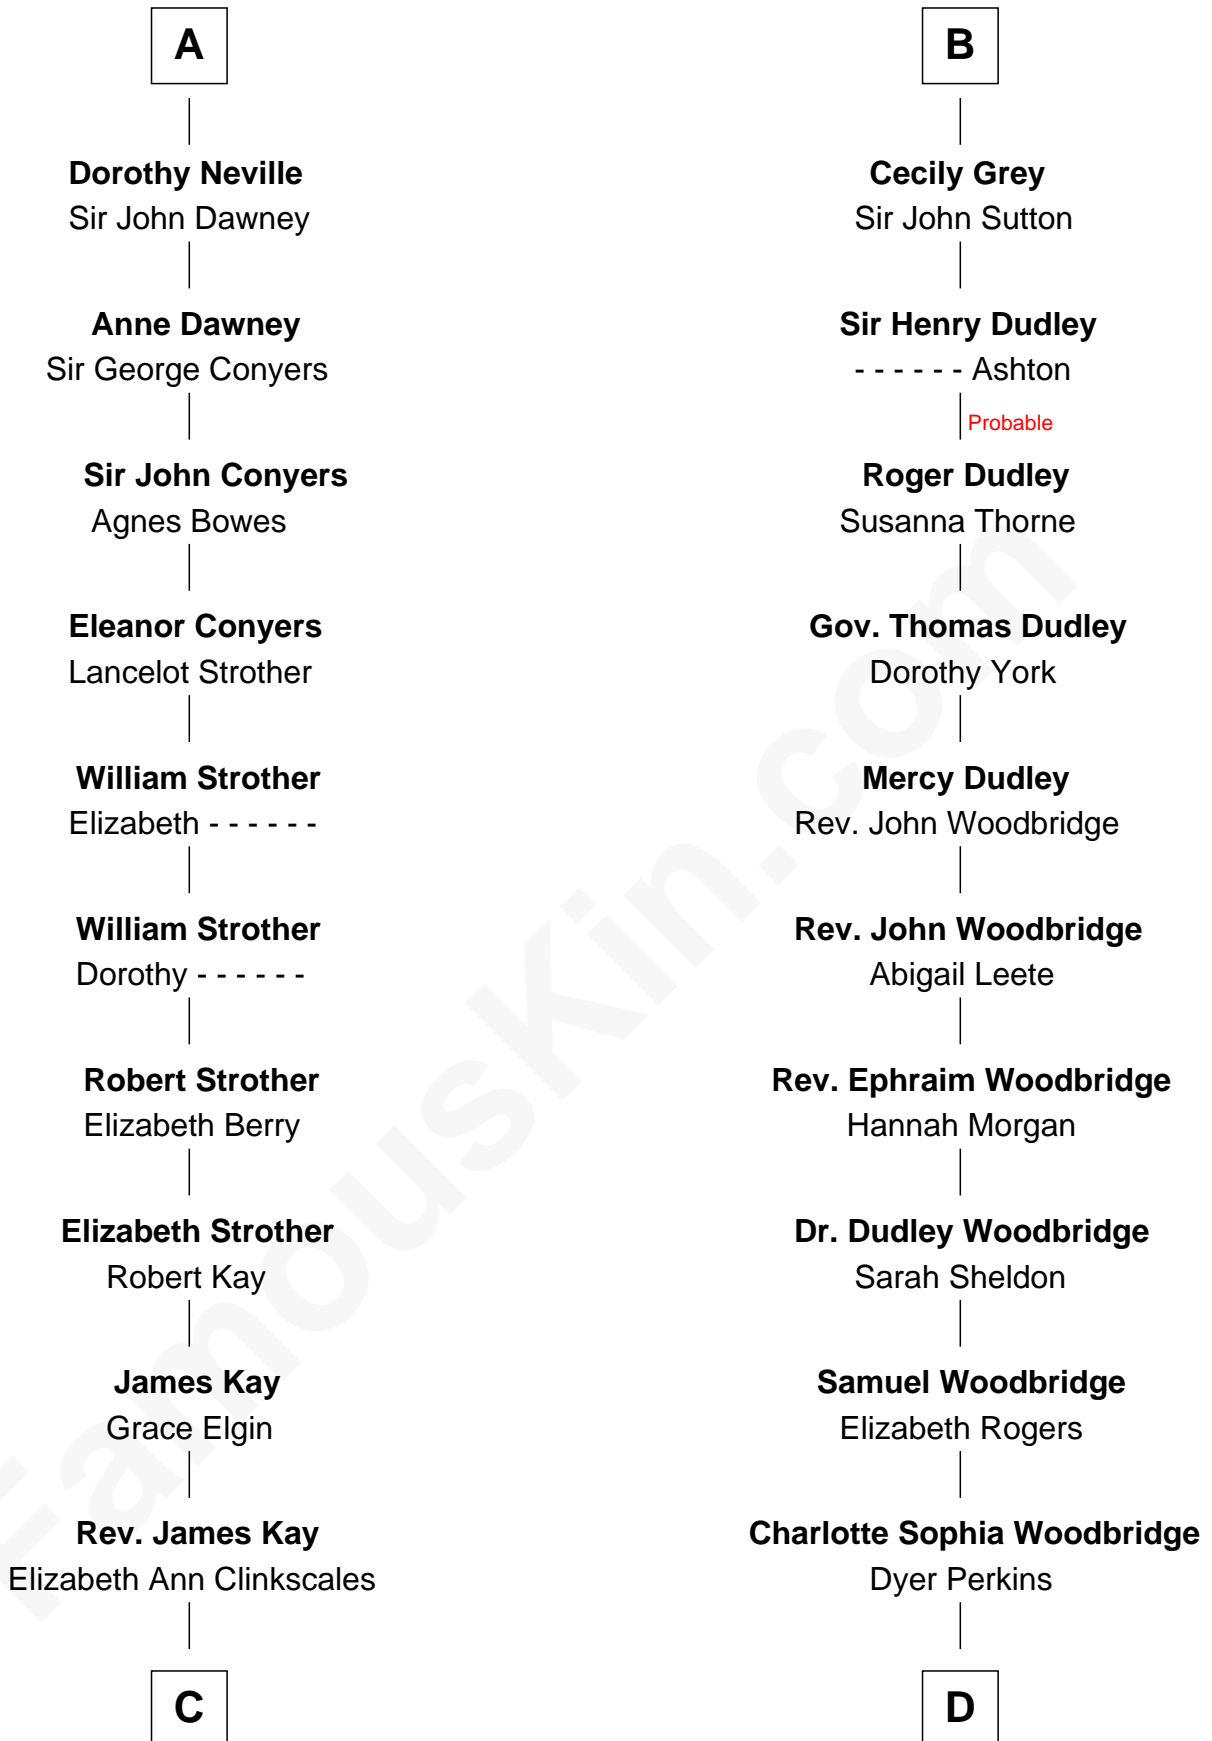

FamousKin.com Relationship Chart of

Jimmy Carter

39th U.S. President

20th cousin 1 time removed of

Humphrey Bogart

Movie Actor

Bartholomew de Badlesmere

Margaret de Clare

Elizabeth de Badlesmere

Sir William de Bohun

Humphrey de Bohun

Joan Fitzalan

Eleanor de Bohun

Sir Thomas Plantagenet

Anne Plantagenet

Sir William Bouchier

Elizabeth Harington

William Bonville

Katherine Neville

Cecily Bonville

Thomas Grey

B

C

Mary Kay
John Pratt

James E. Pratt
Sophronia C. Cowan

Nina Pratt
William Archibald Carter

Earl Carter
Lillian Gordy

Jimmy Carter
39th U.S. President

D

Elizabeth Rogers Perkins
Harvey Humphrey

John Perkins Humphrey
Frances Dewey Churchill