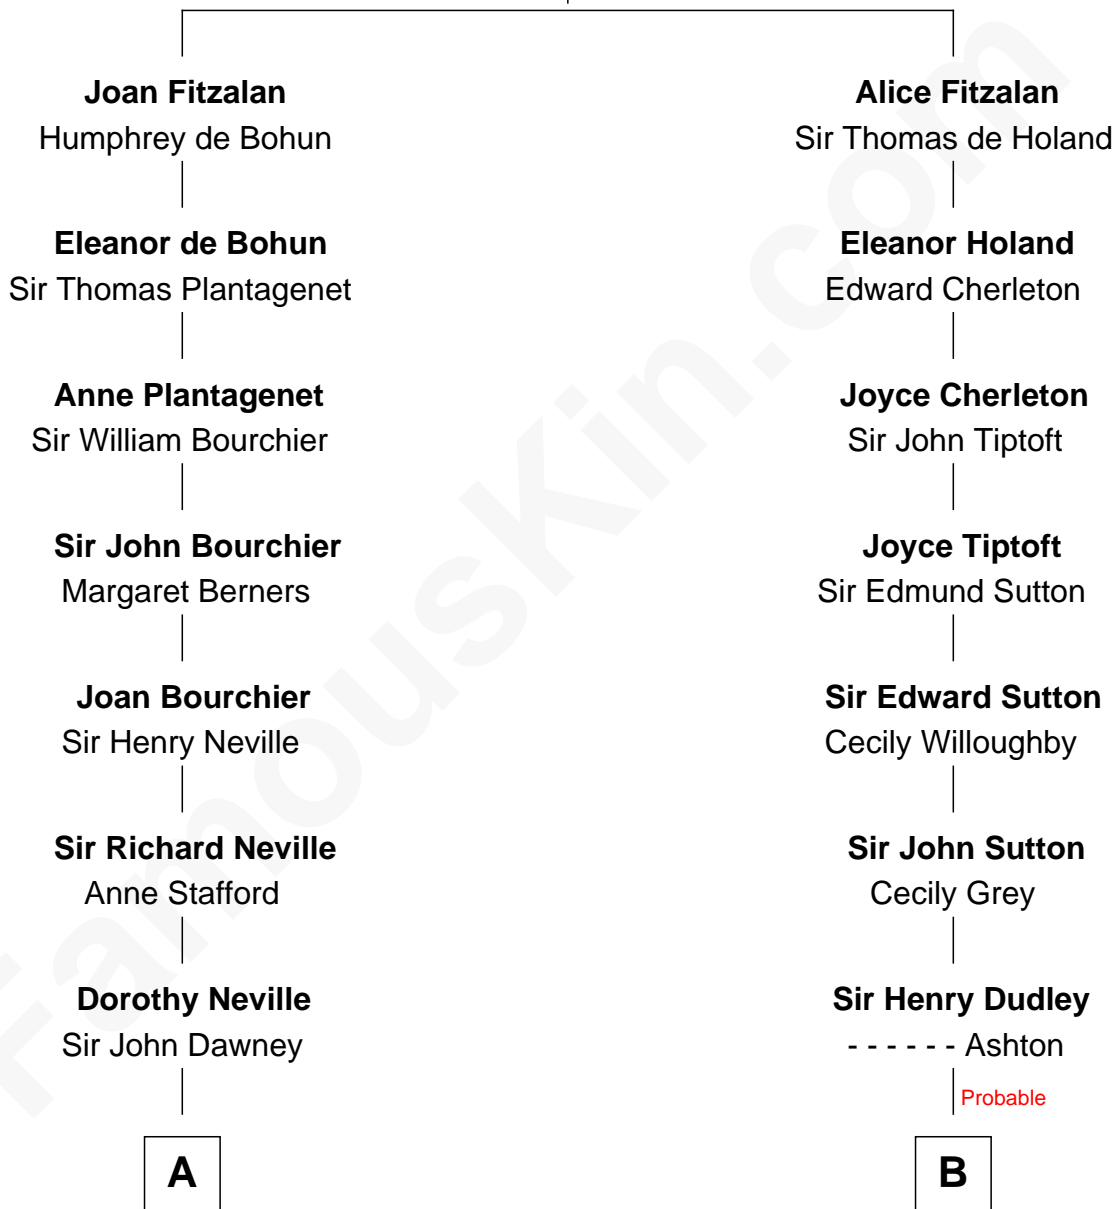

FamousKin.com Relationship Chart of

Jimmy Carter

39th U.S. President

18th cousin 2 times removed of

Humphrey Bogart

Movie Actor

Richard Fitzalan
Eleanor Plantagenet

C

James E. Pratt
Sophronia C. Cowan

Nina Pratt
William Archibald Carter

Earl Carter
Lillian Gordy

Jimmy Carter
39th U.S. President

D

Maud Humphrey
Dr. Belmont Deforest Bogart

Humphrey Bogart
Movie Actor

FamousKin.com