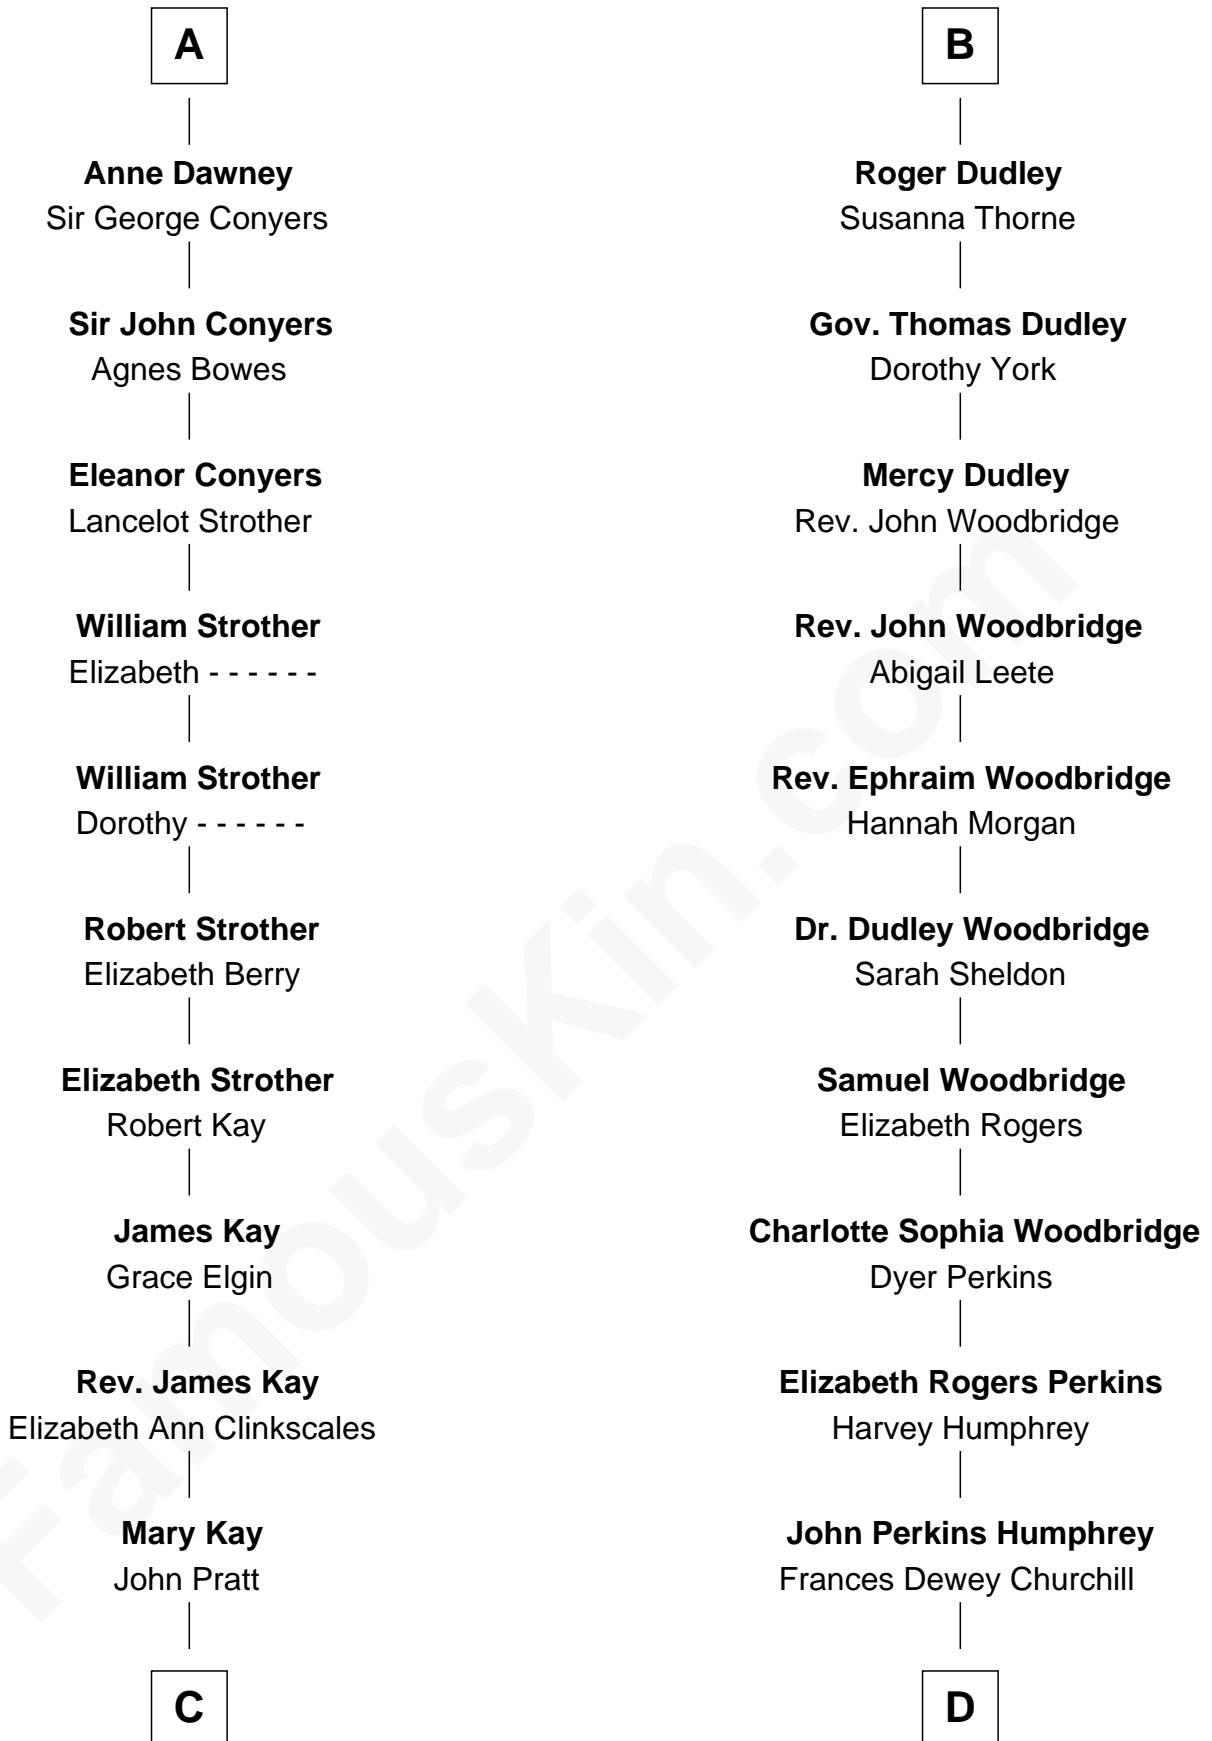

FamousKin.com Relationship Chart of

Jimmy Carter

39th U.S. President

18th cousin 2 times removed of

Humphrey Bogart

Movie Actor

Richard Fitzalan
Eleanor Plantagenet

C

James E. Pratt
Sophronia C. Cowan

Nina Pratt
William Archibald Carter

Earl Carter
Lillian Gordy

Jimmy Carter
39th U.S. President

D

Maud Humphrey
Dr. Belmont Deforest Bogart

Humphrey Bogart
Movie Actor

FamousKin.com