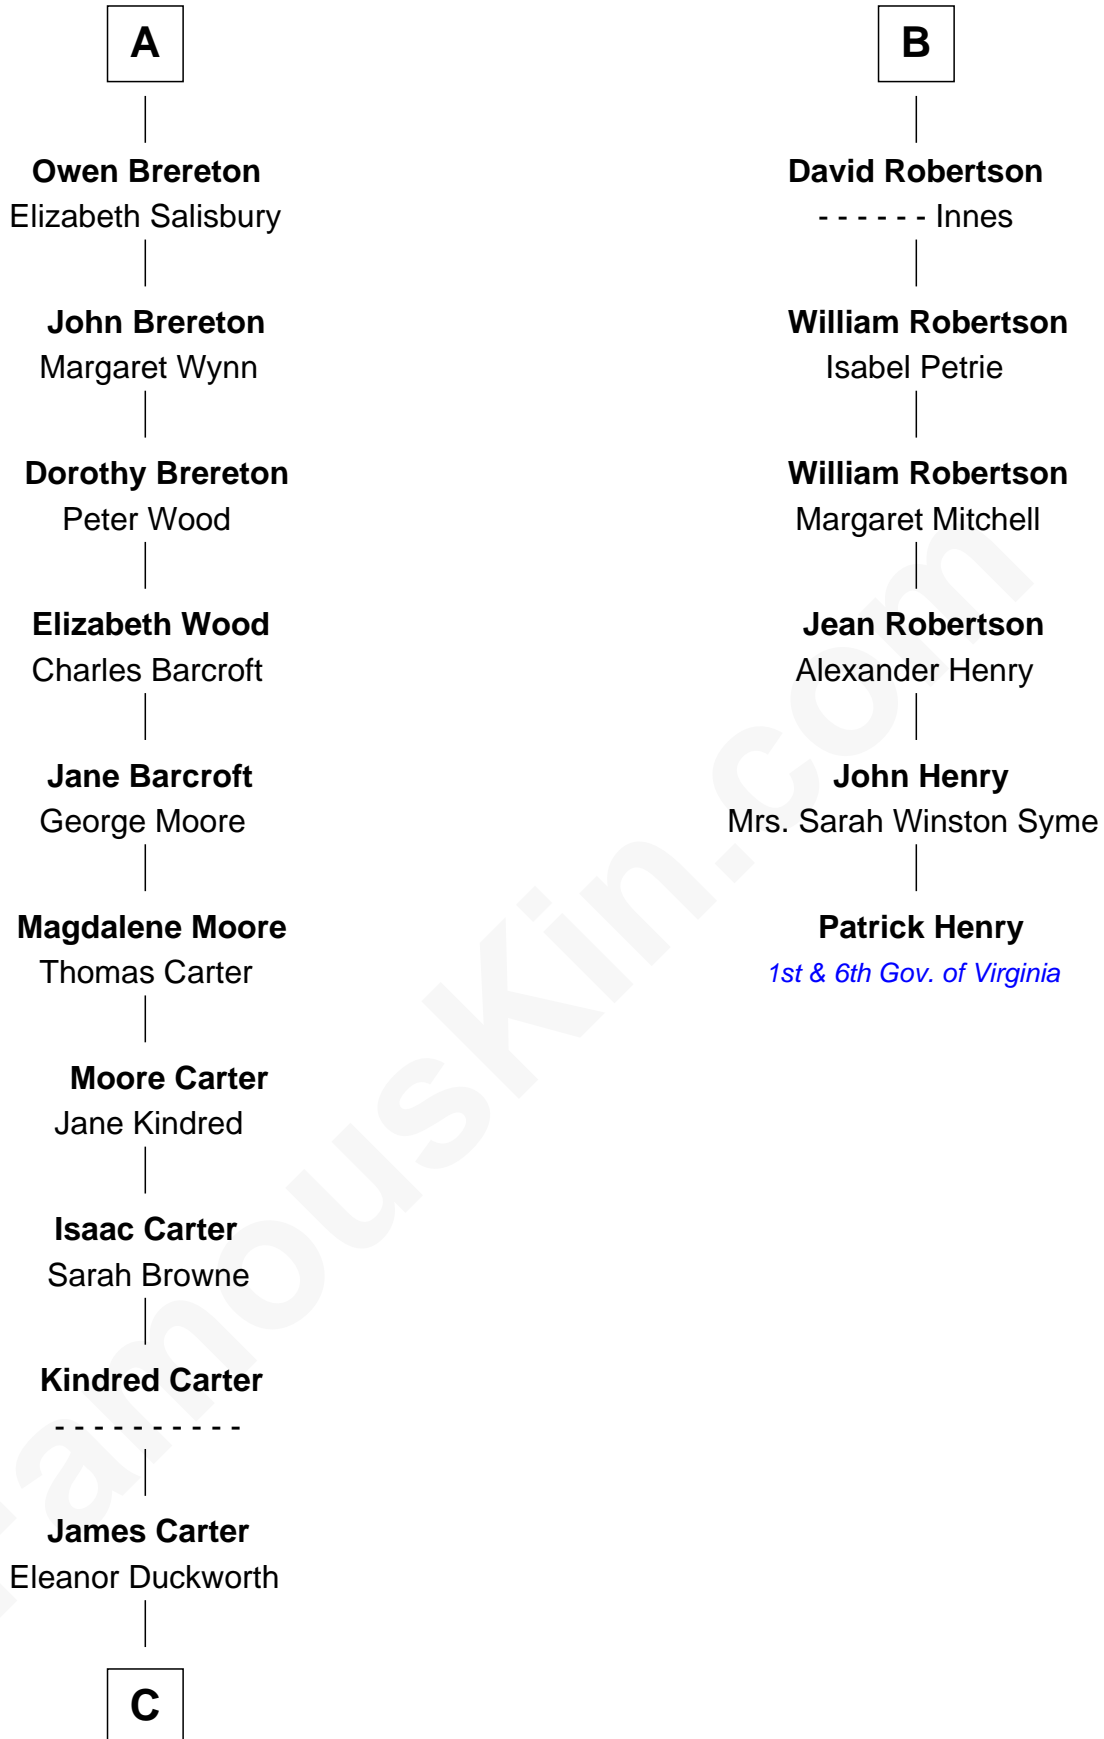

# FamousKin.com Relationship Chart of

**Jimmy Carter**

*39th U.S. President*

12th cousin 9 times removed of

**Patrick Henry**

*1st and 6th Governor of Virginia*

**Sir Robert de Holland**

Maude la Zouche

**C**

—  
**Wiley Carter**

Ann Ansley

—  
**Littleberry Walker Carter**

Mary Ann Diligent Seals

—  
**William Archibald Carter**

Nina Pratt

—  
**Earl Carter**

Lillian Gordy

—  
**Jimmy Carter**

*39th U.S. President*

FamousKin.com