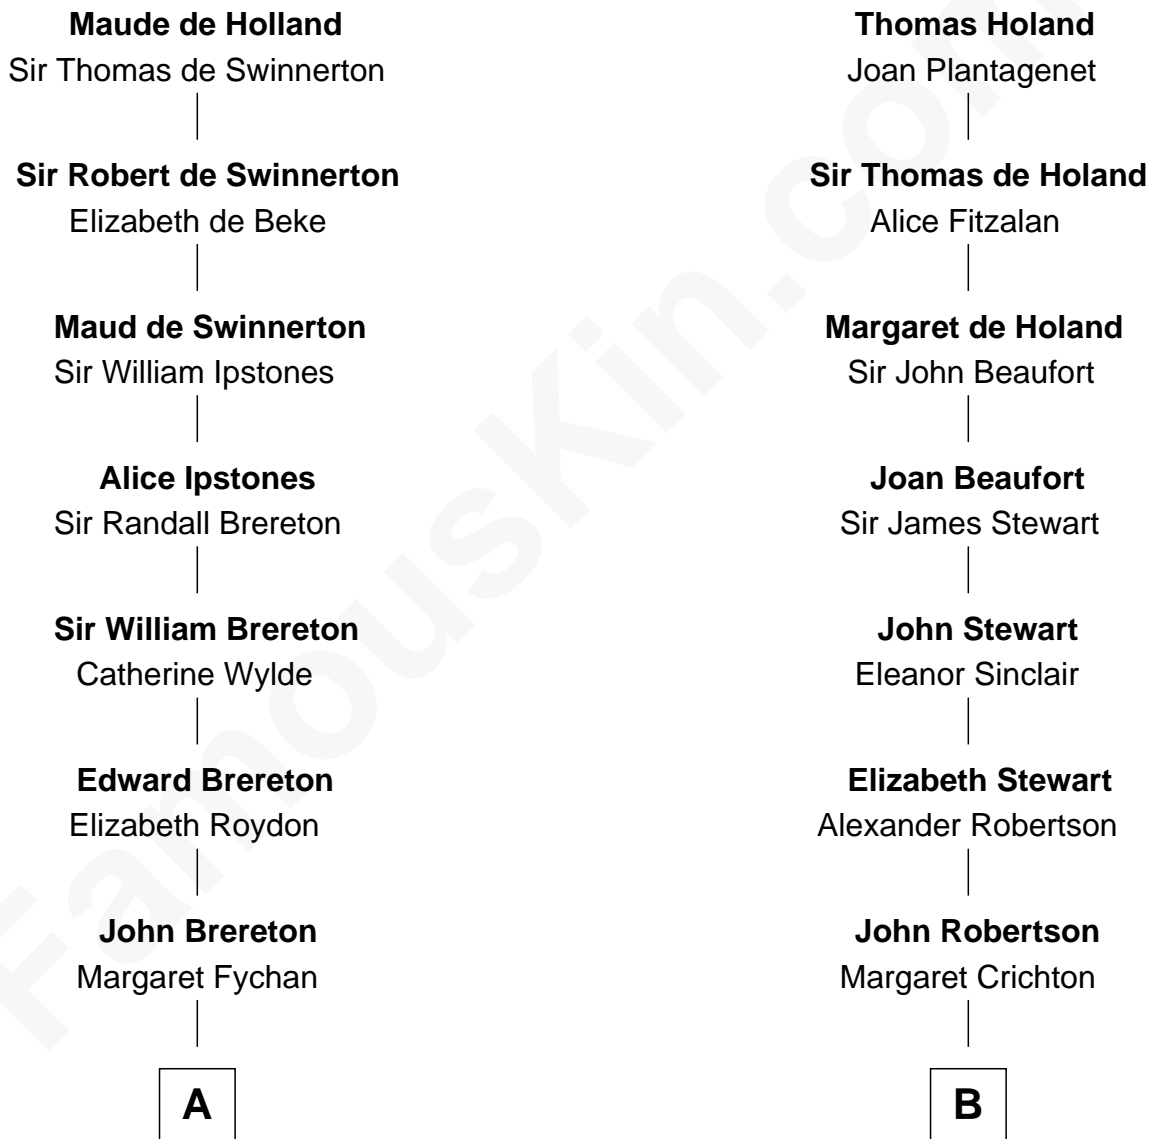

# FamousKin.com Relationship Chart of

**Jimmy Carter**

*39th U.S. President*

12th cousin 9 times removed of

**Patrick Henry**

*1st and 6th Governor of Virginia*

**Sir Robert de Holland**

Maude la Zouche

**C**

—  
**Wiley Carter**

Ann Ansley

—  
**Littleberry Walker Carter**

Mary Ann Diligent Seals

—  
**William Archibald Carter**

Nina Pratt

—  
**Earl Carter**

Lillian Gordy

—  
**Jimmy Carter**

*39th U.S. President*

FamousKin.com