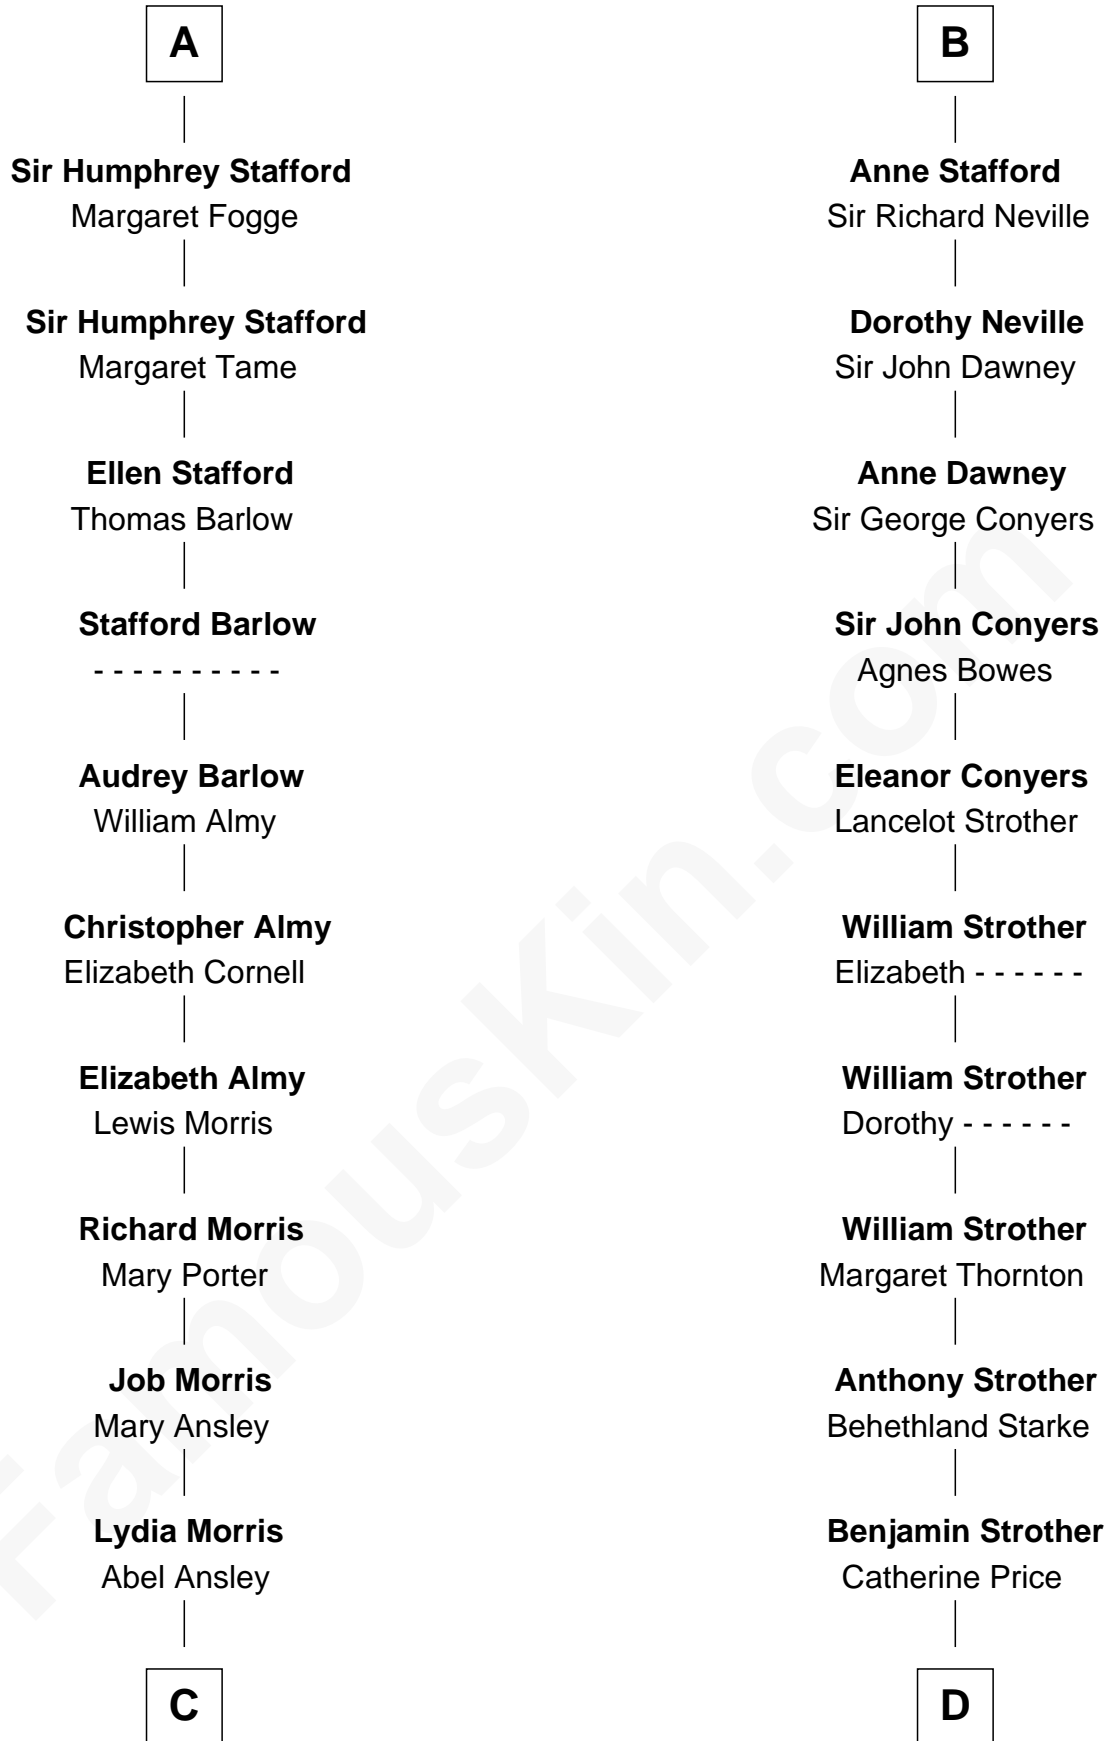

# FamousKin.com Relationship Chart of

**Jimmy Carter**  
39th U.S. President

21st cousin of

**Randolph Scott**  
Movie Actor

**John de Botetourte**  
Maud FitzThomas

**Ada de Botetourte**  
Sir John de St. Philibert

**Humphrey Stafford**  
Katherine Fray

**A**

**Ada de Botetourte**  
Sir John de St. Philibert

**Maud de St. Philibert**  
Sir Warin Trussell

**Maud Trussell**  
Sir John de Hastang

**Maud de Hastang**  
Ralph Stafford

**Sir Humphrey Stafford**  
Elizabeth Burdet

**Sir Humphrey Stafford**  
Eleanor Aylesbury

**Humphrey Stafford**  
Katherine Fray

**B**

**C**

**Ann Ansley**  
Wiley Carter

**Littleberry Walker Carter**  
Mary Ann Diligent Seals

**William Archibald Carter**  
Nina Pratt

**Earl Carter**  
Lillian Gordy

**Jimmy Carter**  
*39th U.S. President*

**D**

**Catherine Price Strother**  
Joseph Minor Crane

**John William Crane**  
Margaret Ann Sadler