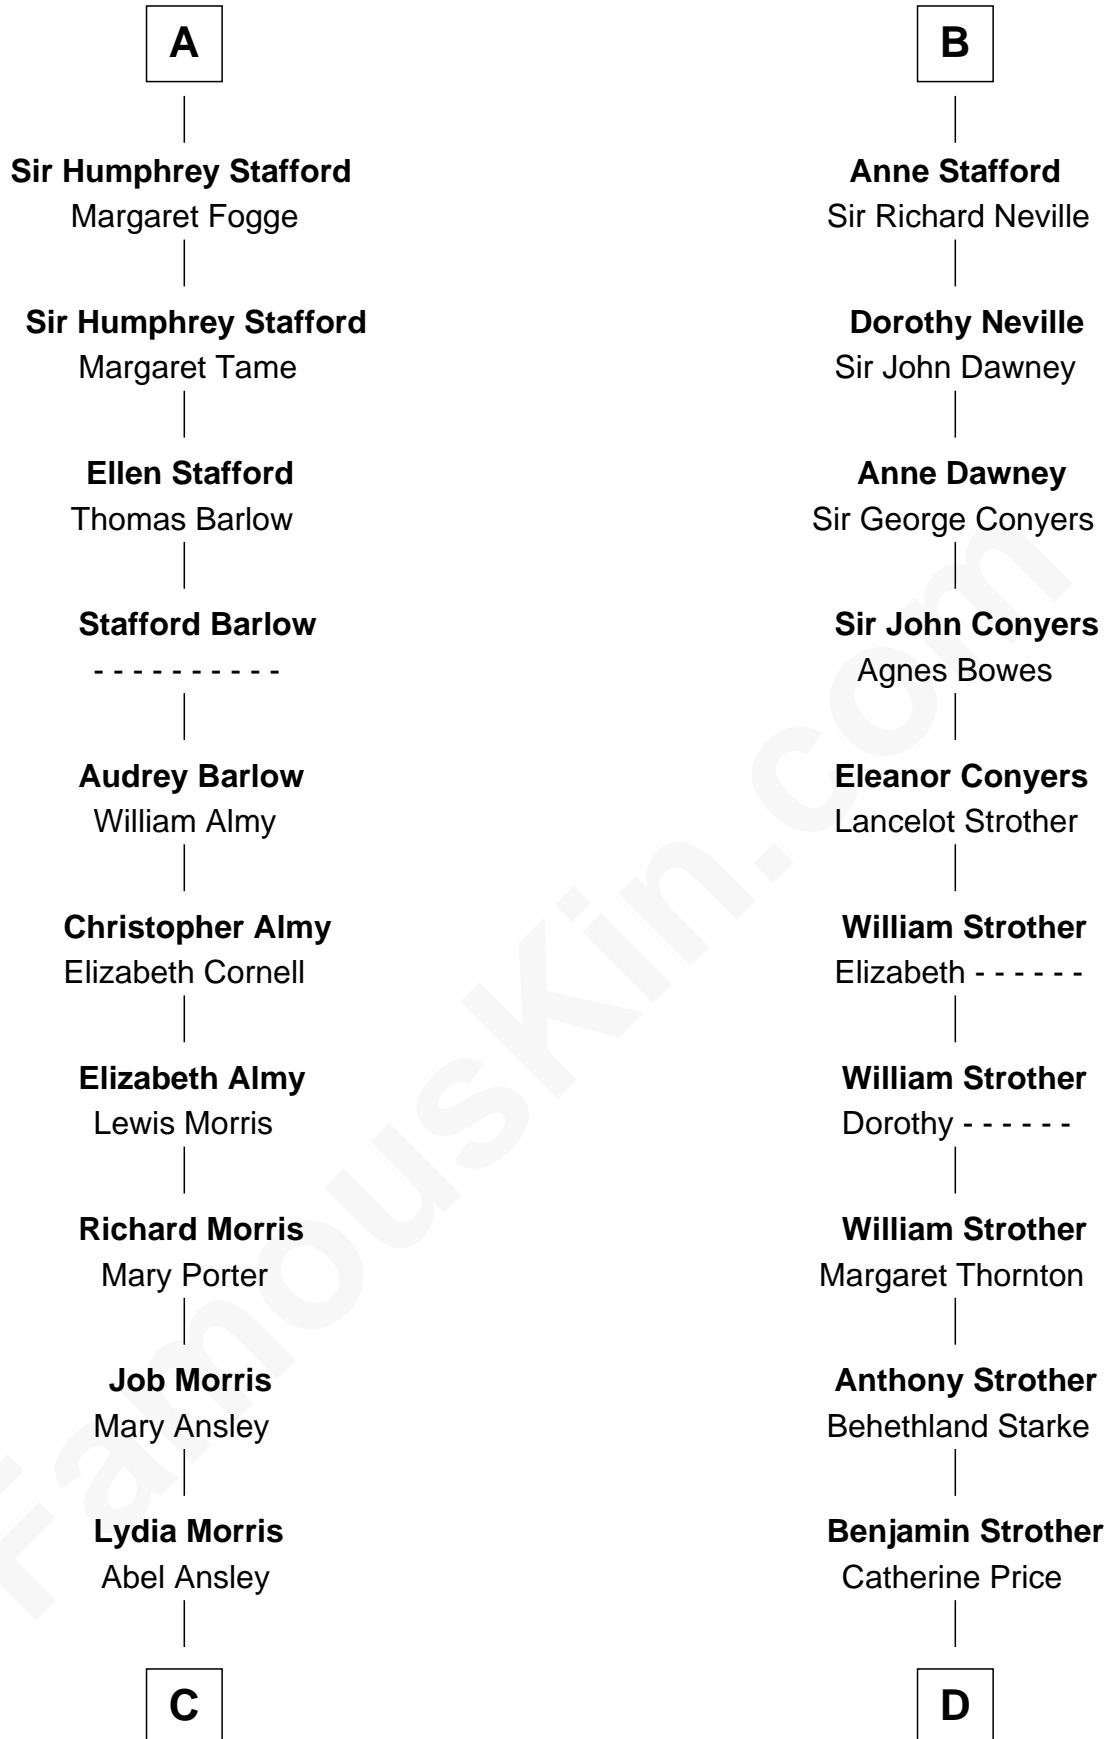

FamousKin.com Relationship Chart of

Jimmy Carter
39th U.S. President

21st cousin of

Randolph Scott
Movie Actor

Warin Mainwaring
Agnes Arderne

Matilda de Mainwaring
Sir William Trussell

Sir Warin Trussell
Maud de St. Philibert

Sir Warin Trussell
Maud de St. Philibert

Maud Trussell
Sir John de Hastang

Maud de Hastang
Ralph Stafford

Sir Humphrey Stafford
Elizabeth Burdet

Sir Humphrey Stafford
Eleanor Aylesbury

Humphrey Stafford
Katherine Fray

B

C

Ann Ansley
Wiley Carter

Littleberry Walker Carter
Mary Ann Diligent Seals

William Archibald Carter
Nina Pratt

Earl Carter
Lillian Gordy

Jimmy Carter
39th U.S. President

D