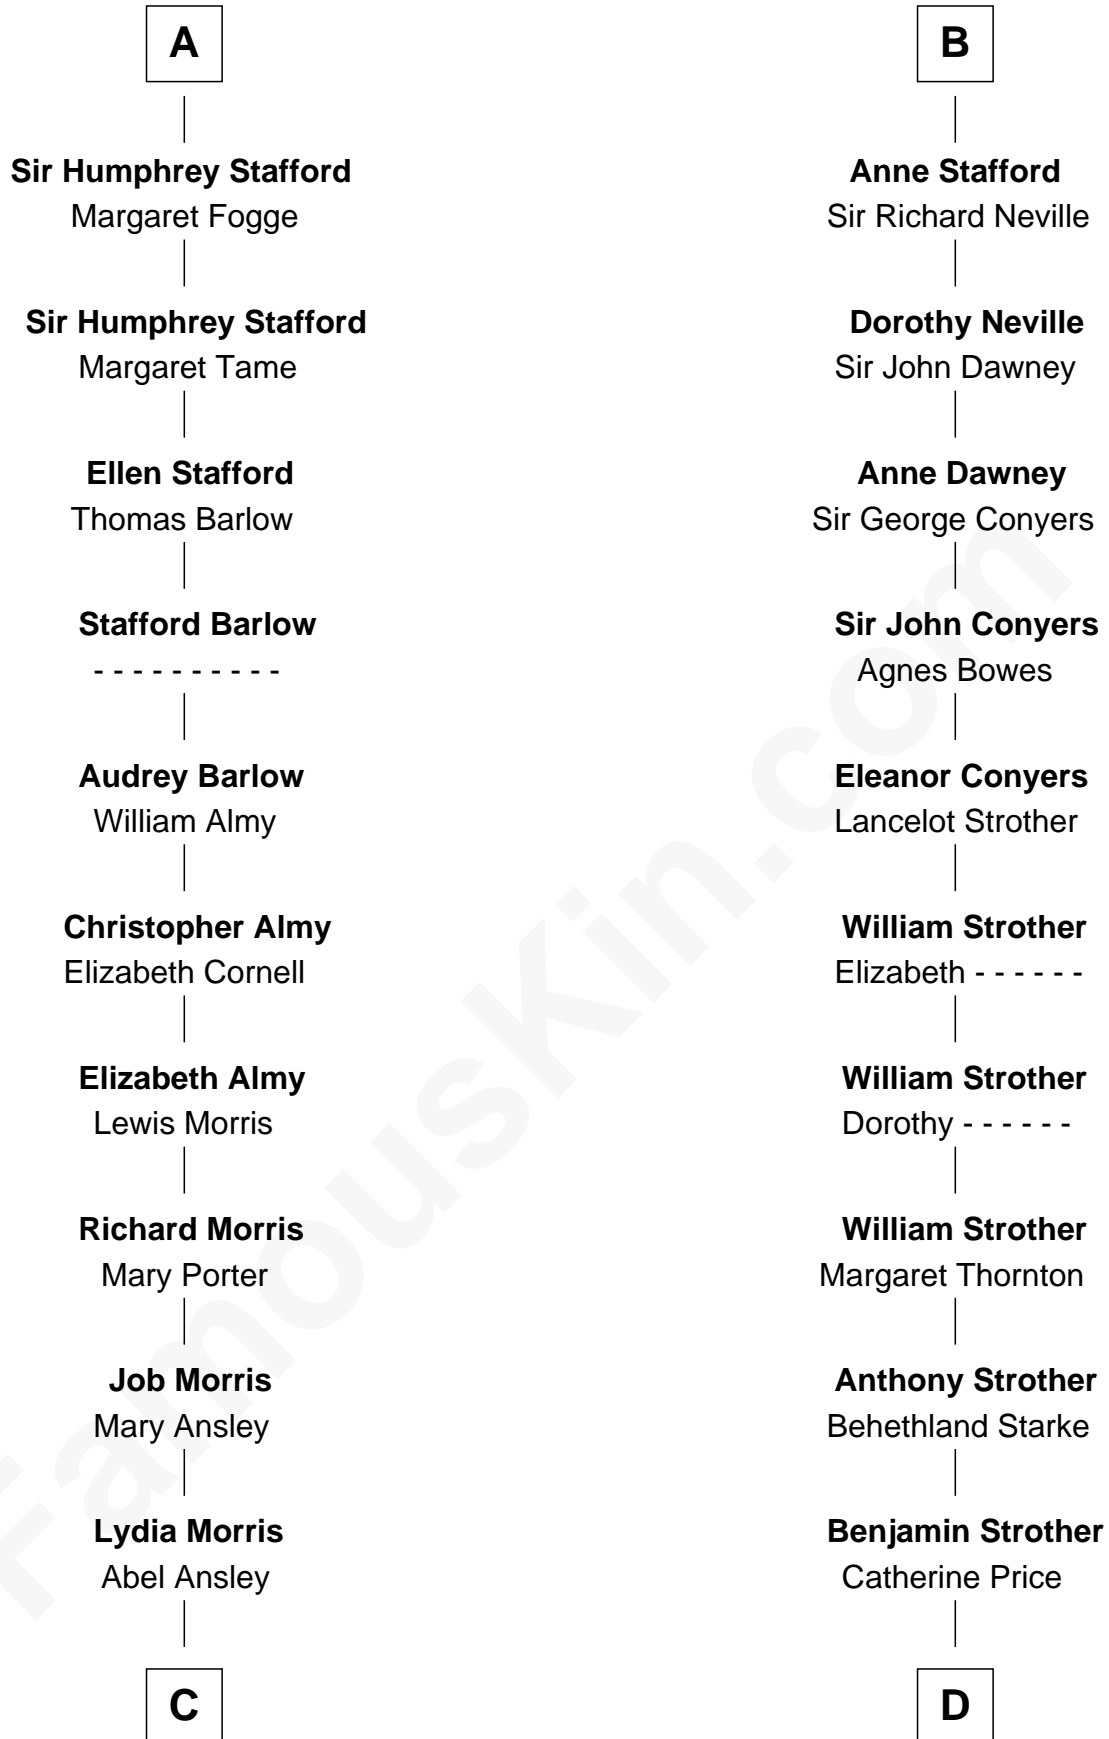

# FamousKin.com Relationship Chart of

**Jimmy Carter**  
39th U.S. President

21st cousin of

**Randolph Scott**  
Movie Actor

**Nicholas de Stafford**

**C**

**Ann Ansley**  
Wiley Carter

**Littleberry Walker Carter**  
Mary Ann Diligent Seals

**William Archibald Carter**  
Nina Pratt

**Earl Carter**  
Lillian Gordy

**Jimmy Carter**  
*39th U.S. President*

**D**

**Catherine Price Strother**  
Joseph Minor Crane

**John William Crane**  
Margaret Ann Sadler

**Joseph Minor Crane**  
Lavinia Lionberger

**Lucy Lionberger Crane**  
George Grant Scott

**Randolph Scott**  
*Movie Actor*