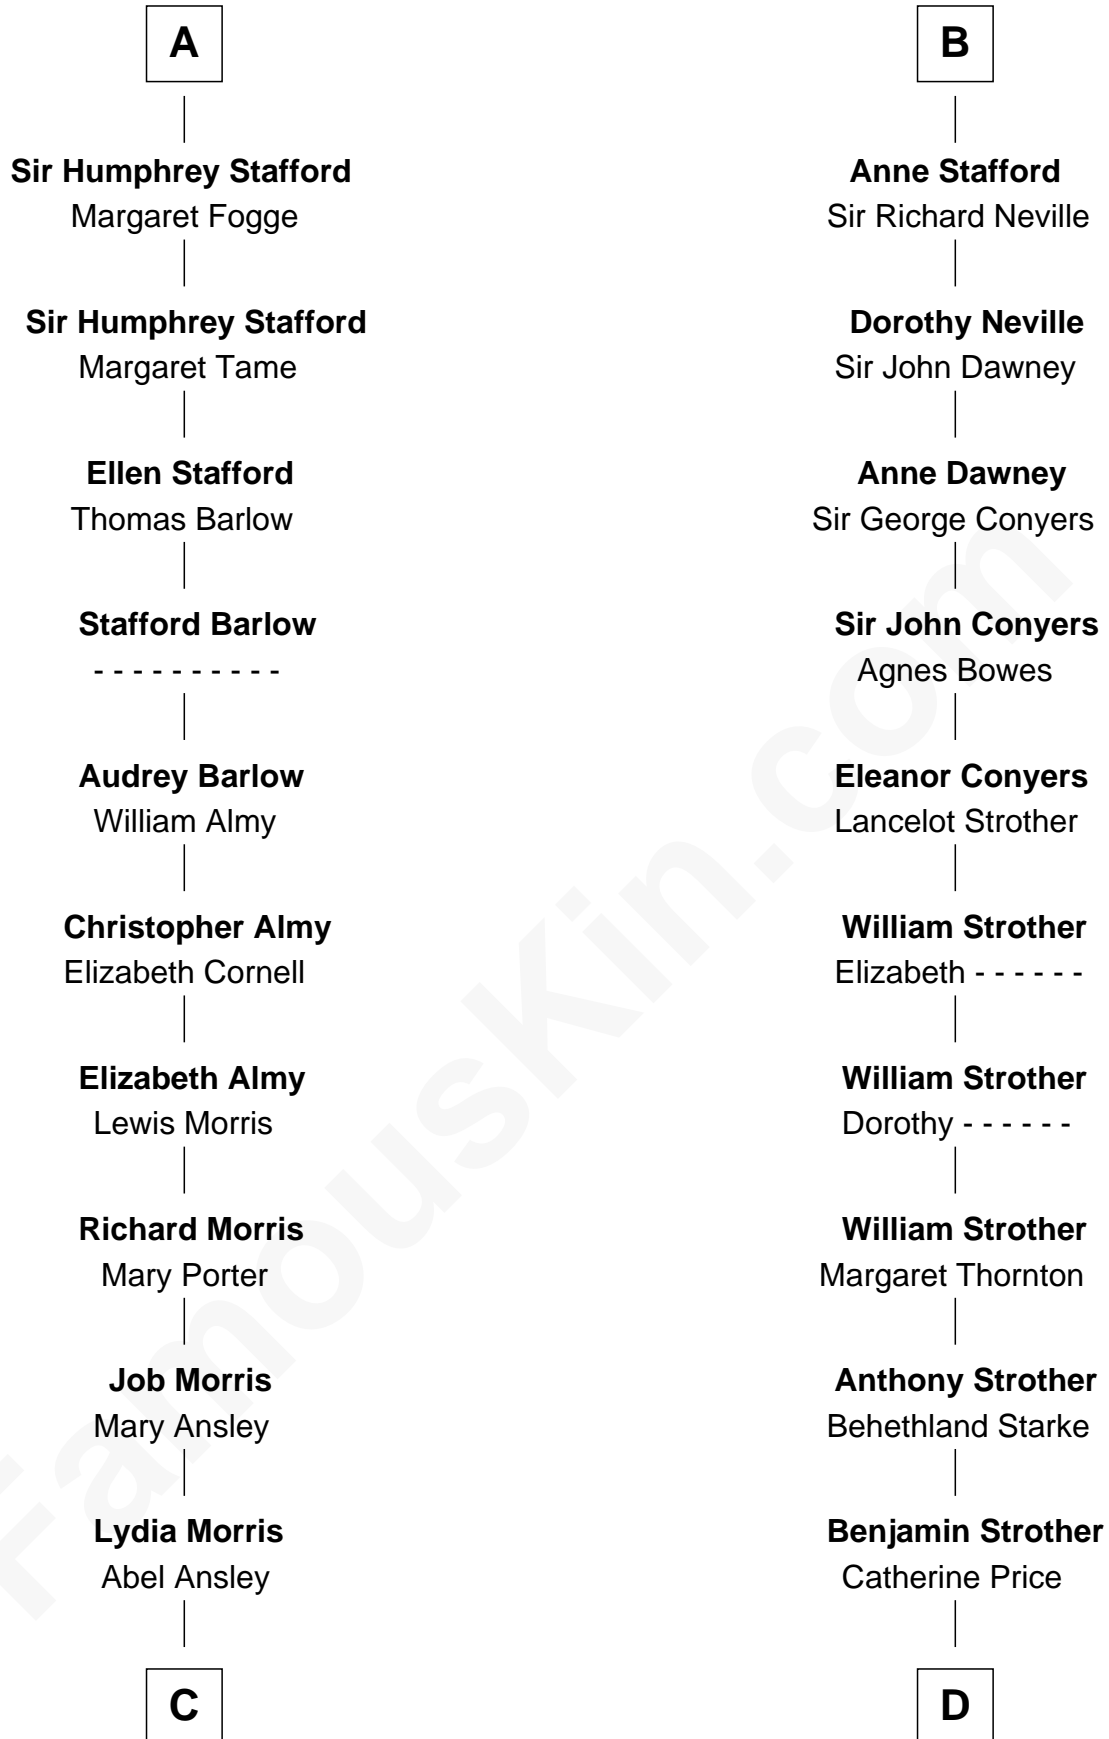

FamousKin.com Relationship Chart of

Jimmy Carter
39th U.S. President

21st cousin of

Randolph Scott
Movie Actor

Ralph Basset
Hawise - - - - -

Margaret Basset
Edmund de Stafford

Ralph de Stafford
Katherine de Hastang

Ralph de Stafford
Katherine de Hastang

Margaret Stafford
Sir John Stafford

Ralph Stafford
Maud de Hastang

Sir Humphrey Stafford
Elizabeth Burdet

Sir Humphrey Stafford
Eleanor Aylesbury

Humphrey Stafford
Katherine Fray

B

C

Ann Ansley
Wiley Carter

Littleberry Walker Carter
Mary Ann Diligent Seals

William Archibald Carter
Nina Pratt

Earl Carter
Lillian Gordy

Jimmy Carter
39th U.S. President

D