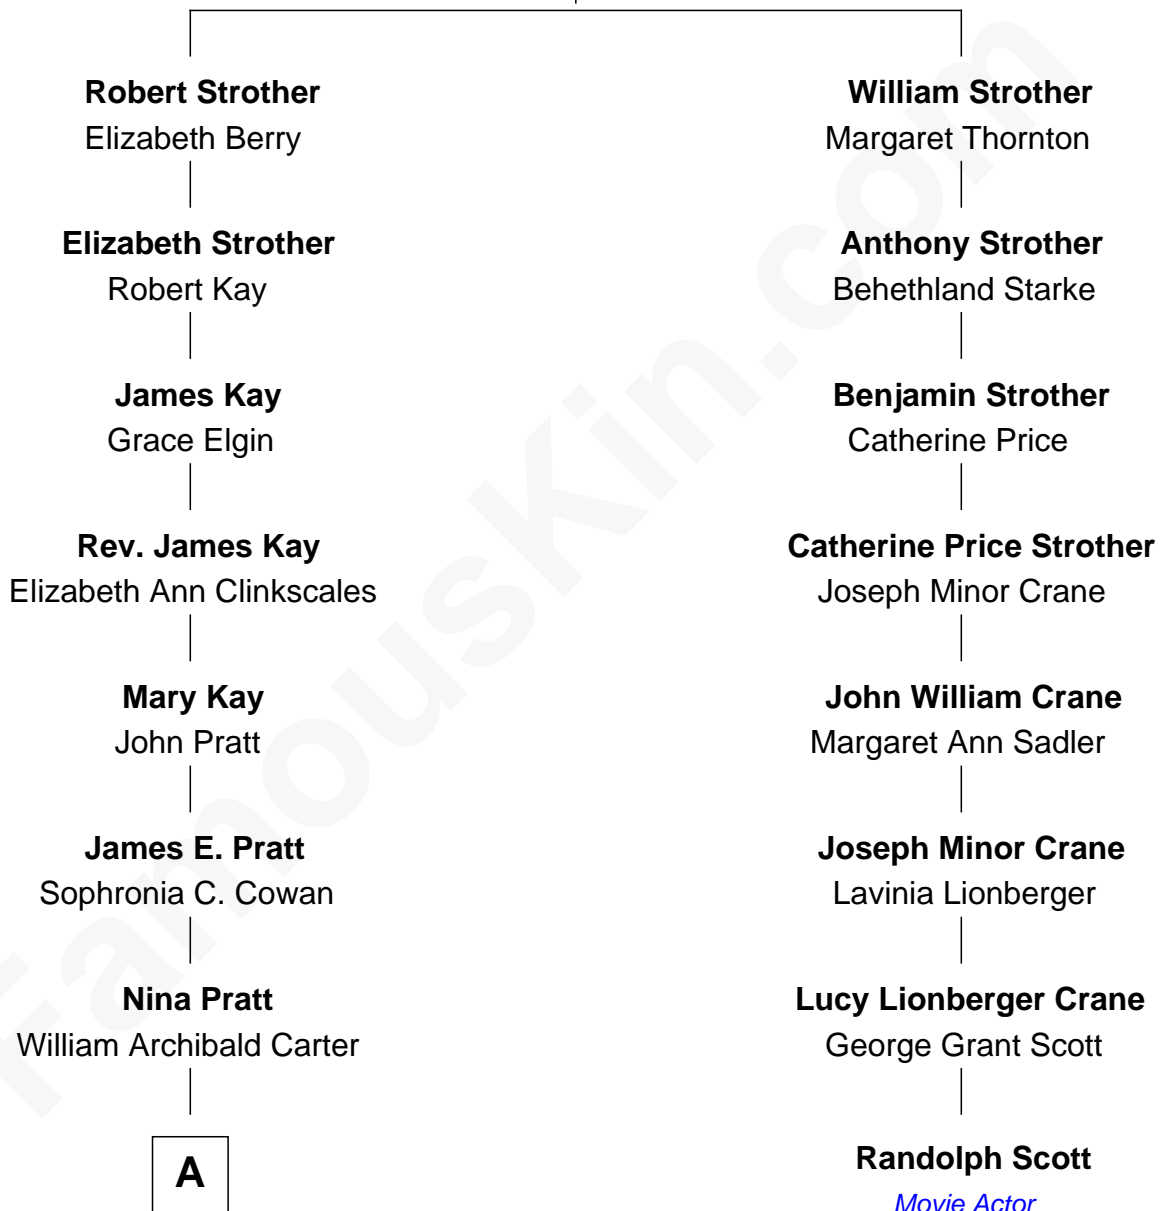

# FamousKin.com Relationship Chart of

**Jimmy Carter**

*39th U.S. President*

7th cousin 1 time removed of

**Randolph Scott**

*Movie Actor*

**William Strother**

Dorothy - - - - -

**A**

**Earl Carter**  
Lillian Gordy

**Jimmy Carter**  
*39th U.S. President*

FamousKin.com