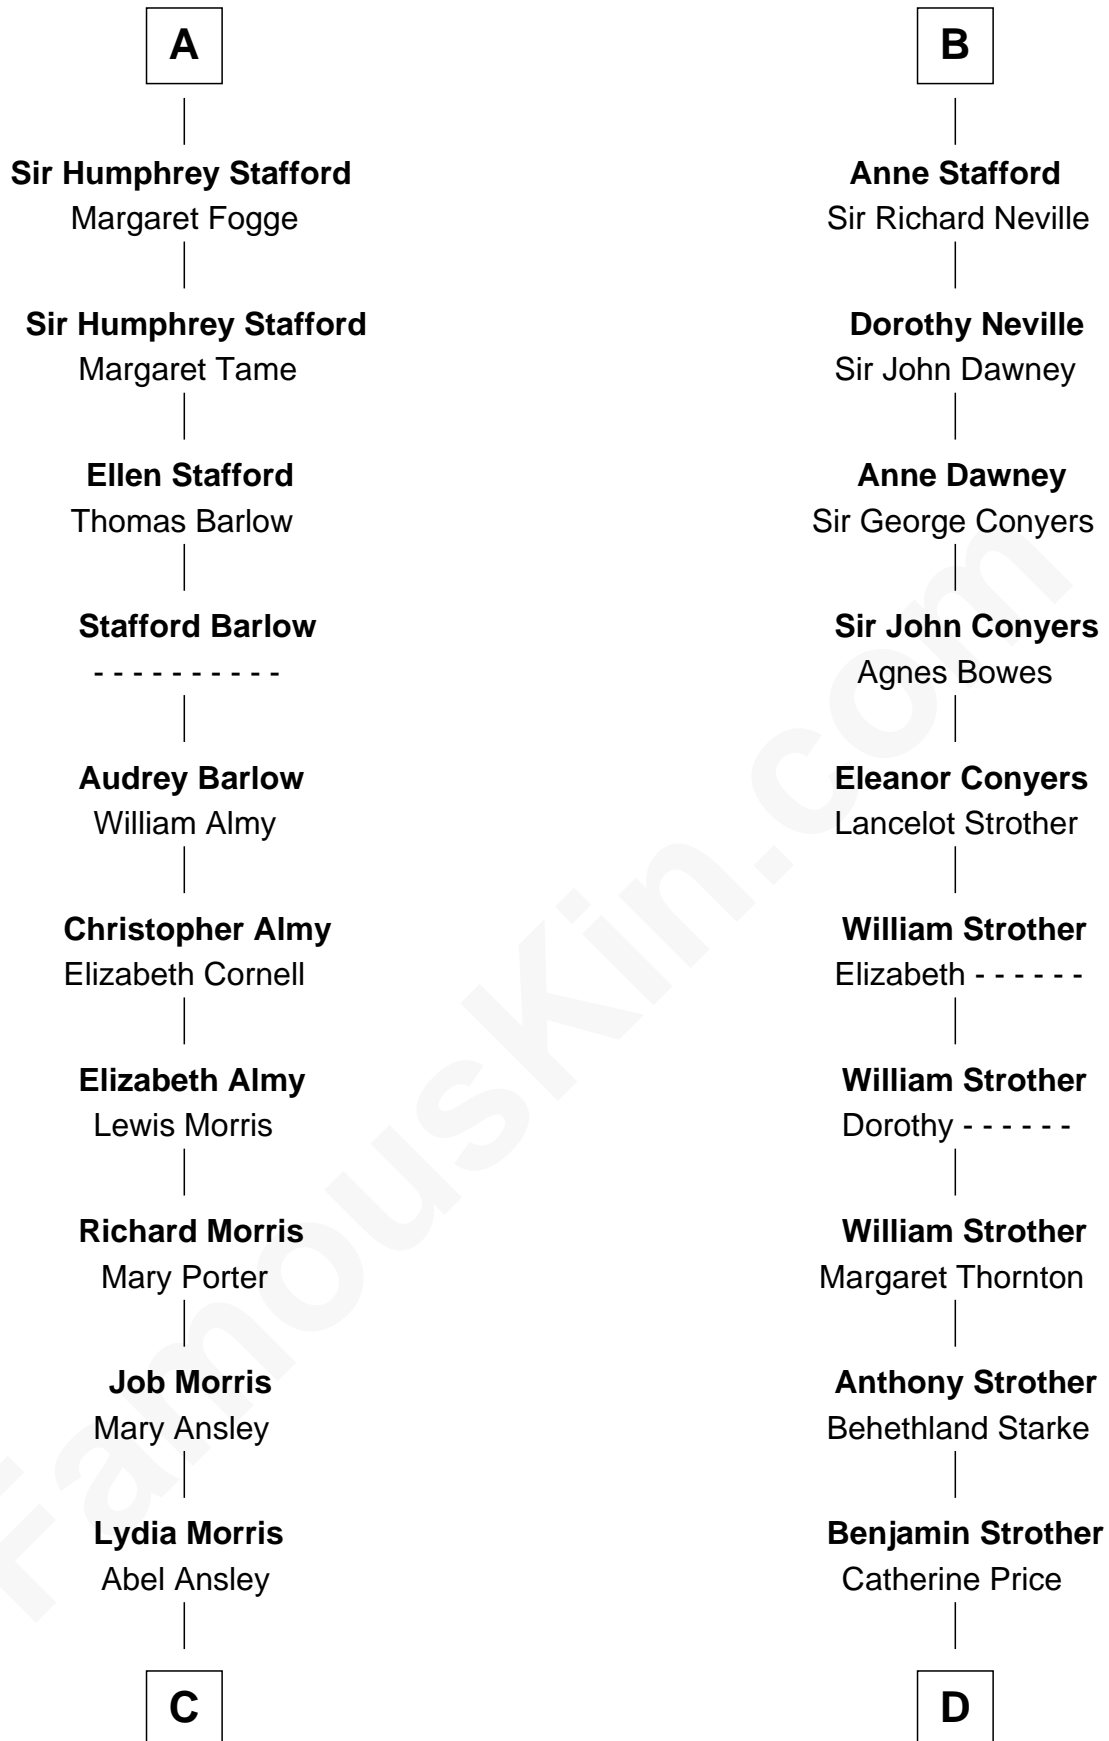

# FamousKin.com Relationship Chart of

**Jimmy Carter**  
39th U.S. President

21st cousin of

**Randolph Scott**  
Movie Actor

**Sir Roger de Huntingfield**  
Joice d'Engaine

**Joan de Huntingfield**  
Sir Richard Basset

**Humphrey Stafford**  
Katherine Fray

**A**

**Joan de Huntingfield**  
Sir Richard Basset

**Sir Ralph Basset**  
Joan - - - - -

**Joan Basset**  
Thomas de Aylesbury

**Sir John Aylesbury**  
Isabel - - - - -

**Sir Thomas Aylesbury**  
Katherine Pabenham

**Eleanor Aylesbury**  
Sir Humphrey Stafford

**Humphrey Stafford**  
Katherine Fray

**B**

**C**

**Ann Ansley**  
Wiley Carter

**Littleberry Walker Carter**  
Mary Ann Diligent Seals

**William Archibald Carter**  
Nina Pratt

**Earl Carter**  
Lillian Gordy

**Jimmy Carter**  
*39th U.S. President*

**D**

**Catherine Price Strother**  
Joseph Minor Crane

**John William Crane**  
Margaret Ann Sadler