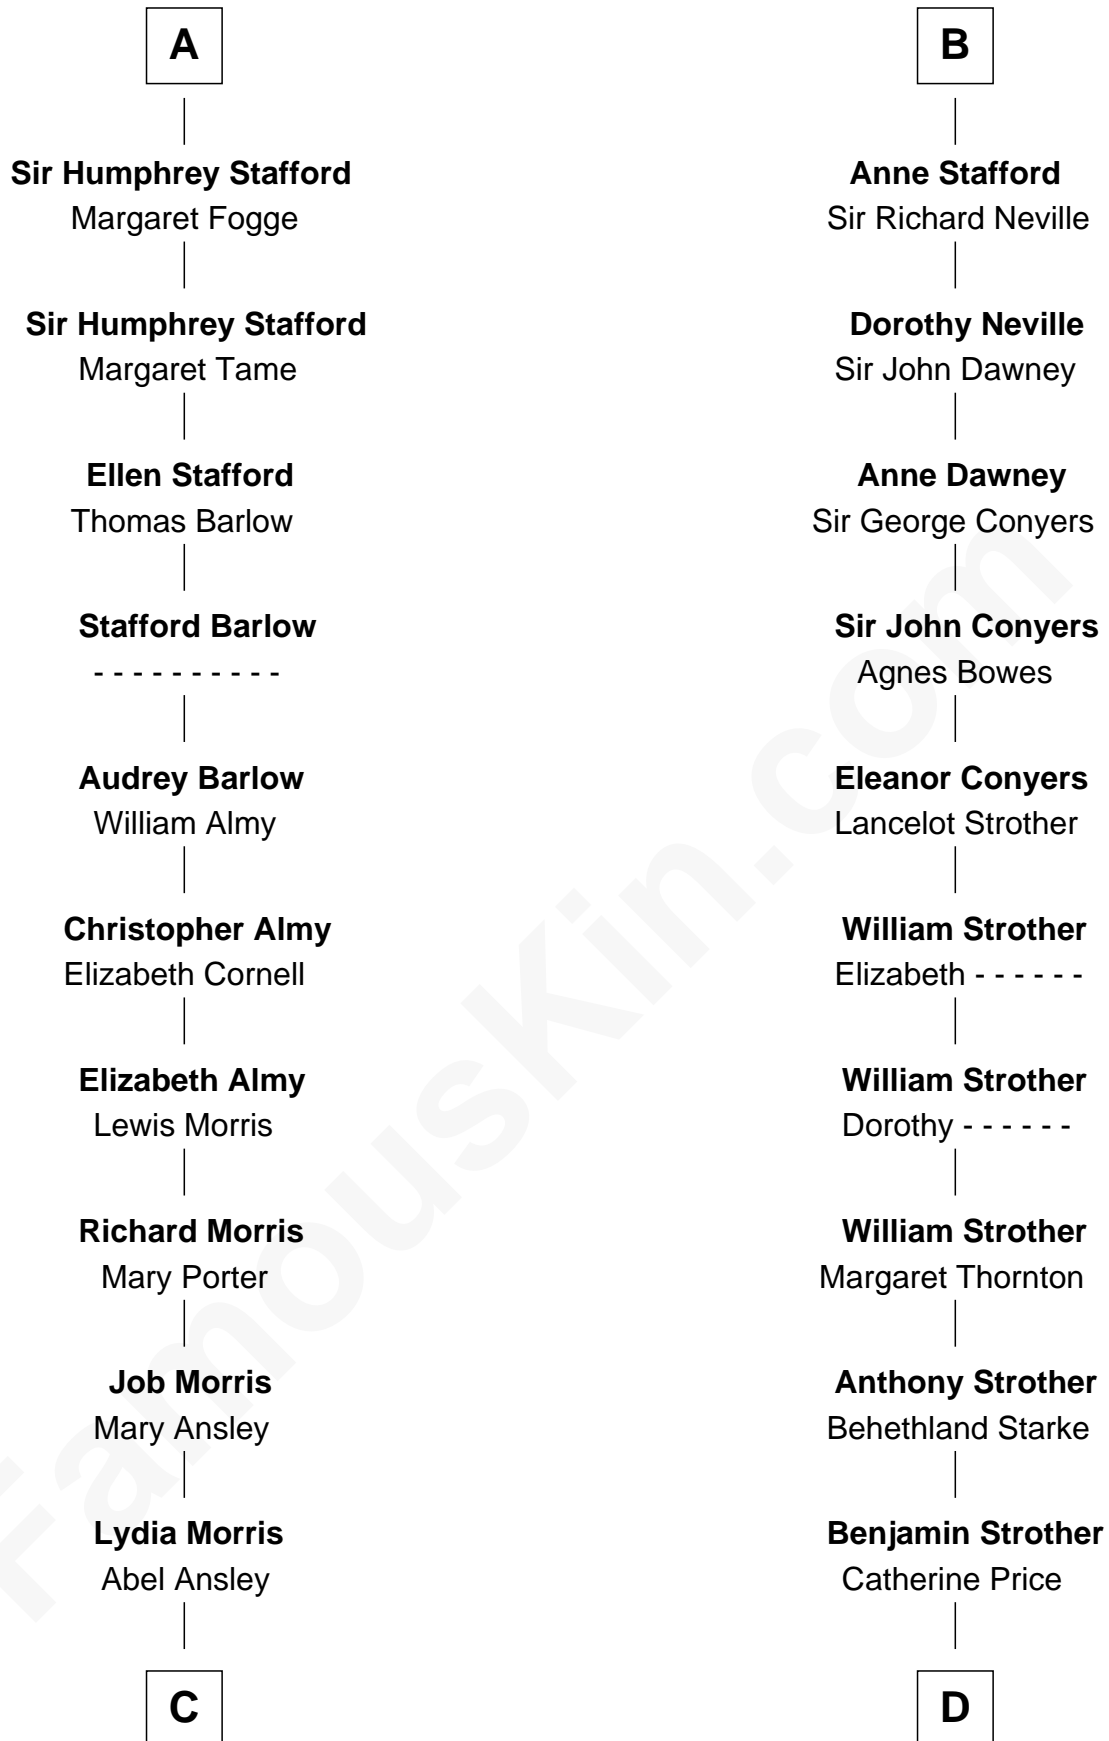

# FamousKin.com Relationship Chart of

**Jimmy Carter**  
39th U.S. President

21st cousin of

**Randolph Scott**  
Movie Actor

**Peter II de Brus**  
Hawise de Lancaster

**C**

**Ann Ansley**  
Wiley Carter

**Littleberry Walker Carter**  
Mary Ann Diligent Seals

**William Archibald Carter**  
Nina Pratt

**Earl Carter**  
Lillian Gordy

**Jimmy Carter**  
*39th U.S. President*

**D**

**Catherine Price Strother**  
Joseph Minor Crane

**John William Crane**  
Margaret Ann Sadler

**Joseph Minor Crane**  
Lavinia Lionberger

**Lucy Lionberger Crane**  
George Grant Scott

**Randolph Scott**  
*Movie Actor*

FamousKin.com