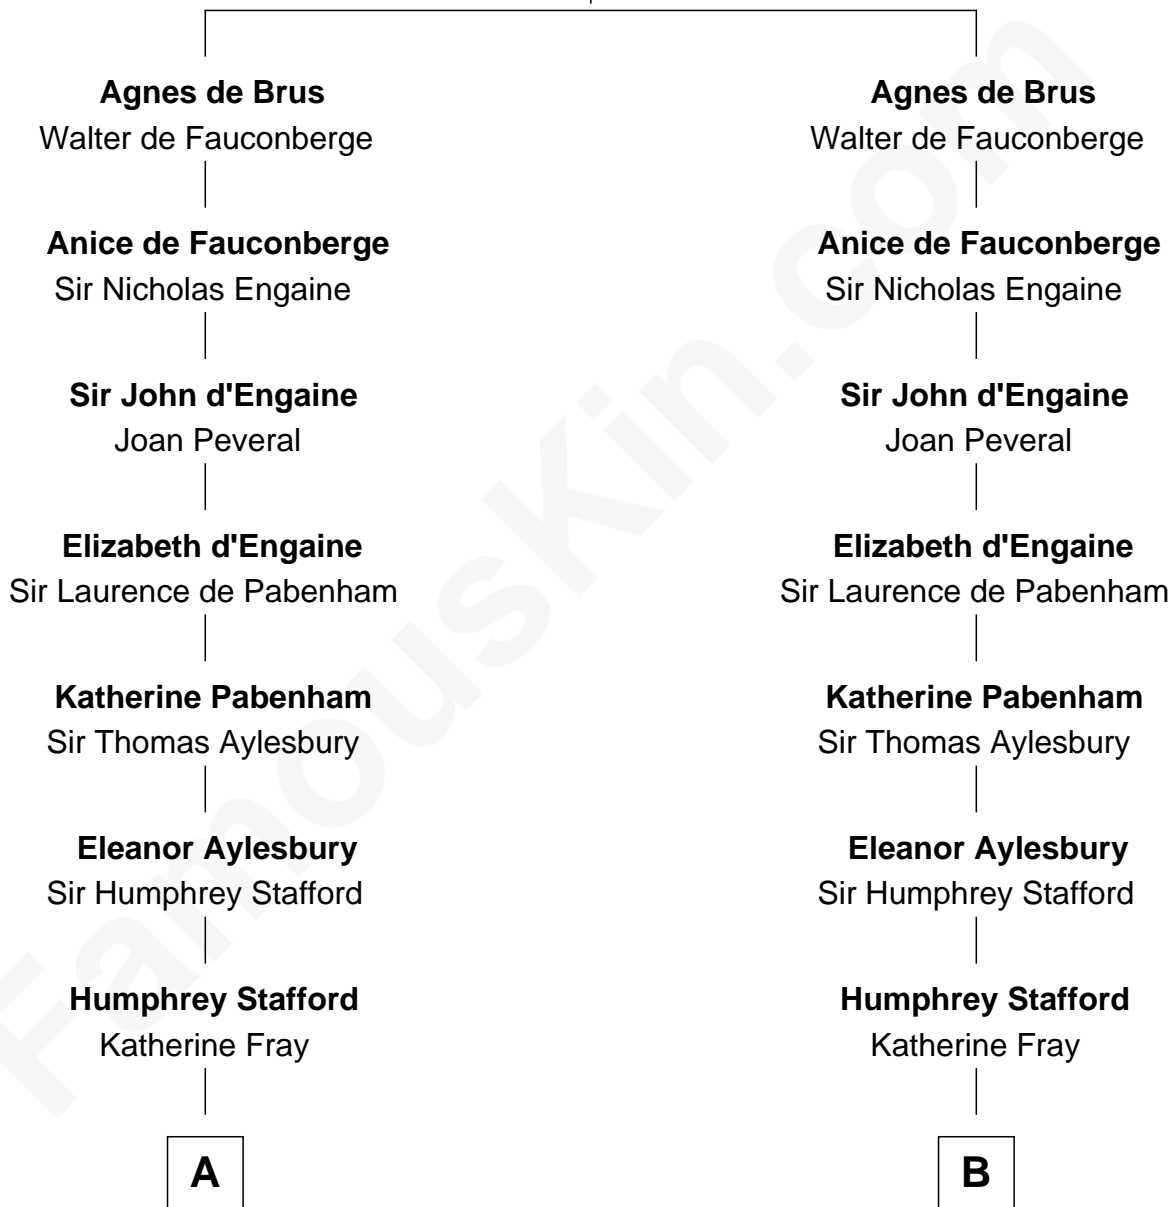

# FamousKin.com Relationship Chart of

**Jimmy Carter**  
39th U.S. President

21st cousin of

**Randolph Scott**  
Movie Actor

**Peter II de Brus**  
Hawise de Lancaster

**C**

**Ann Ansley**  
Wiley Carter

**Littleberry Walker Carter**  
Mary Ann Diligent Seals

**William Archibald Carter**  
Nina Pratt

**Earl Carter**  
Lillian Gordy

**Jimmy Carter**  
*39th U.S. President*

**D**

**Catherine Price Strother**  
Joseph Minor Crane

**John William Crane**  
Margaret Ann Sadler

**Joseph Minor Crane**  
Lavinia Lionberger

**Lucy Lionberger Crane**  
George Grant Scott

**Randolph Scott**  
*Movie Actor*

FamousKin.com