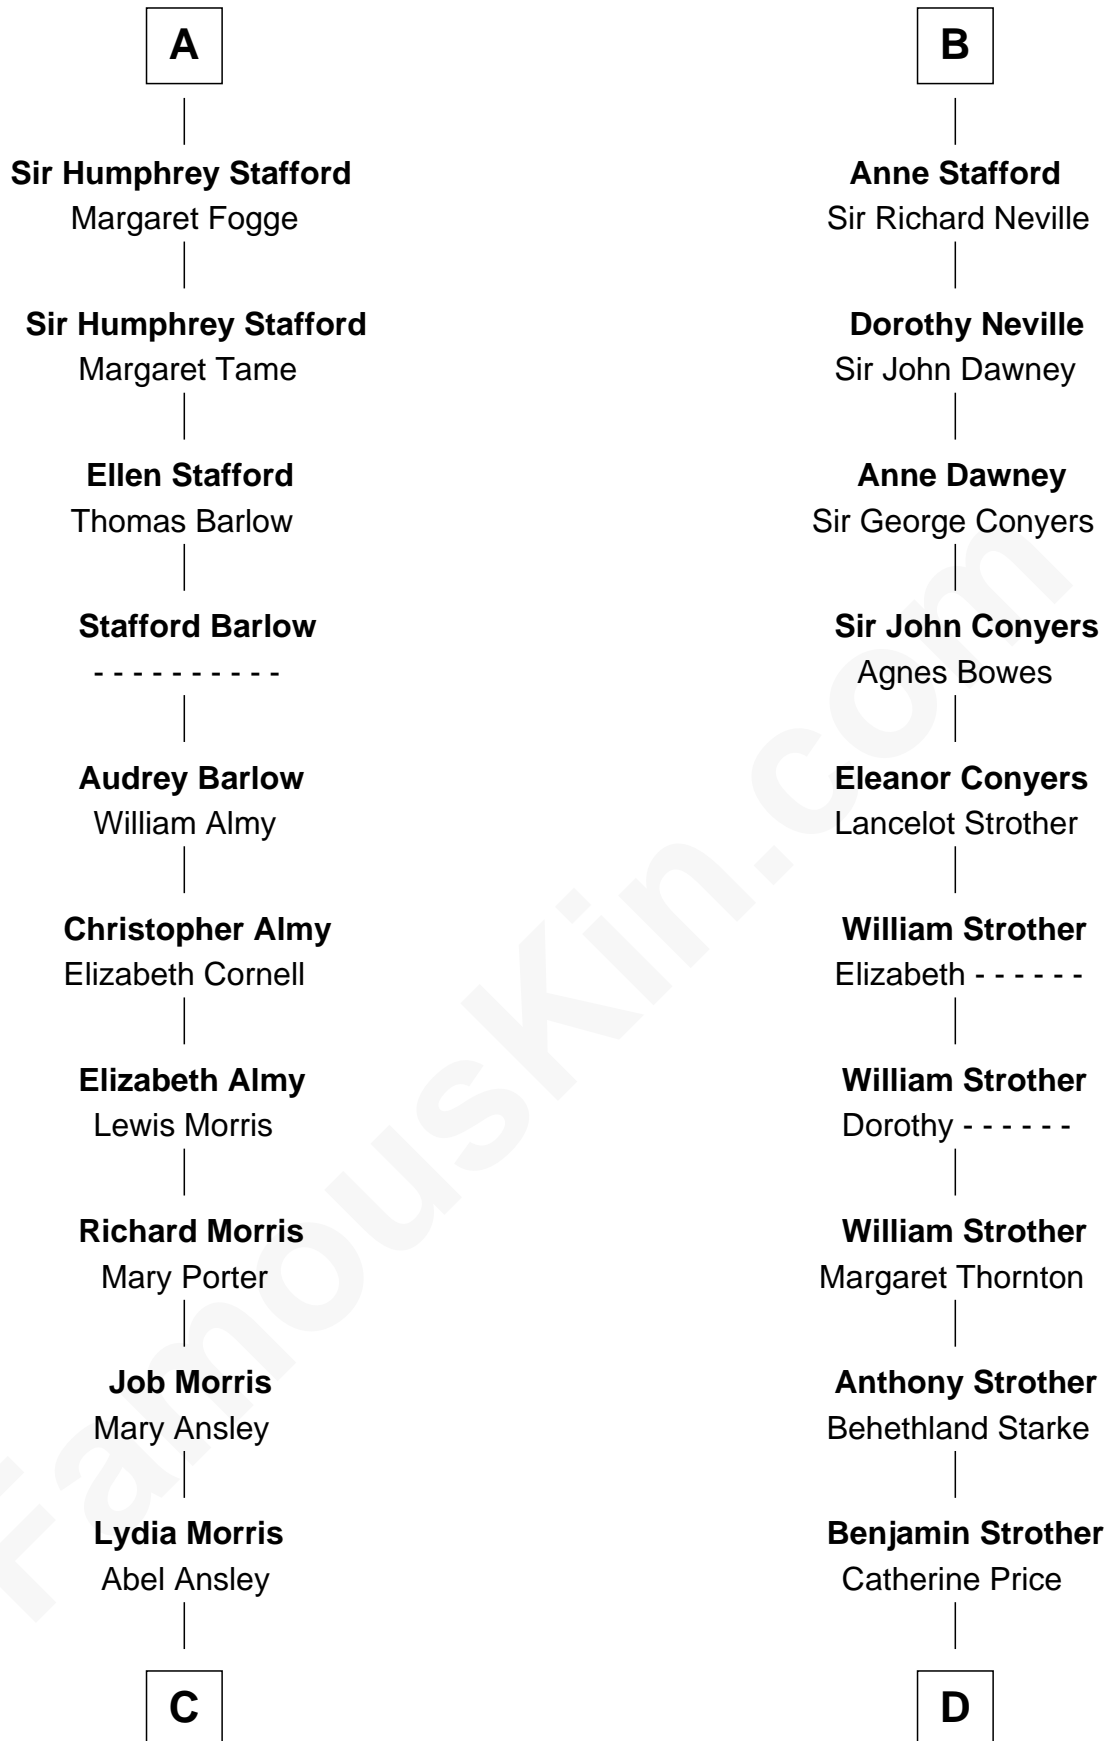

FamousKin.com Relationship Chart of

Jimmy Carter
39th U.S. President

21st cousin of

Randolph Scott
Movie Actor

Ralph Basset
Eleanor de la Wade

Sir Richard Basset
Joan de Huntingfield

Sir Ralph Basset
Joan - - - - -

Joan Basset
Thomas de Aylesbury

Sir John Aylesbury
Isabel - - - - -

Sir Thomas Aylesbury
Katherine Pabenham

Eleanor Aylesbury
Sir Humphrey Stafford

Humphrey Stafford
Katherine Fray

A

Sir Richard Basset
Joan de Huntingfield

Sir Ralph Basset
Joan - - - - -

Joan Basset
Thomas de Aylesbury

Sir John Aylesbury
Isabel - - - - -

Sir Thomas Aylesbury
Katherine Pabenham

Eleanor Aylesbury
Sir Humphrey Stafford

Humphrey Stafford
Katherine Fray

B

C

Ann Ansley
Wiley Carter

Littleberry Walker Carter
Mary Ann Diligent Seals

William Archibald Carter
Nina Pratt

Earl Carter
Lillian Gordy

Jimmy Carter
39th U.S. President

D