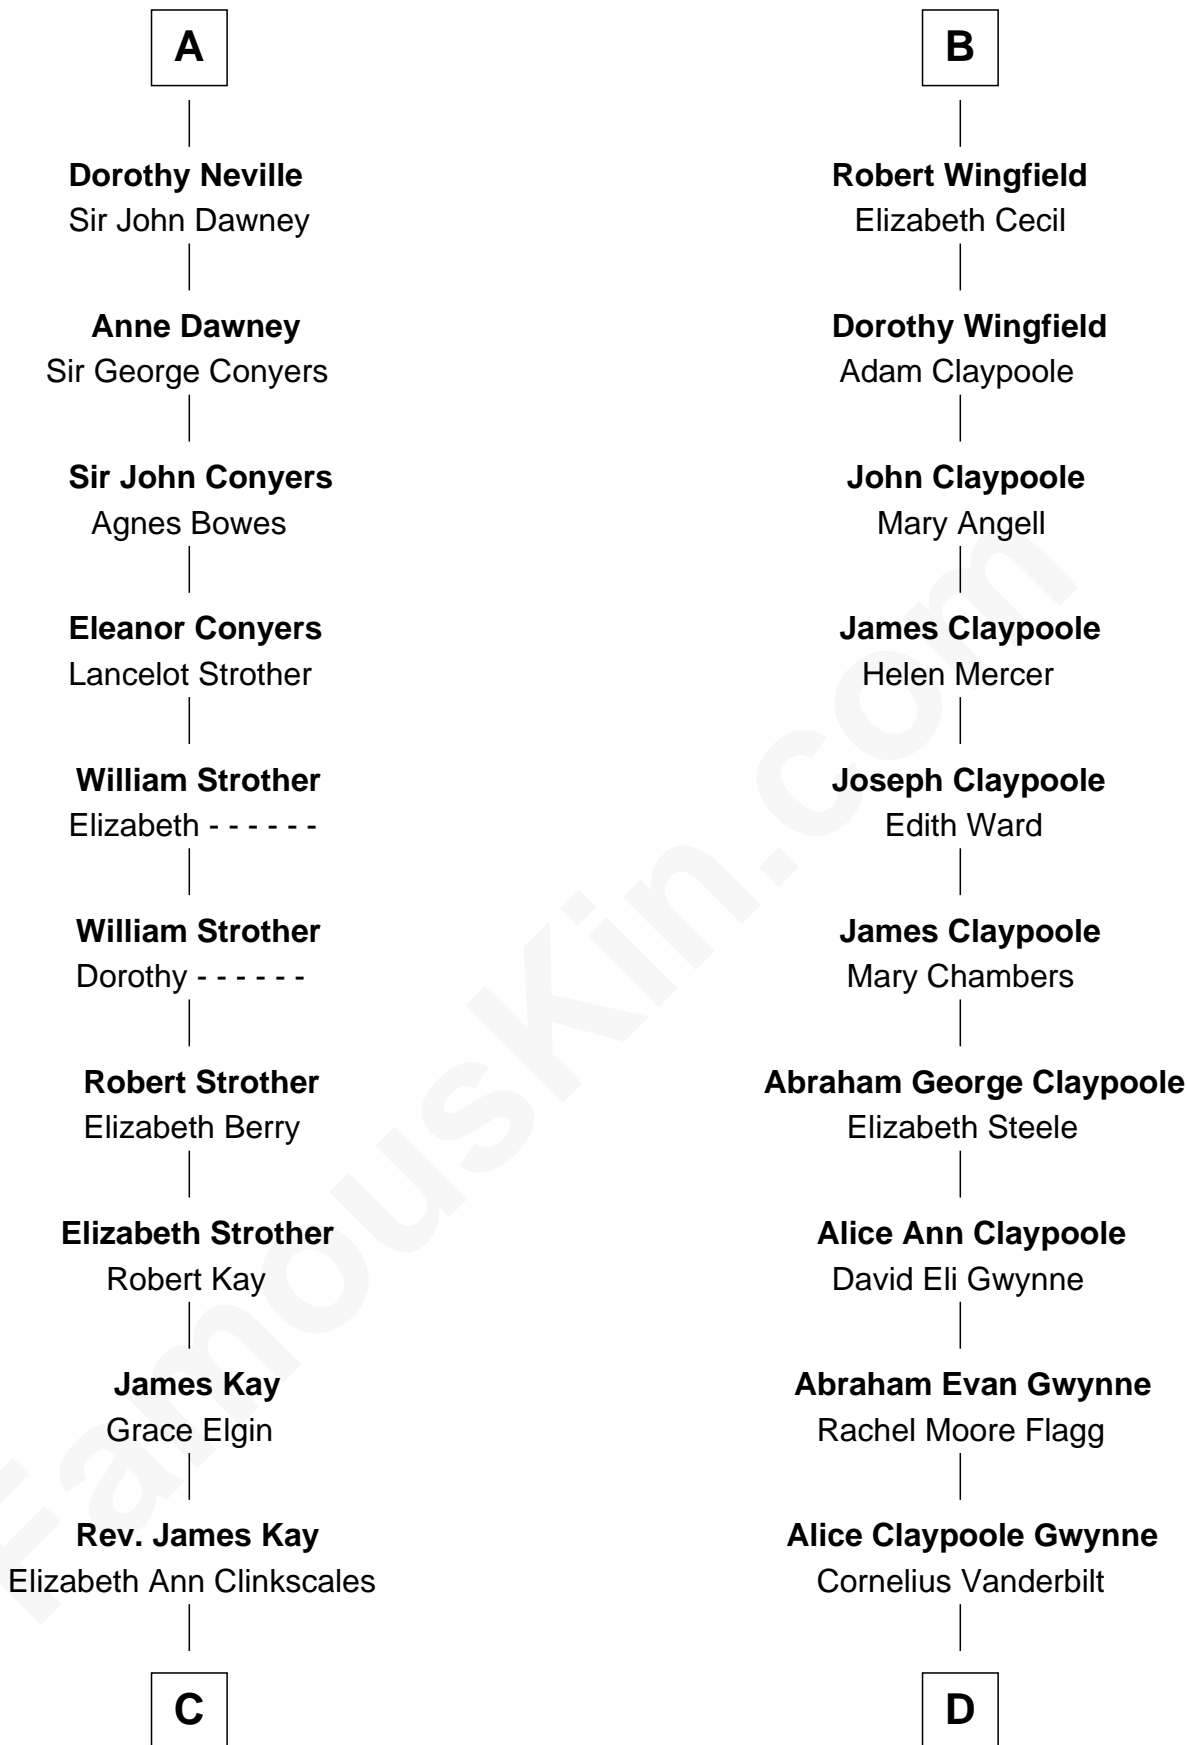

FamousKin.com

Relationship Chart of

Jimmy Carter

39th U.S. President

18th cousin 3 times removed of

Gloria Vanderbilt

Fashion Designer

C

Mary Kay
John Pratt

James E. Pratt
Sophronia C. Cowan

Nina Pratt
William Archibald Carter

Earl Carter
Lillian Gordy

Jimmy Carter
39th U.S. President

D

Reginald Claypoole Vanderbilt
Gloria Maria Mercedes Morgan