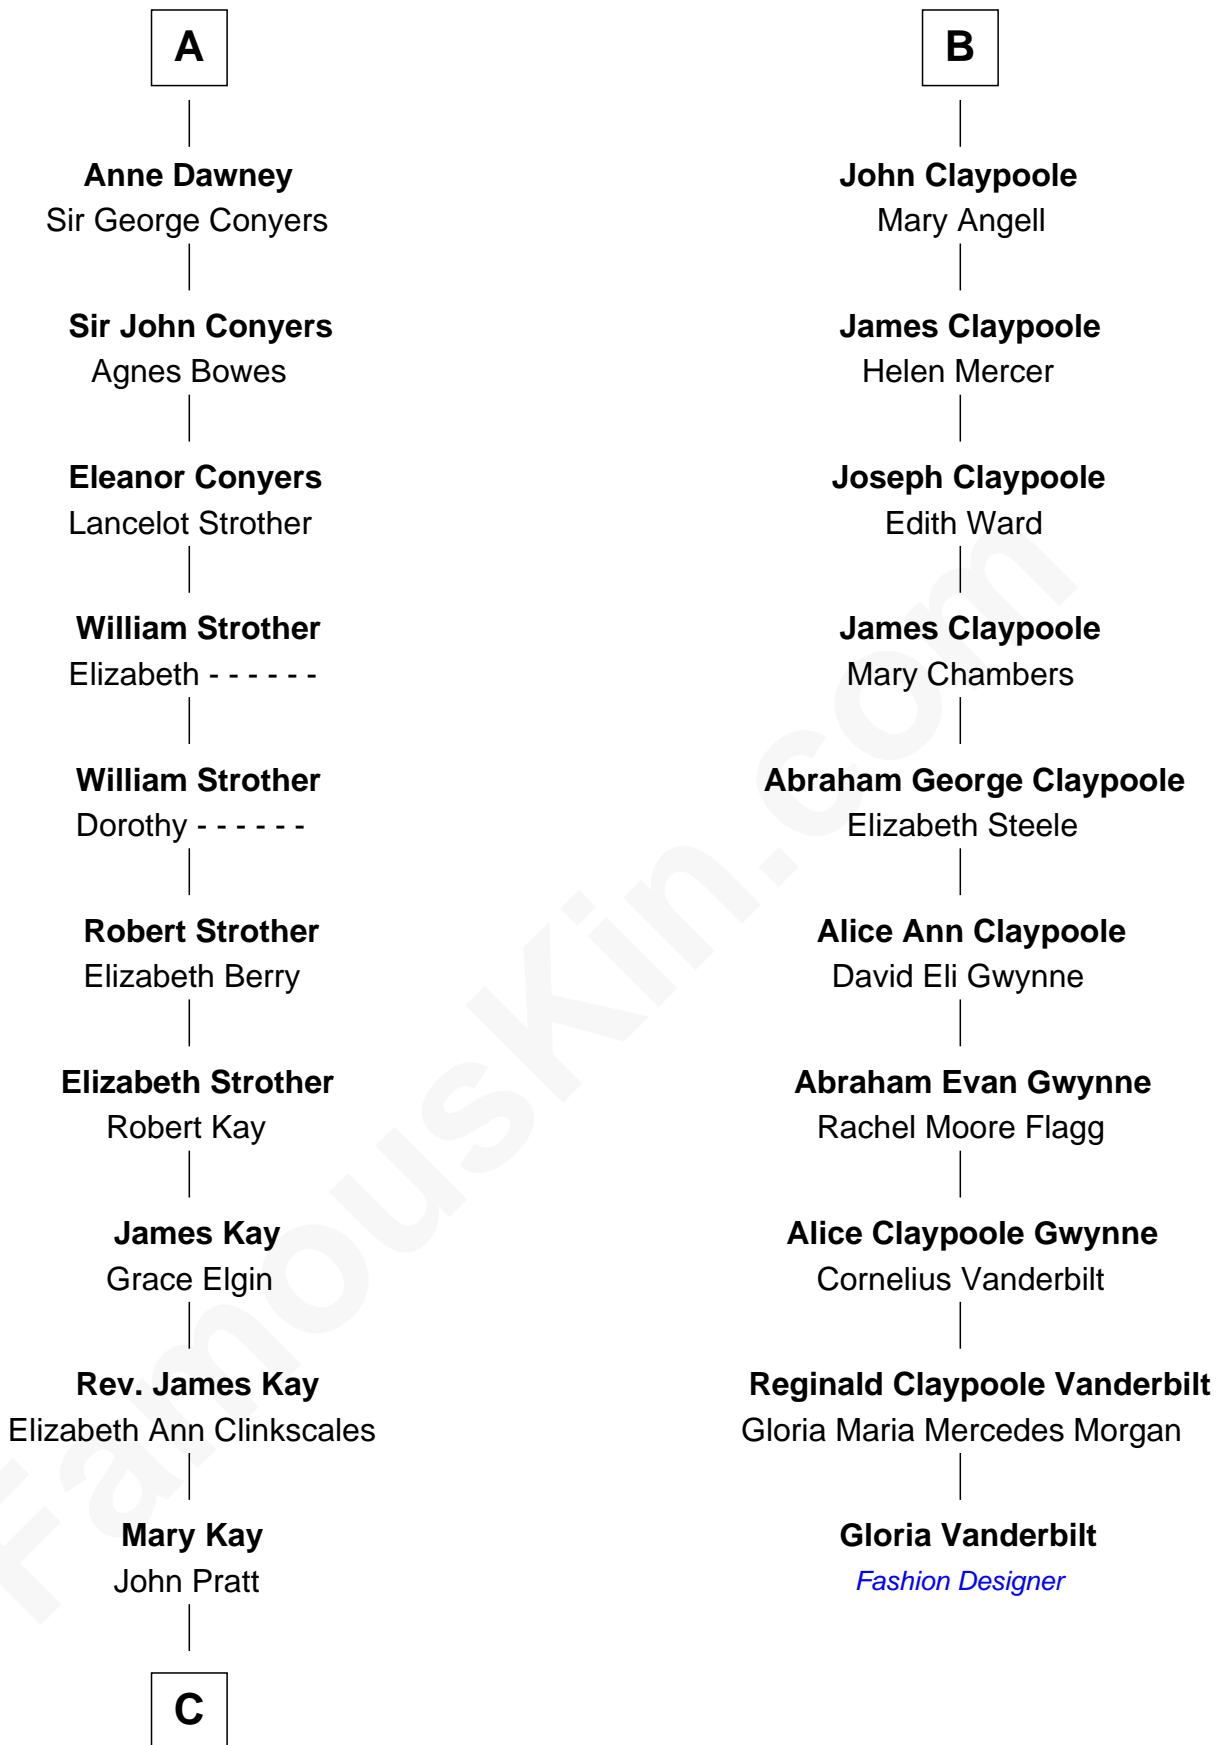

# FamousKin.com Relationship Chart of

**Jimmy Carter**

*39th U.S. President*

16th cousin 4 times removed of

**Gloria Vanderbilt**

*Fashion Designer*

**Sir William de Bohun**  
Elizabeth de Badlesmere

**C**

—  
**James E. Pratt**  
Sophronia C. Cowan

—  
**Nina Pratt**  
William Archibald Carter

—  
**Earl Carter**  
Lillian Gordy

—  
**Jimmy Carter**  
*39th U.S. President*

FamousKin.com