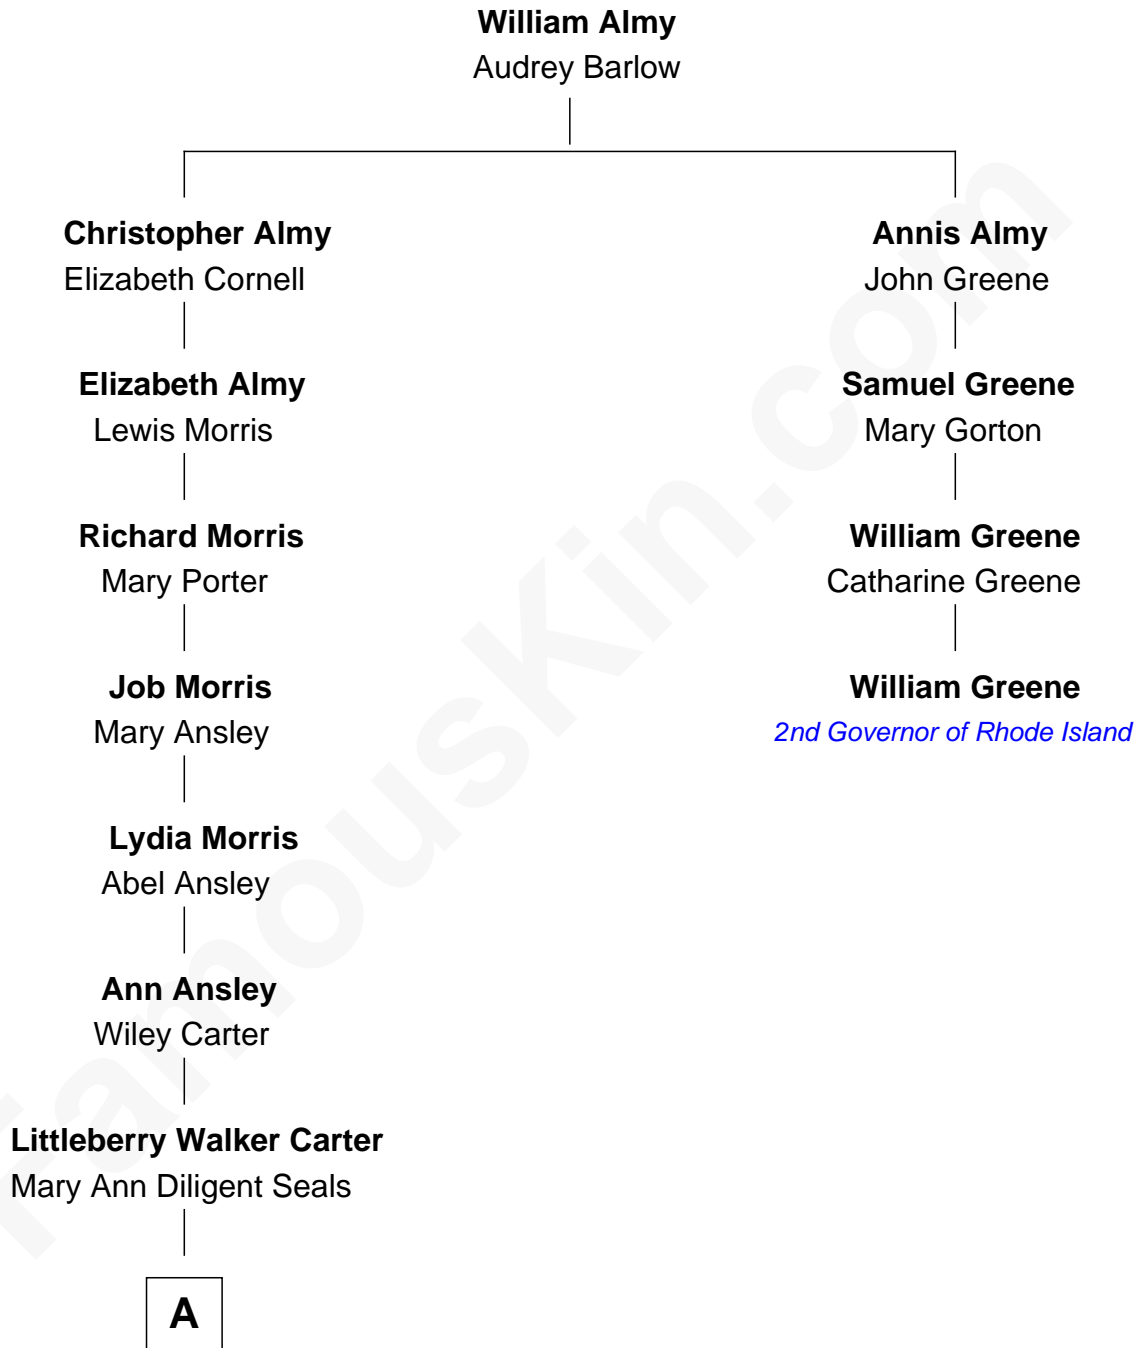

FamousKin.com Relationship Chart of

Jimmy Carter

39th U.S. President

3rd cousin 6 times removed of

William Greene

2nd Governor of Rhode Island

A

William Archibald Carter

Nina Pratt

Earl Carter

Lillian Gordy

Jimmy Carter

39th U.S. President

FamousKin.com