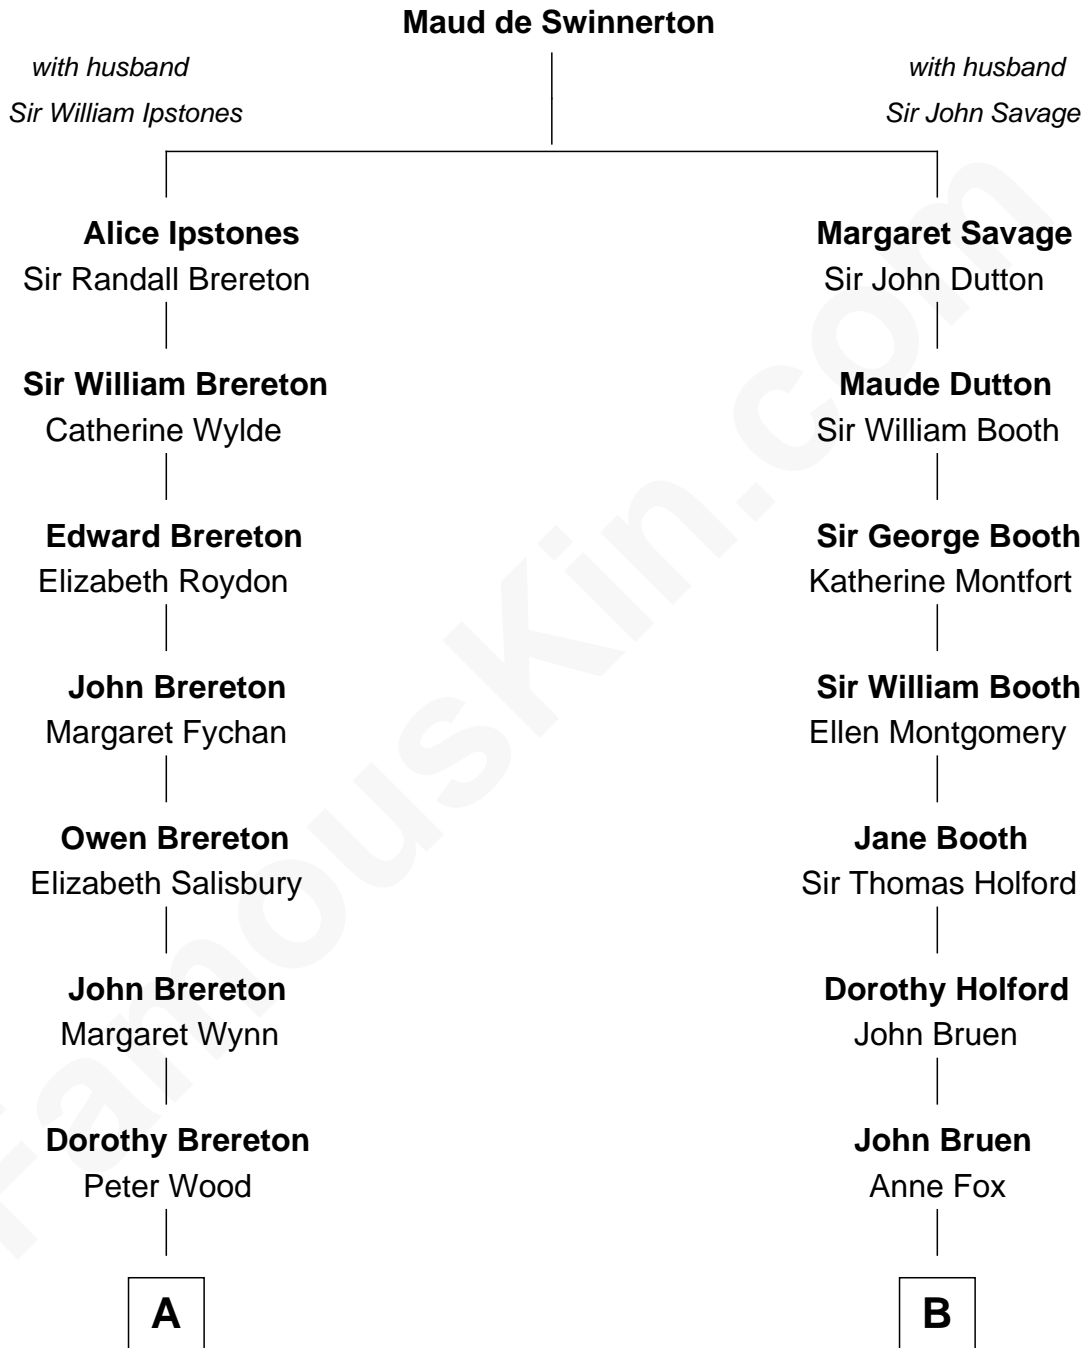

# FamousKin.com Relationship Chart of

**Jimmy Carter**

39th U.S. President

18th cousin 1 time removed of

**Kate Upton**

Sports Illustrated Swimsuit Cover Model

**C**

**Earl Carter**  
Lillian Gordy

**Jimmy Carter**  
*39th U.S. President*

**D**

**Elizabeth Brooks Vial**  
Stephen Edward Upton

**Jefferson Matthew Upton**  
Shelley Fawn Davis

**Kate Upton**  
*Model and Actress*

FamousKin.com