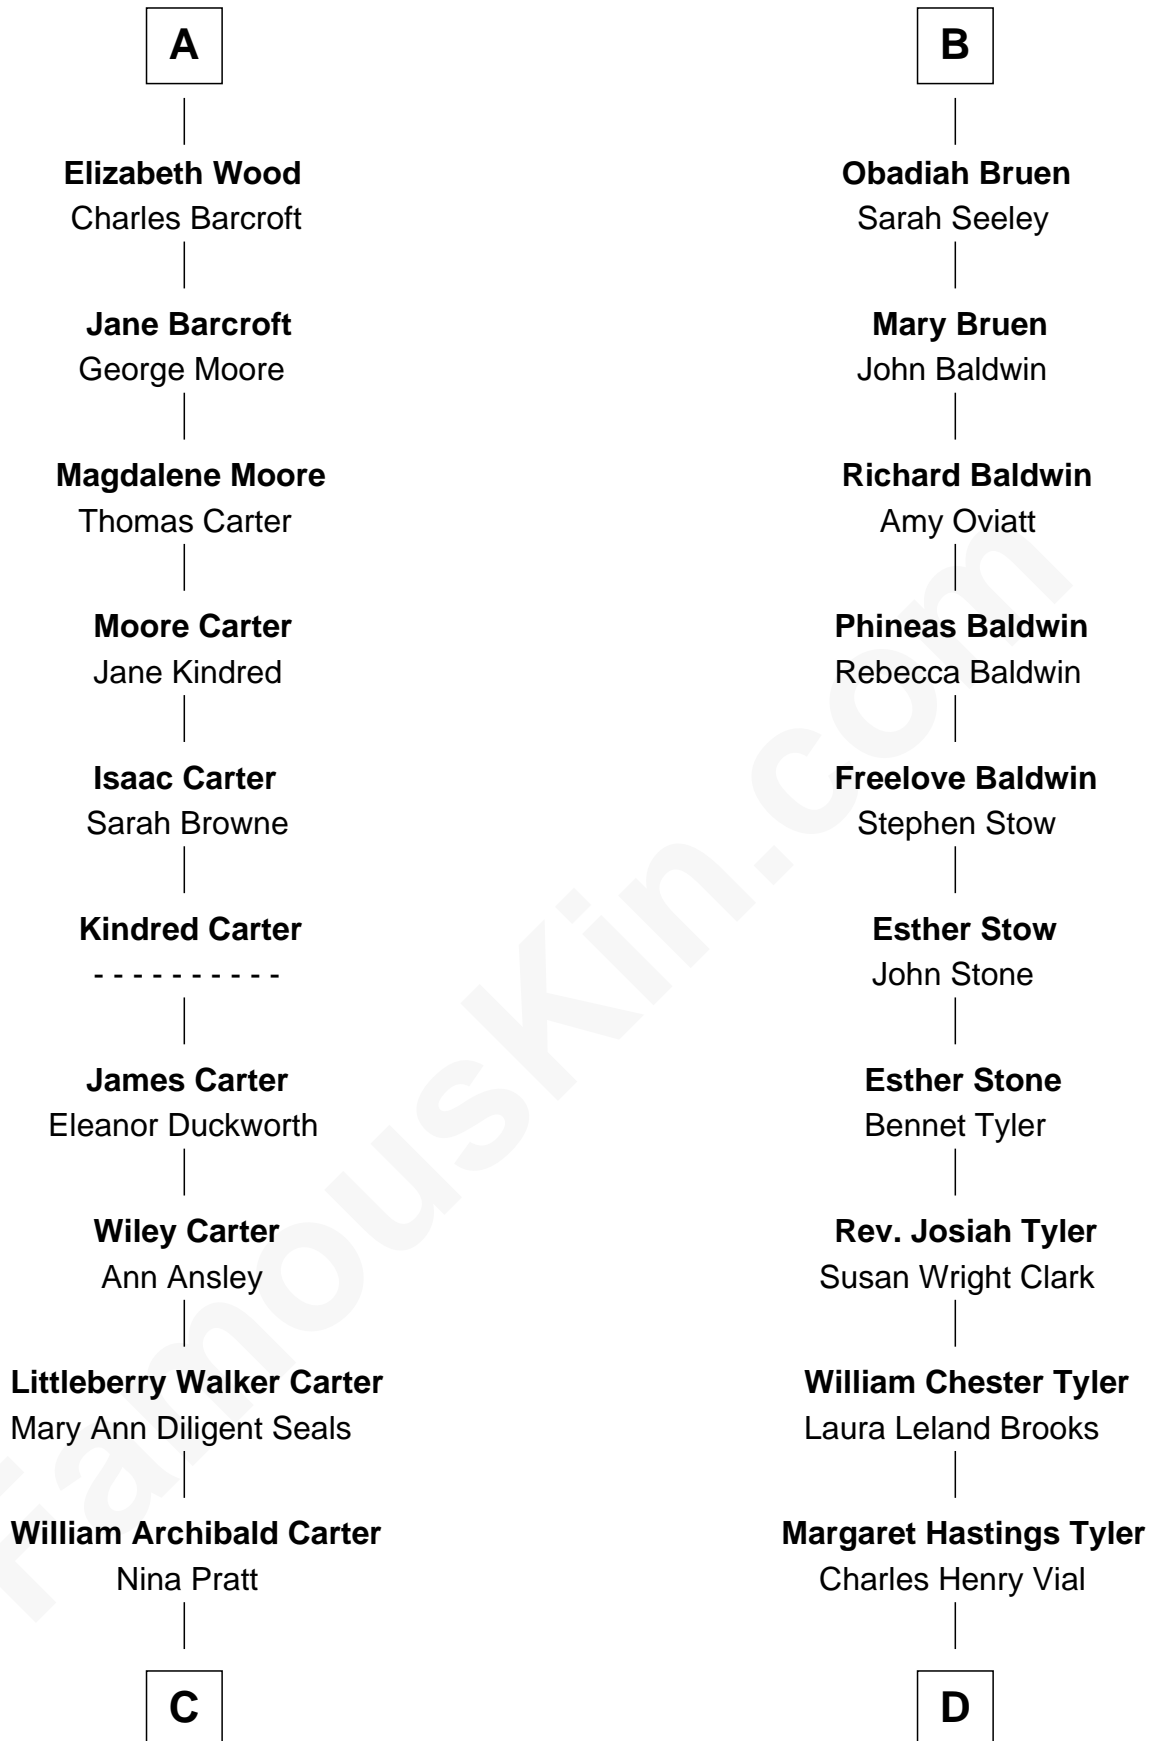

# FamousKin.com Relationship Chart of

**Jimmy Carter**

39th U.S. President

18th cousin 1 time removed of

**Kate Upton**

Sports Illustrated Swimsuit Cover Model

**C**

**Earl Carter**  
Lillian Gordy

**Jimmy Carter**  
*39th U.S. President*

**D**

**Elizabeth Brooks Vial**  
Stephen Edward Upton

**Jefferson Matthew Upton**  
Shelley Fawn Davis

**Kate Upton**  
*Model and Actress*

FamousKin.com