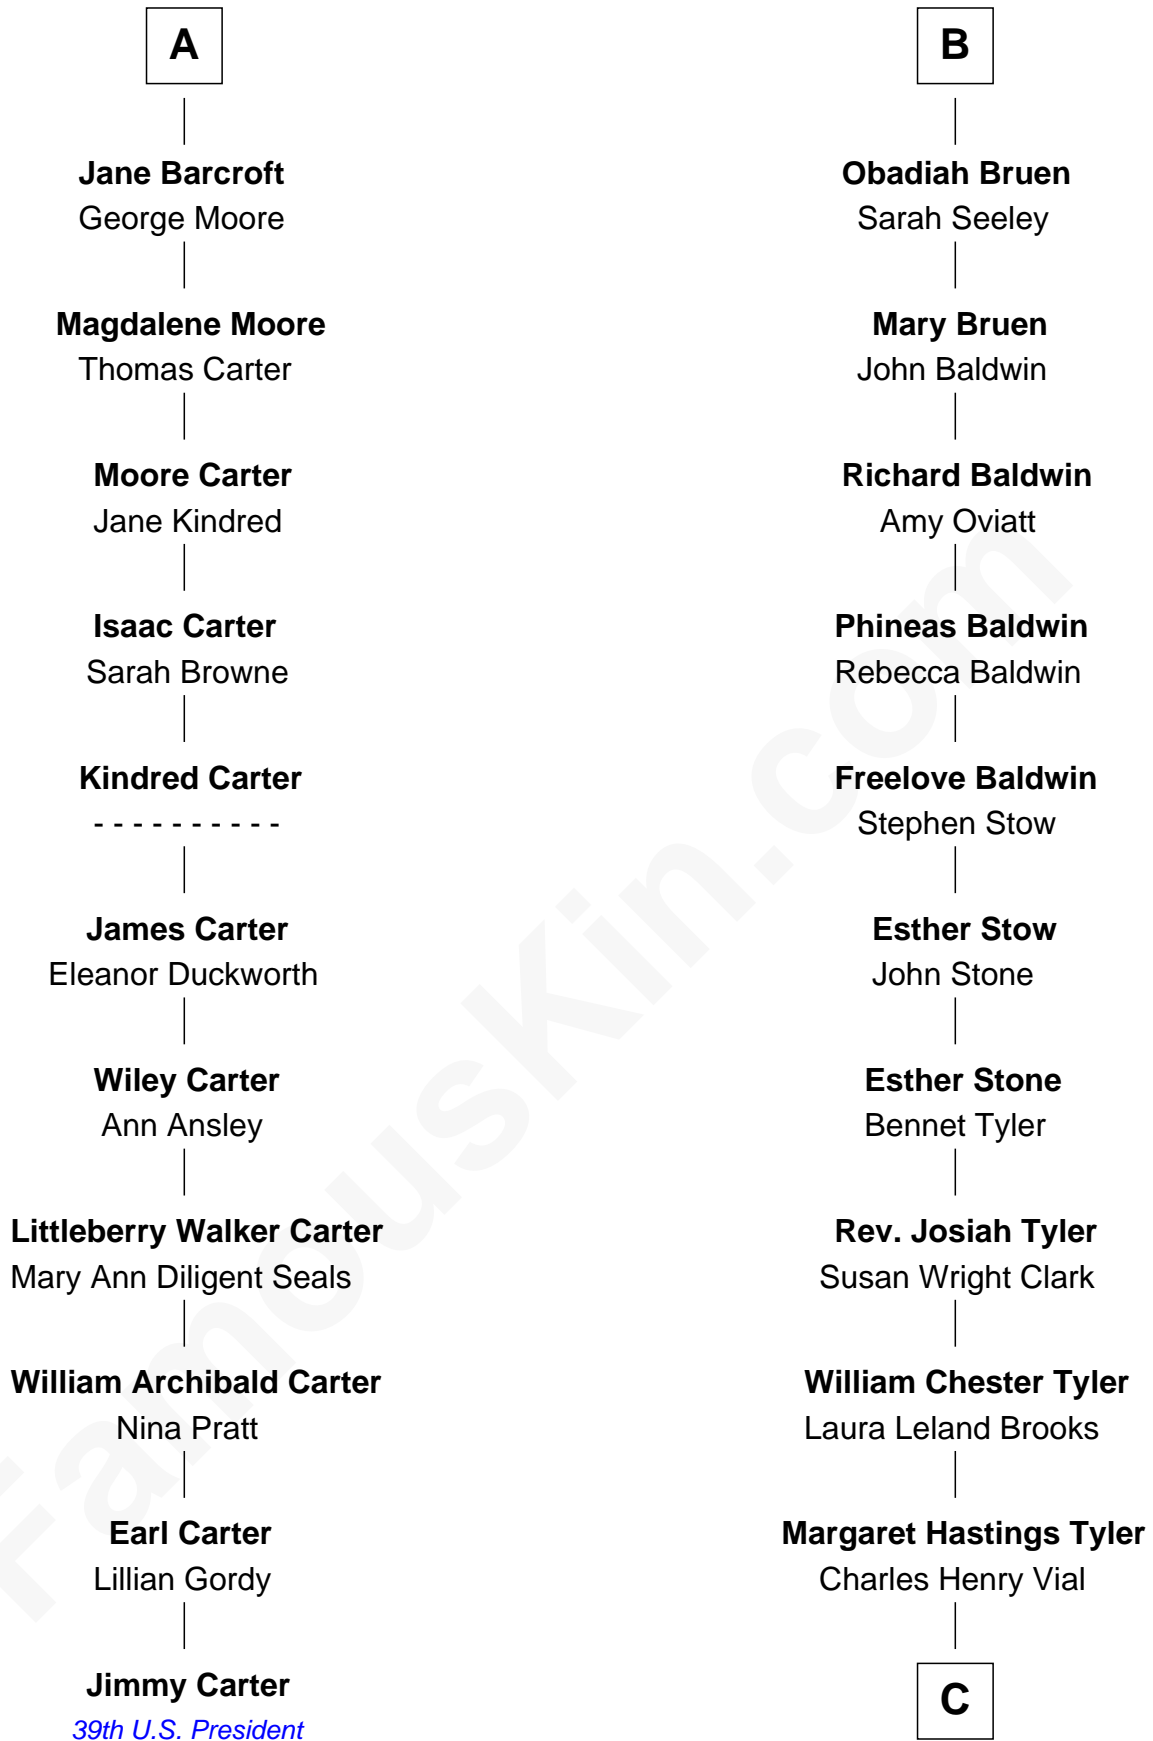

# FamousKin.com Relationship Chart of

**Jimmy Carter**

39th U.S. President

17th cousin 2 times removed of

**Kate Upton**

Sports Illustrated Swimsuit Cover Model

**Sir Randall Brereton**

Alice Ipstones

**John Brereton**

Margaret Wynn

**Dorothy Brereton**

Peter Wood

**Elizabeth Wood**

Charles Barcroft

**A**

**Randall Brereton**

Katherine Bulkeley

**Randall Brereton**

Emma Carrington

**Ralph Brereton**

Joan - - - - -

**Margery Brereton**

Sir John Holford

**Sir Thomas Holford**

Jane Booth

**Dorothy Holford**

John Bruen

**John Bruen**

Anne Fox

**B**

**C**

**Elizabeth Brooks Vial**  
Stephen Edward Upton