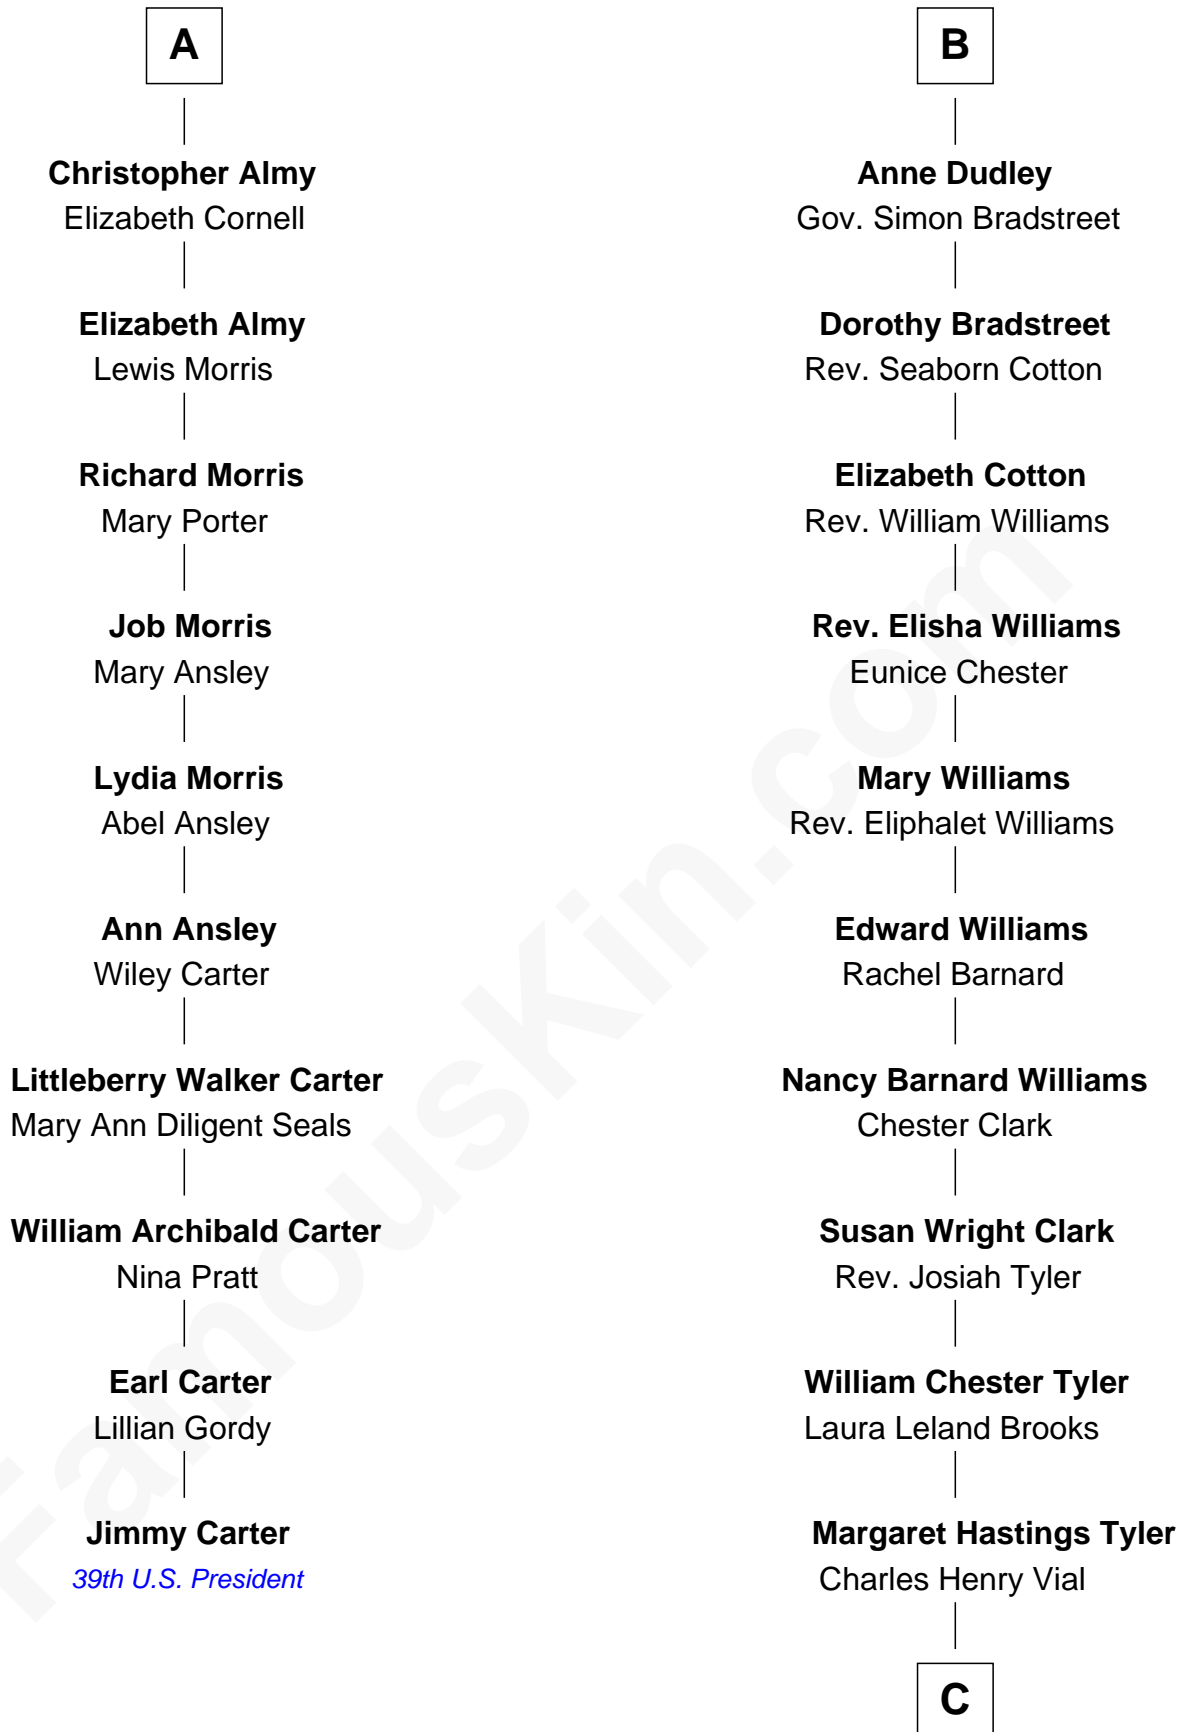

# FamousKin.com Relationship Chart of

**Jimmy Carter**

39th U.S. President

16th cousin 3 times removed of

**Kate Upton**

Sports Illustrated Swimsuit Cover Model

**C**

**Elizabeth Brooks Vial**  
Stephen Edward Upton

**Jefferson Matthew Upton**  
Shelley Fawn Davis

**Kate Upton**  
*Model and Actress*

FamousKin.com