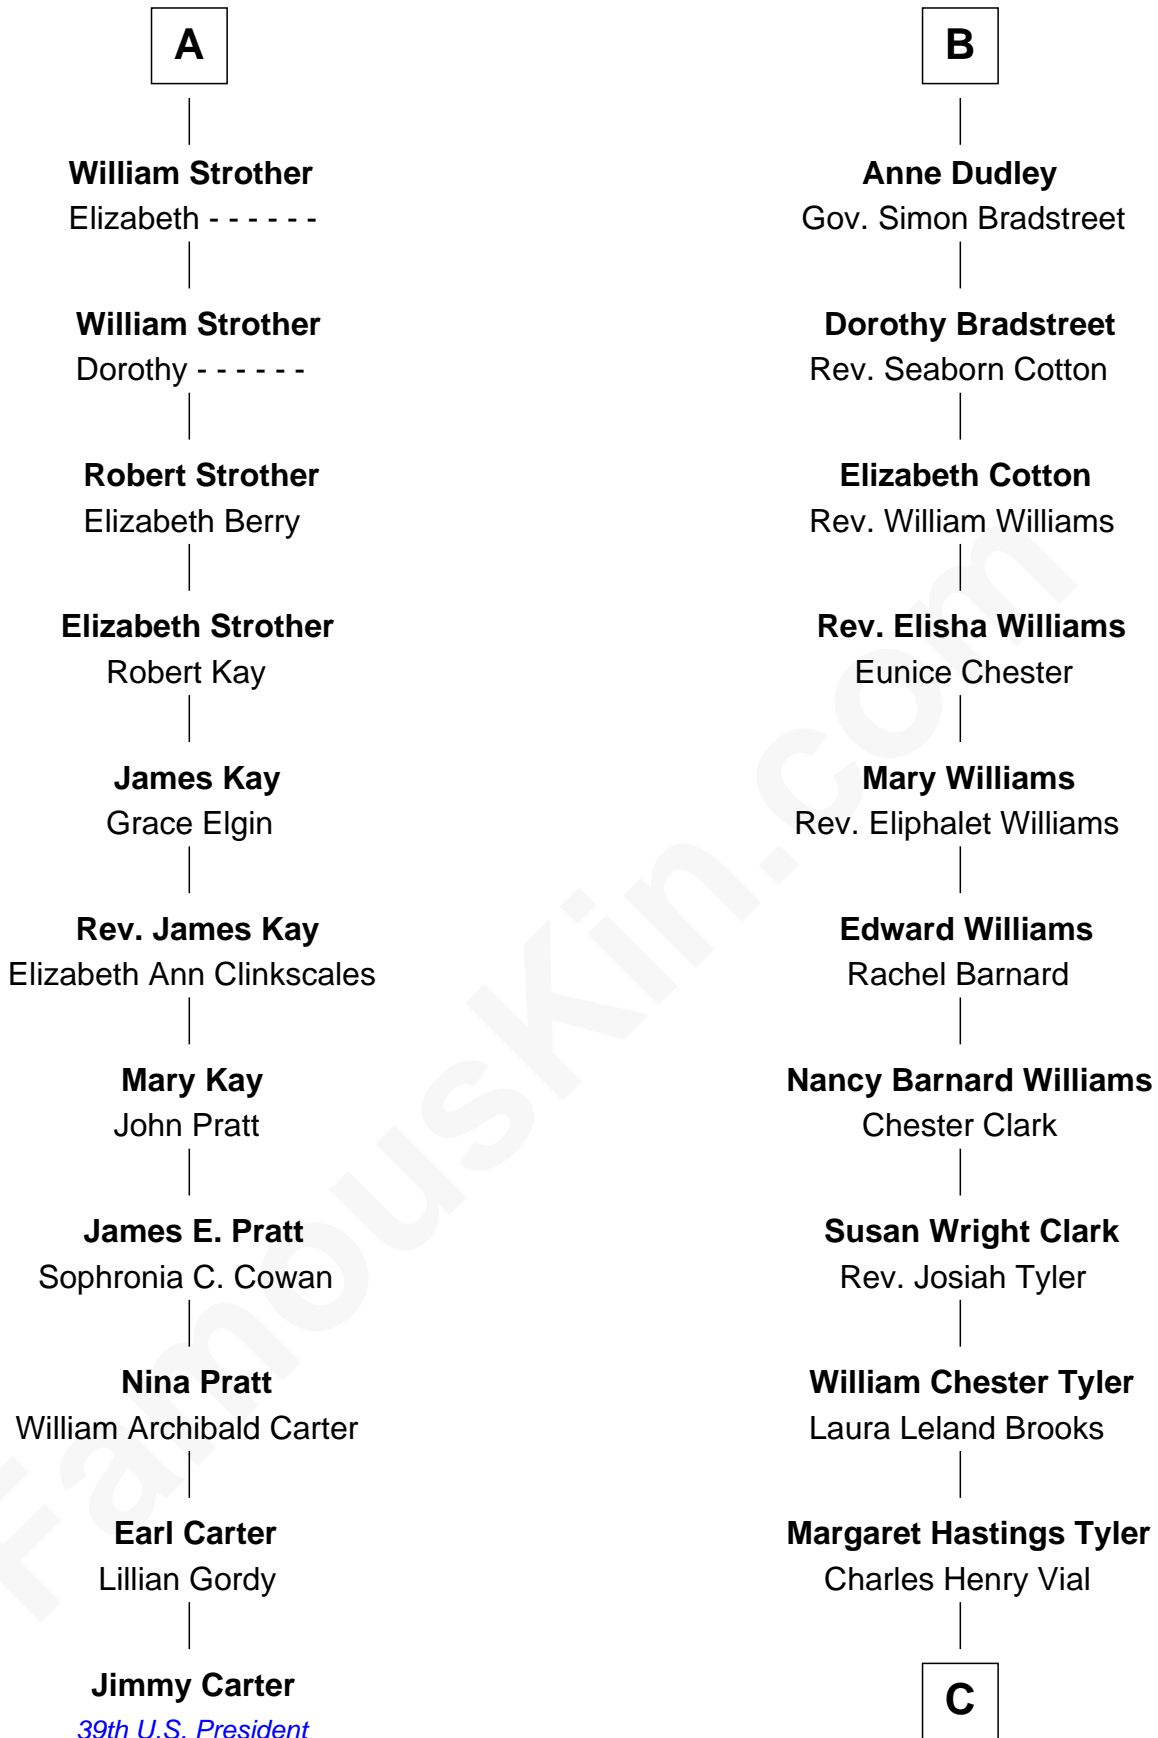

FamousKin.com Relationship Chart of

Jimmy Carter
39th U.S. President

17th cousin 2 times removed of

Kate Upton
Sports Illustrated Swimsuit Cover Model

C

Elizabeth Brooks Vial
Stephen Edward Upton

Jefferson Matthew Upton
Shelley Fawn Davis