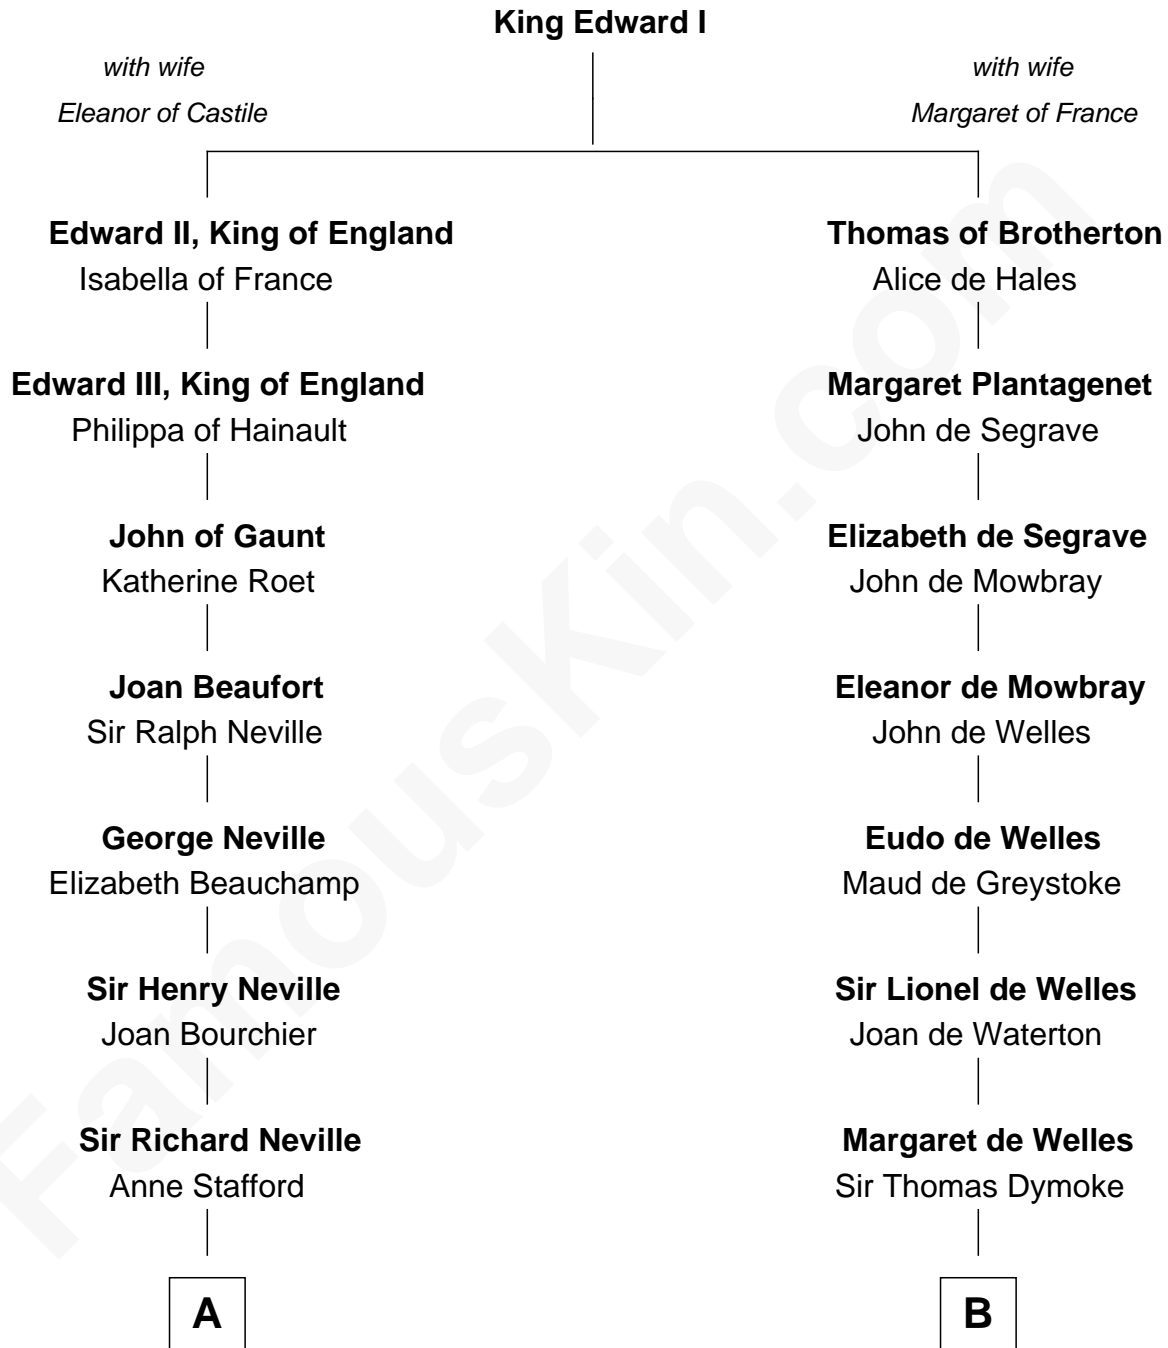

FamousKin.com Relationship Chart of

Jimmy Carter
39th U.S. President

21st cousin of

Ray Bradbury
Author of *The Martian Chronicles*

C

Mary Kay
John Pratt

James E. Pratt
Sophronia C. Cowan

Nina Pratt
William Archibald Carter

Earl Carter
Lillian Gordy

Jimmy Carter
39th U.S. President

D

Samuel Bradbury
Frances Mary Rohead

Samuel Irving Bradbury
Mary Adell Spaulding

Samuel Hinkston Bradbury
Minnie Alice Davis

Leonard Spaulding Bradbury
Esther Marie Moberg