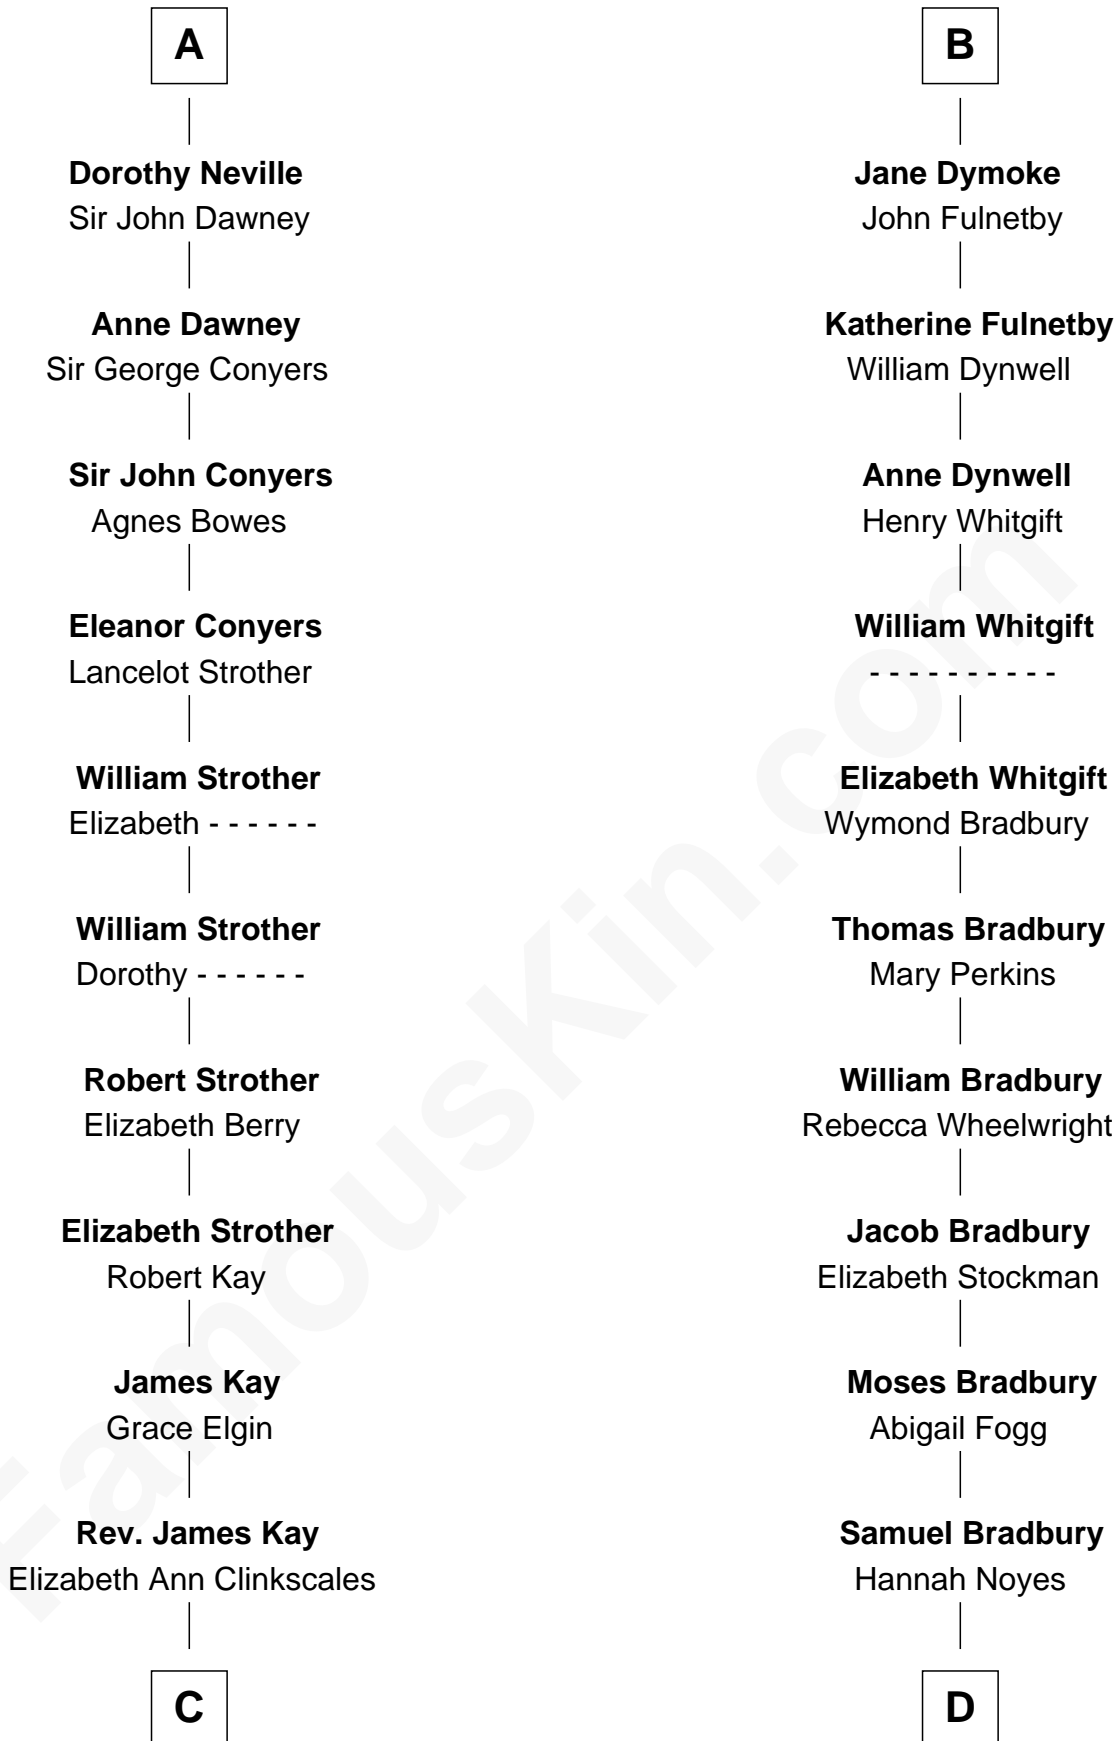

FamousKin.com Relationship Chart of

Jimmy Carter
39th U.S. President

21st cousin of

Ray Bradbury
Author of *The Martian Chronicles*

C

Mary Kay
John Pratt

James E. Pratt
Sophronia C. Cowan

Nina Pratt
William Archibald Carter

Earl Carter
Lillian Gordy

Jimmy Carter
39th U.S. President

D

Samuel Bradbury
Frances Mary Rohead

Samuel Irving Bradbury
Mary Adell Spaulding

Samuel Hinkston Bradbury
Minnie Alice Davis

Leonard Spaulding Bradbury
Esther Marie Moberg