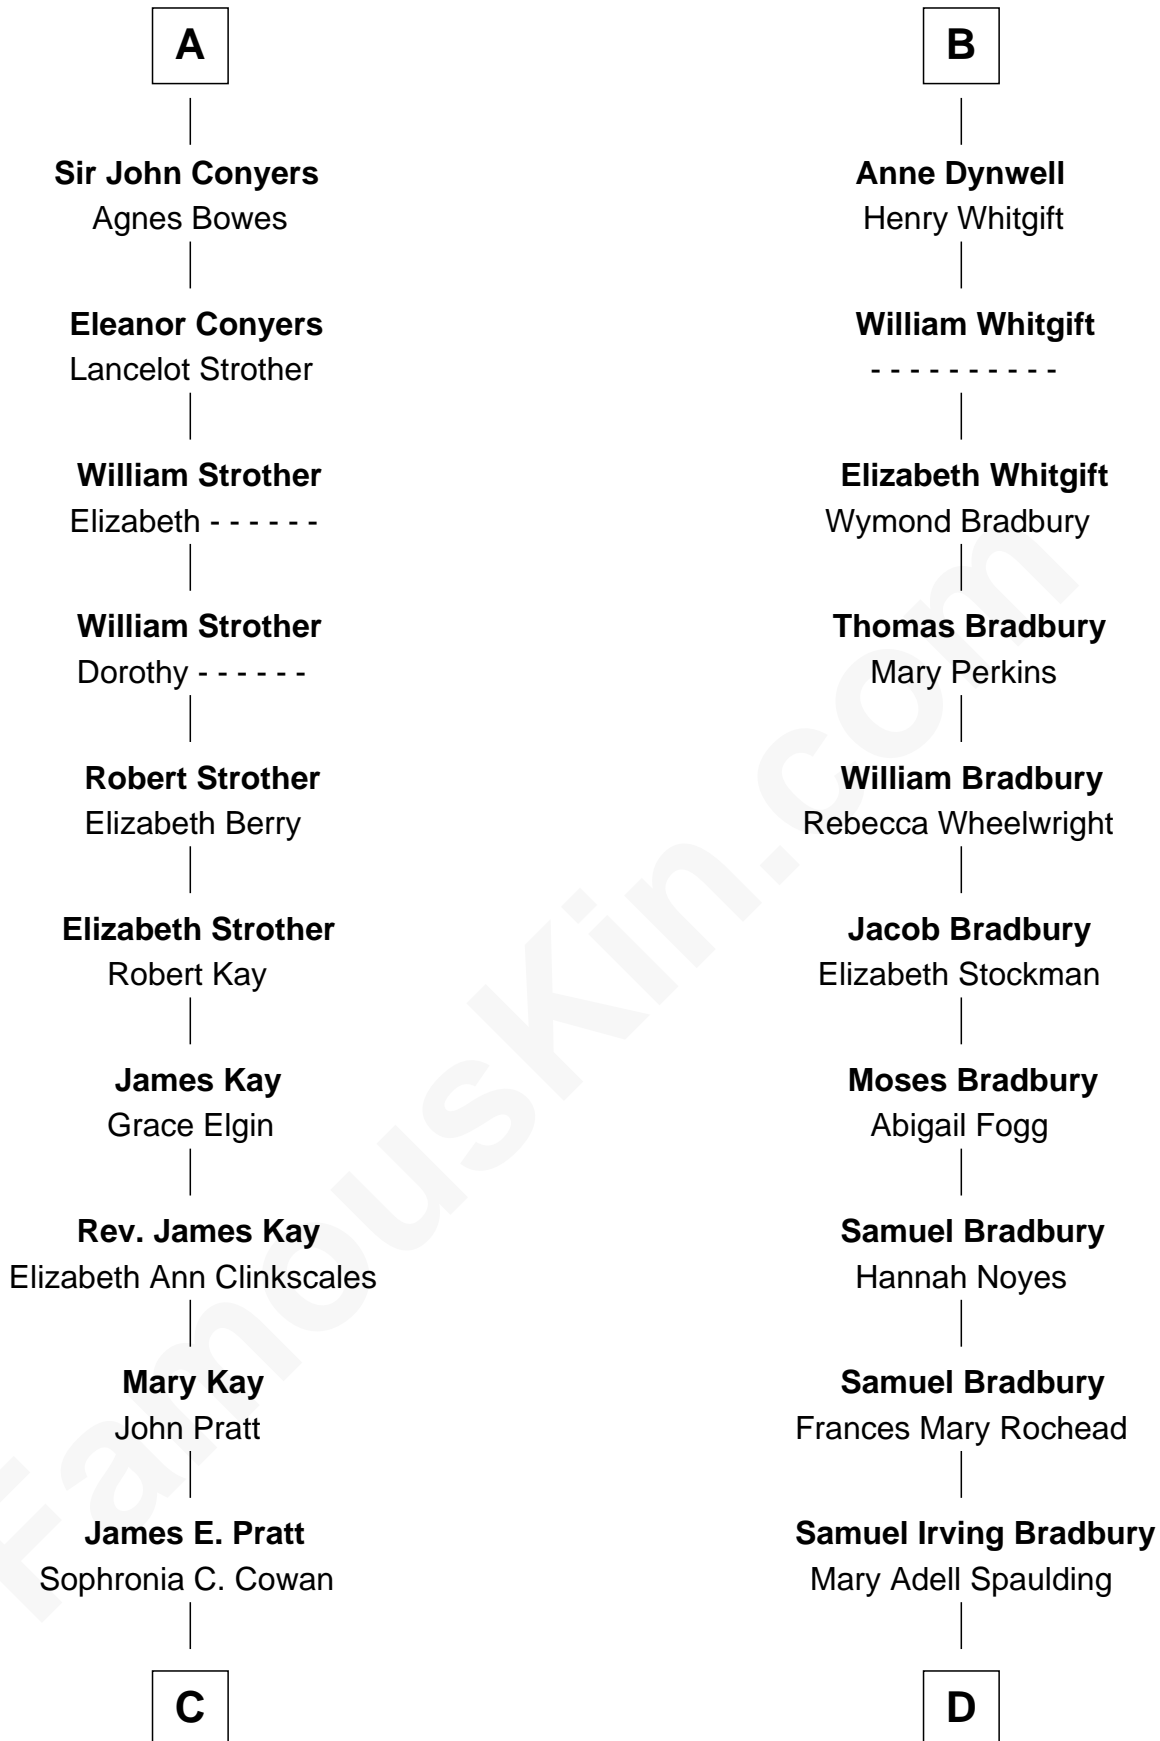

FamousKin.com Relationship Chart of

Jimmy Carter
39th U.S. President

19th cousin of

Ray Bradbury
Author of *The Martian Chronicles*

C

Nina Pratt

William Archibald Carter

Earl Carter

Lillian Gordy

Jimmy Carter

39th U.S. President

D

Samuel Hinkston Bradbury

Minnie Alice Davis

Leonard Spaulding Bradbury

Esther Marie Moberg

Ray Bradbury

Author of The Martian Chronicles

FamousKin.com