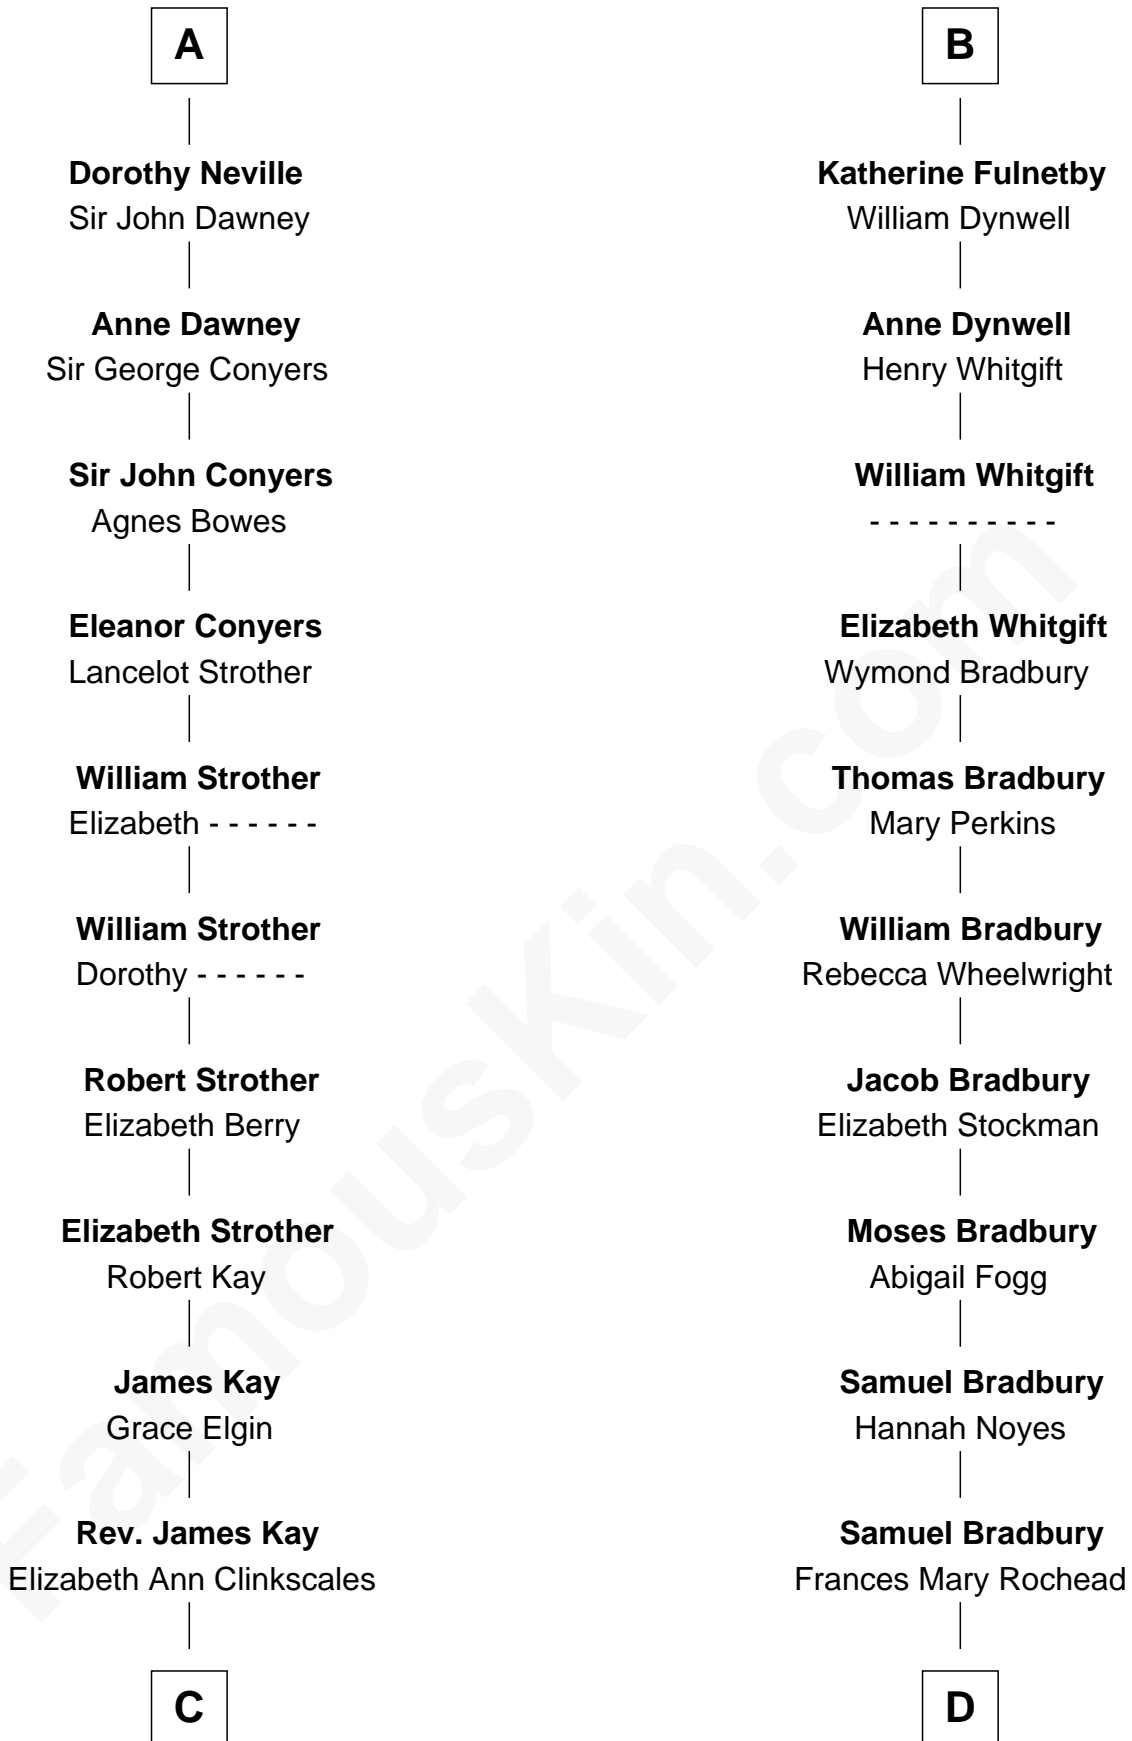

FamousKin.com Relationship Chart of

Jimmy Carter

39th U.S. President

20th cousin 1 time removed of

Ray Bradbury

Author of The Martian Chronicles

Bartholomew de Badlesmere

Margaret de Clare

Sir William de Ros

Maud de Roos

John de Welles

John de Welles

Eleanor de Mowbray

Eudo de Welles

Maud de Greystoke

Sir Lionel de Welles

Joan de Waterton

Margaret de Welles

Sir Thomas Dymoke

Jane Dymoke

John Fulnetby

B

C

Mary Kay
John Pratt

James E. Pratt
Sophronia C. Cowan

Nina Pratt
William Archibald Carter

Earl Carter
Lillian Gordy

Jimmy Carter
39th U.S. President

D

Samuel Irving Bradbury
Mary Adell Spaulding

Samuel Hinkston Bradbury
Minnie Alice Davis