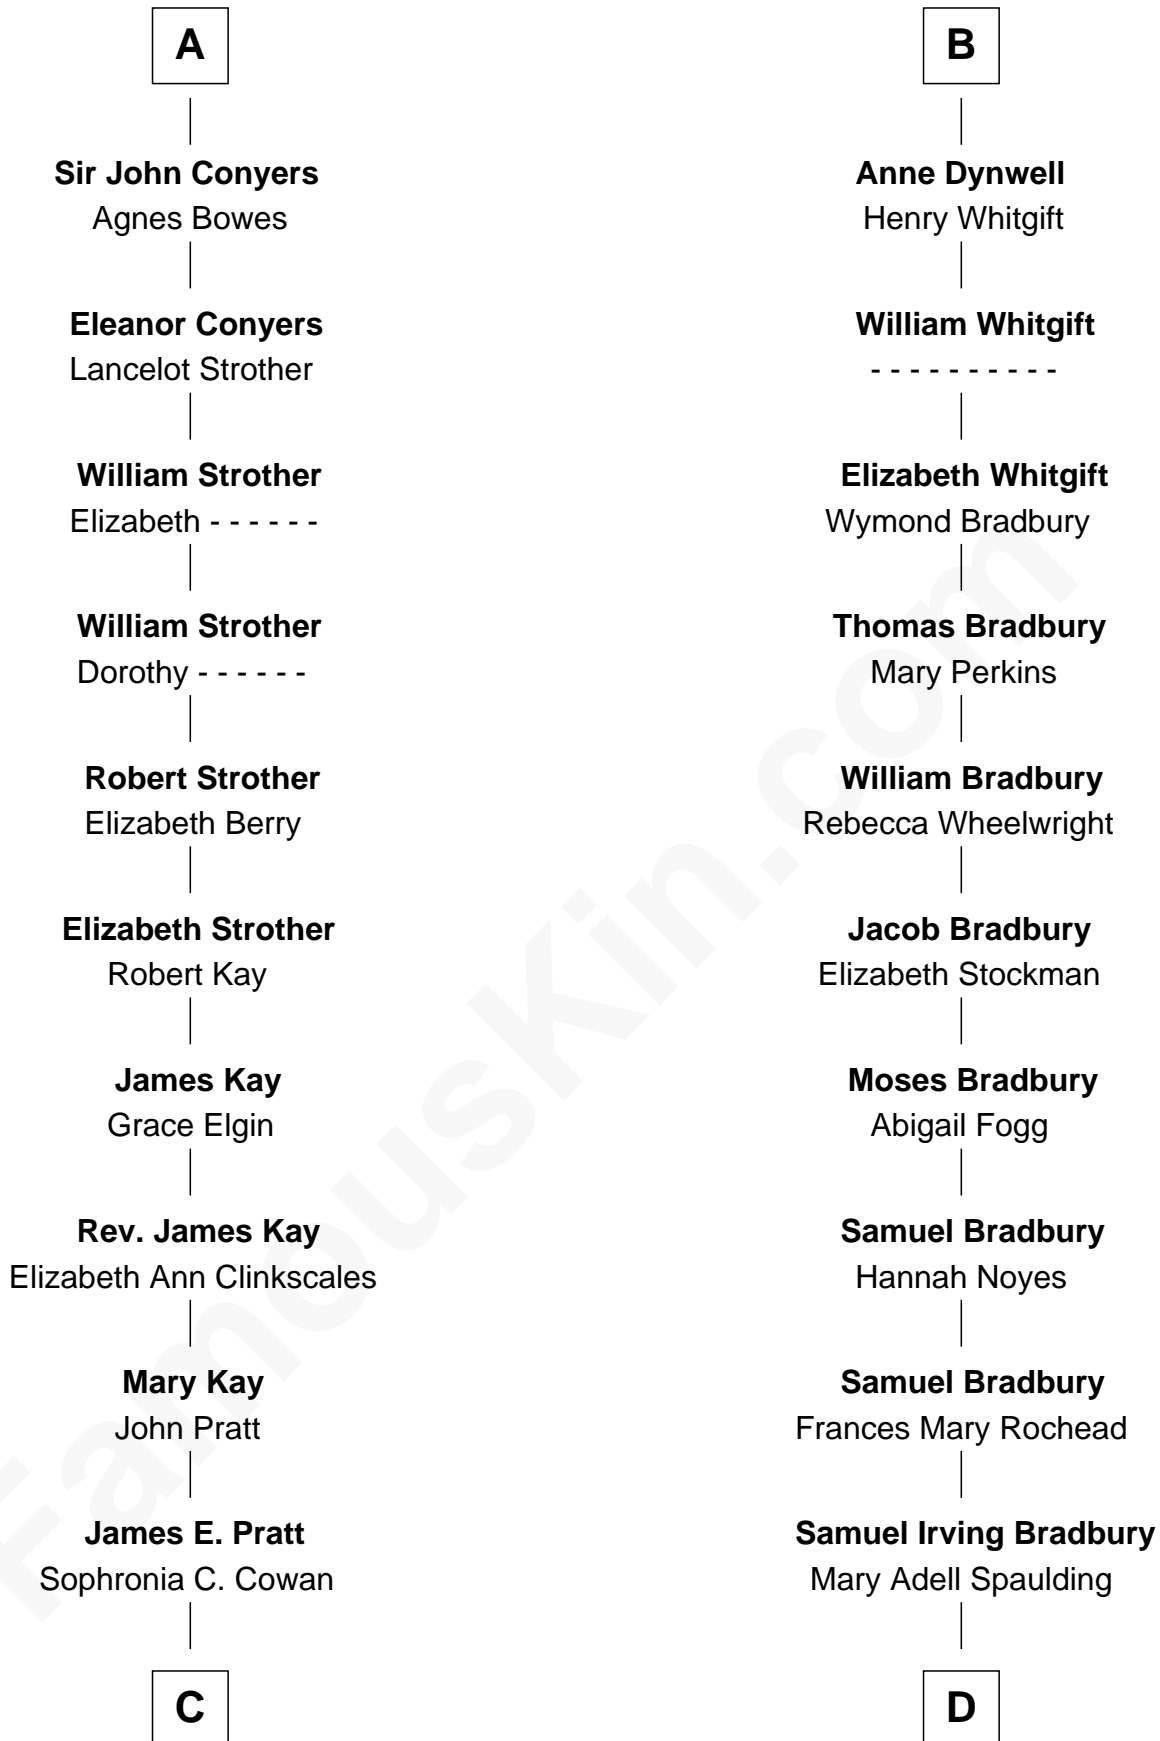

FamousKin.com Relationship Chart of

Jimmy Carter

39th U.S. President

19th cousin of

Ray Bradbury

Author of The Martian Chronicles

Sir Henry de Percy

Idoine de Clifford

Maude de Percy
Sir John de Neville

Sir Ralph Neville
Joan Beaufort

George Neville
Elizabeth Beauchamp

Sir Henry Neville
Joan Bouchier

Sir Richard Neville
Anne Stafford

Dorothy Neville
Sir John Dawney

Anne Dawney
Sir George Conyers

A

Isabel de Percy
Sir William de Aton

Elizabeth de Aton
Sir John Conyers

Robert Conyers
Isabel Pert

Joan Conyers
Sir Philip Dymoke

Sir Thomas Dymoke
Margaret de Welles

Jane Dymoke
John Fulnetby

Katherine Fulnetby
William Dynwell

B

C

Nina Pratt
William Archibald Carter

Earl Carter
Lillian Gordy

Jimmy Carter
39th U.S. President

D

Samuel Hinkston Bradbury
Minnie Alice Davis

Leonard Spaulding Bradbury
Esther Marie Moberg