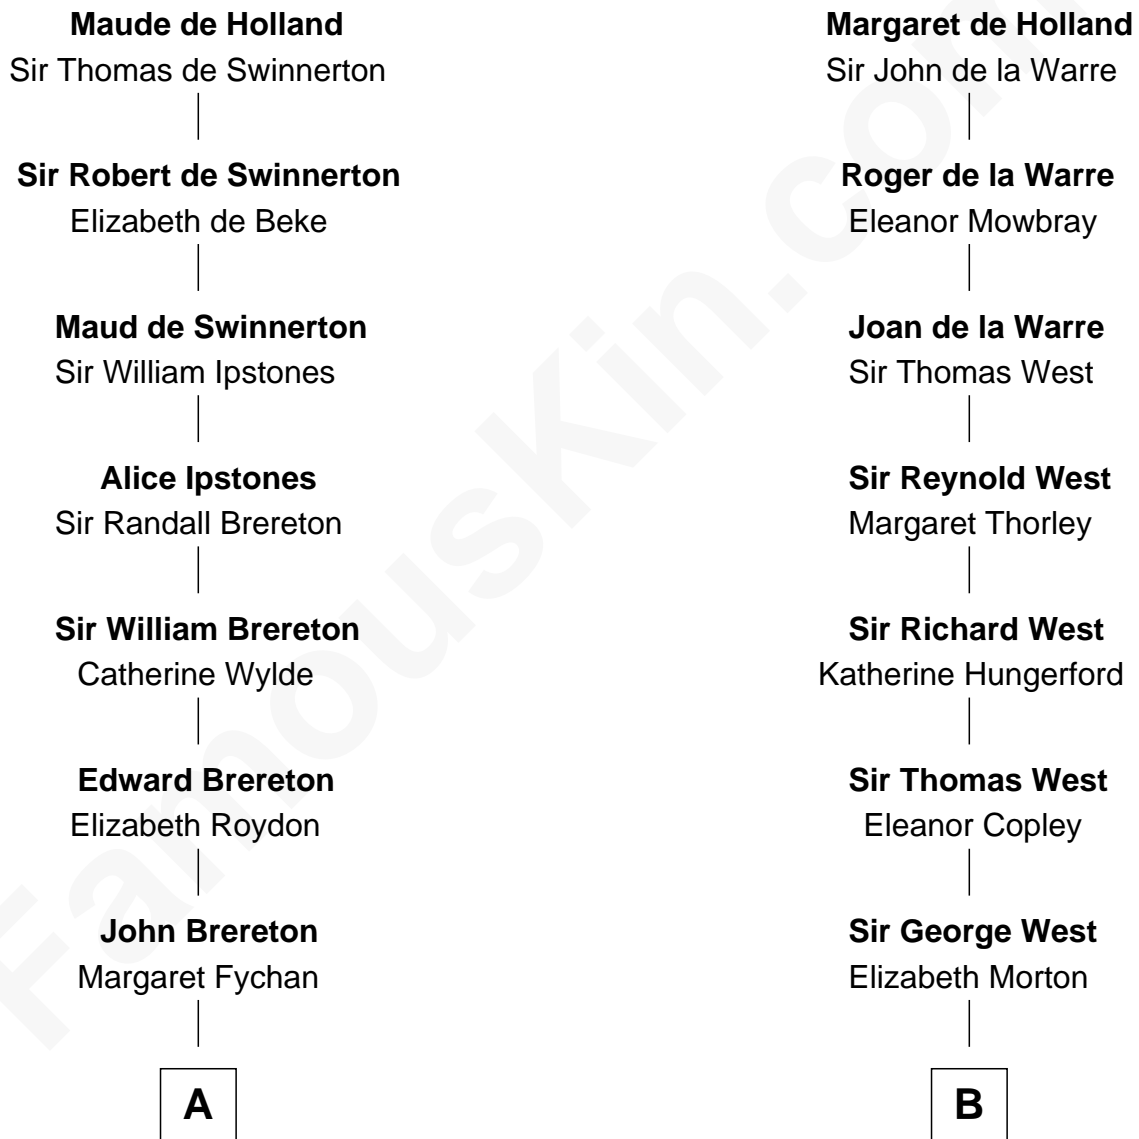

FamousKin.com Relationship Chart of

Jimmy Carter

39th U.S. President

19th cousin 2 times removed of

Ray Bradbury

Author of The Martian Chronicles

Sir Robert de Holland

Maude la Zouche

C

Wiley Carter
Ann Ansley

Littleberry Walker Carter
Mary Ann Diligent Seals

William Archibald Carter
Nina Pratt

Earl Carter
Lillian Gordy

Jimmy Carter
39th U.S. President

D

Samuel Hinkston Bradbury
Minnie Alice Davis