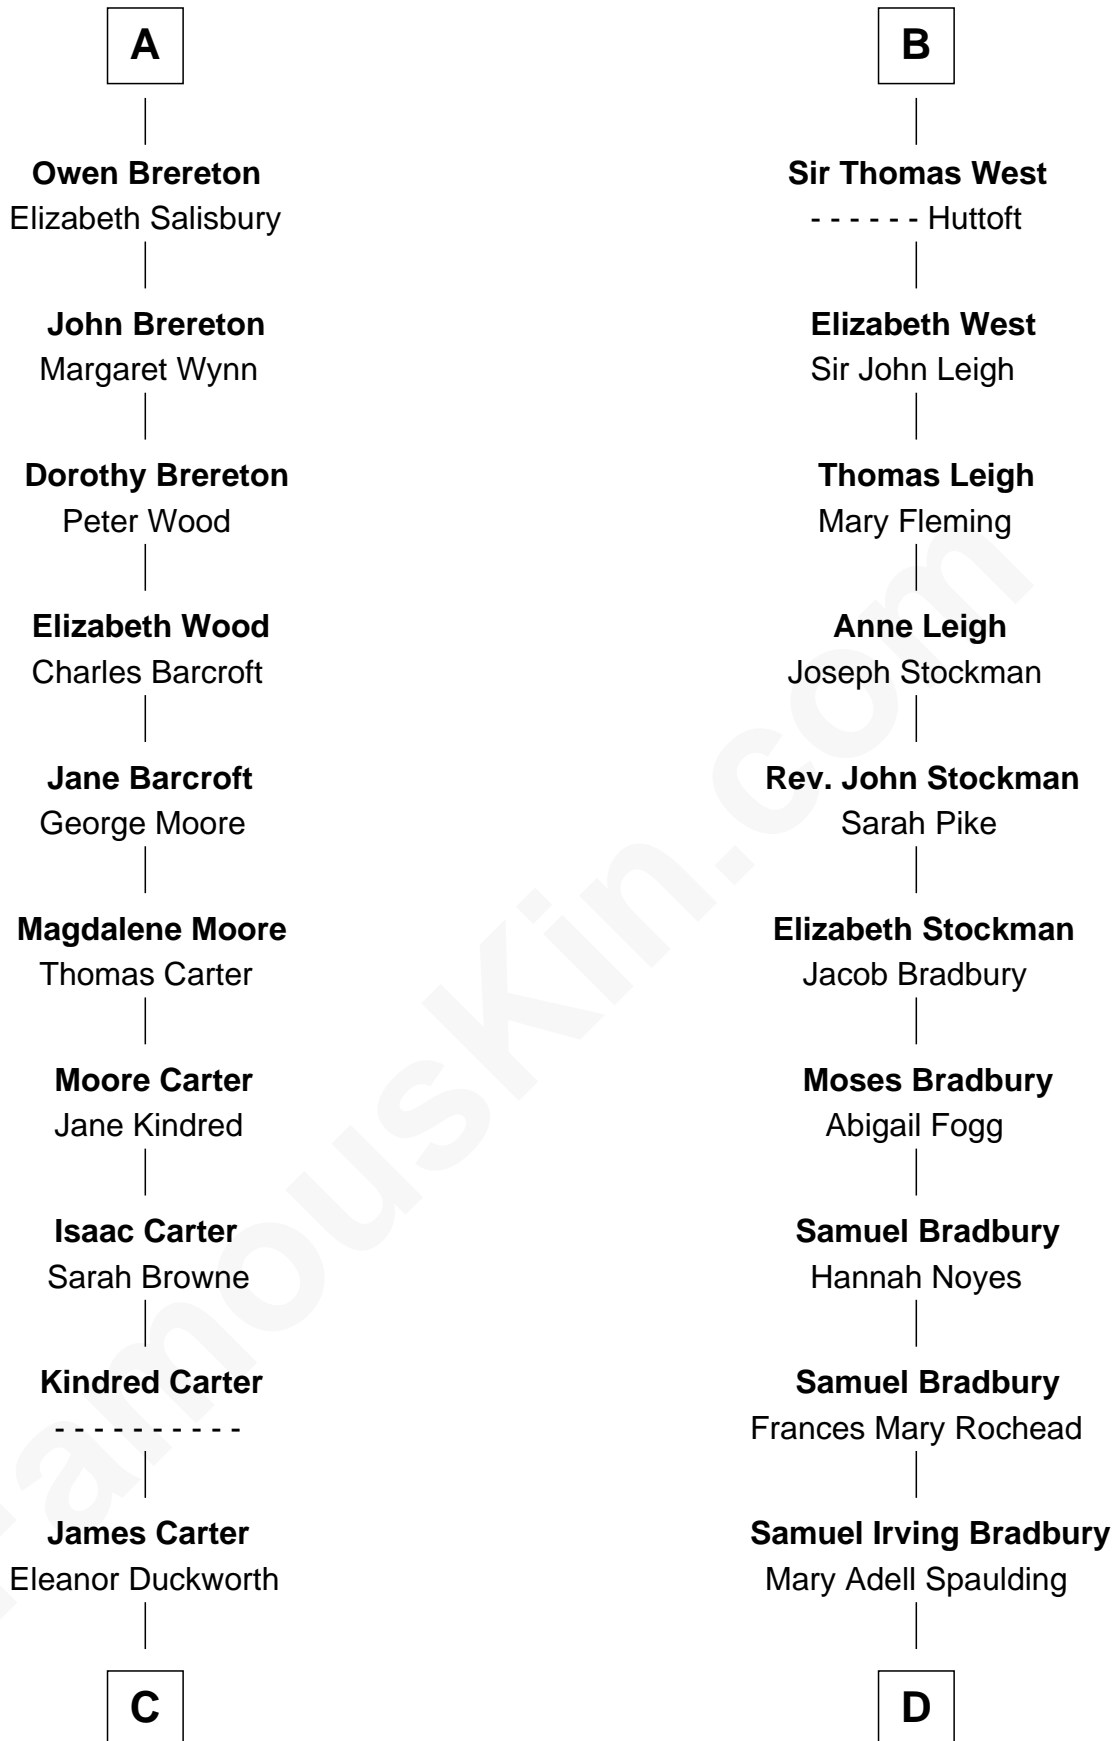

FamousKin.com Relationship Chart of

Jimmy Carter

39th U.S. President

19th cousin 2 times removed of

Ray Bradbury

Author of The Martian Chronicles

Sir Robert de Holland

Maude la Zouche

C

Wiley Carter
Ann Ansley

Littleberry Walker Carter
Mary Ann Diligent Seals

William Archibald Carter
Nina Pratt

Earl Carter
Lillian Gordy

Jimmy Carter
39th U.S. President

D

Samuel Hinkston Bradbury
Minnie Alice Davis

Leonard Spaulding Bradbury
Esther Marie Moberg

Ray Bradbury
Author of The Martian Chronicles

FamousKin.com