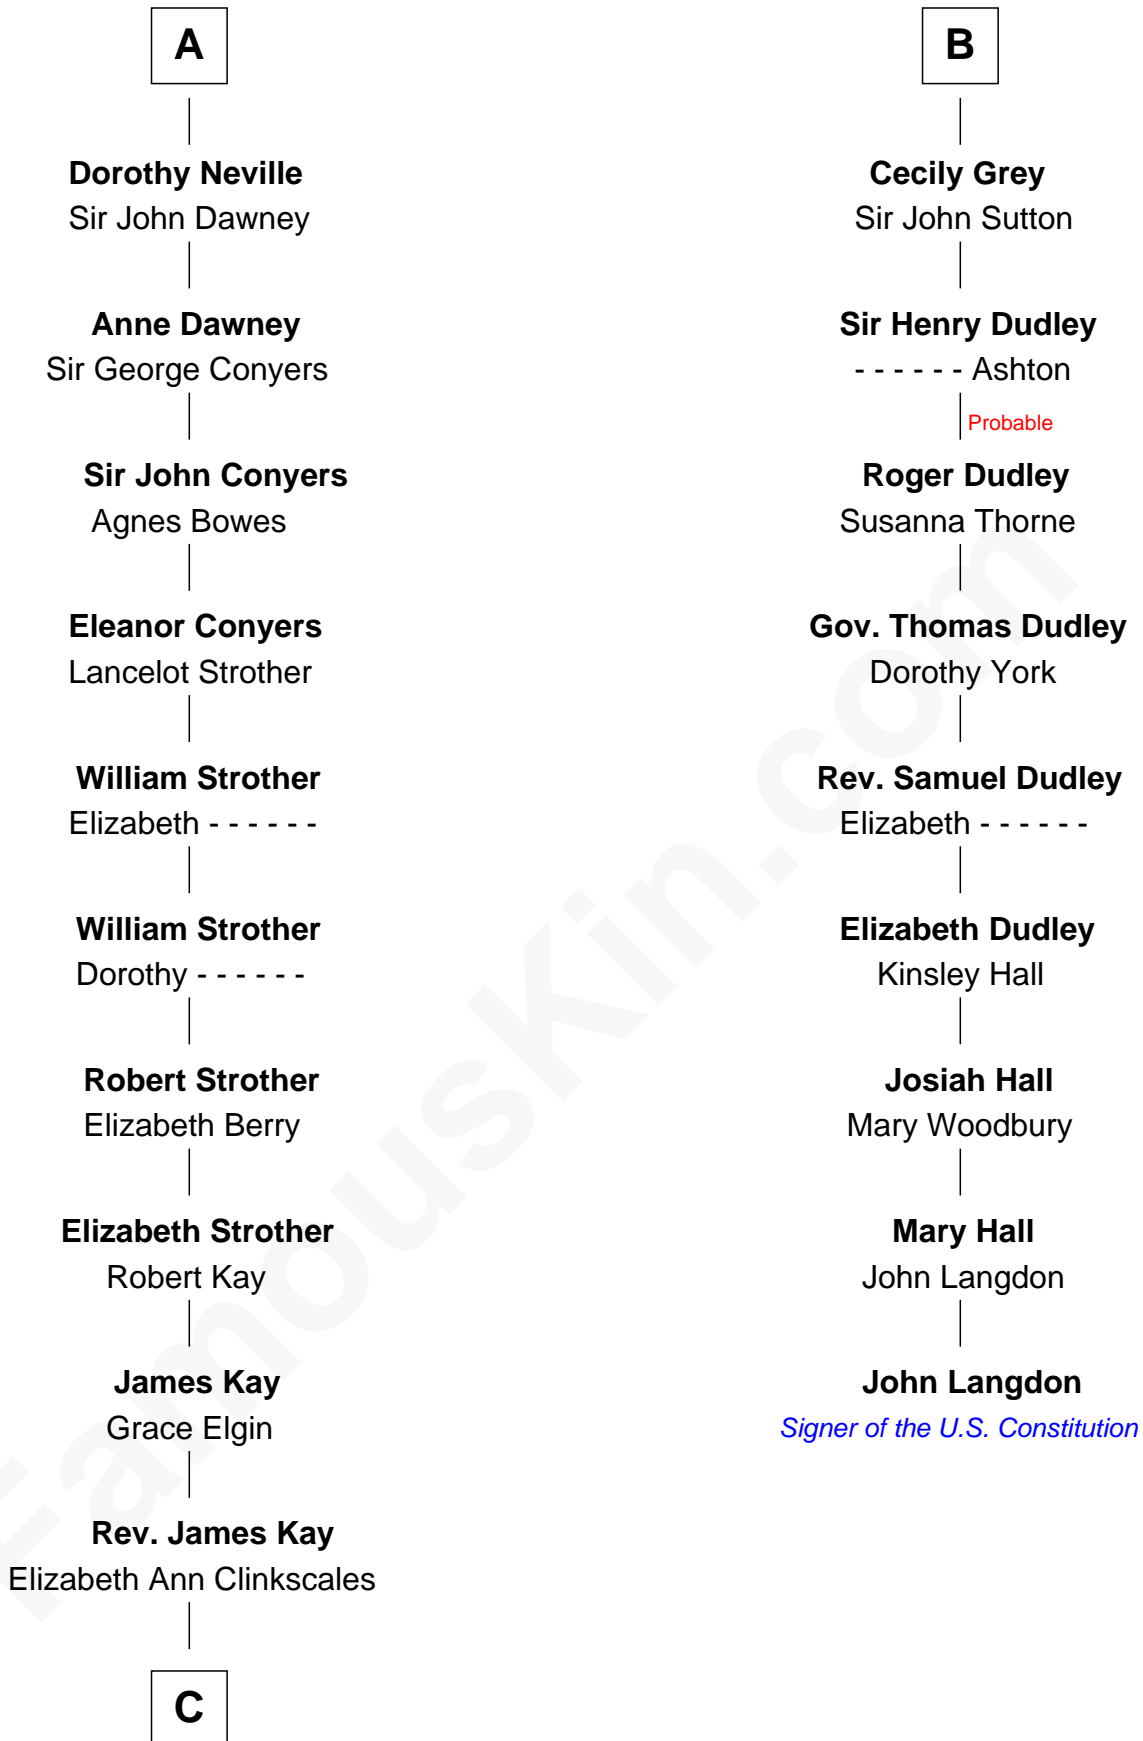

FamousKin.com Relationship Chart of

Jimmy Carter

39th U.S. President

15th cousin 6 times removed of

John Langdon

Signer of the U.S. Constitution

Bartholomew de Badlesmere

Margaret de Clare

Elizabeth de Badlesmere

Sir William de Bohun

Humphrey de Bohun

Joan Fitzalan

Eleanor de Bohun

Sir Thomas Plantagenet

Anne Plantagenet

Sir William Bouchier

Elizabeth Harington

William Bonville

Katherine Neville

Cecily Bonville

Thomas Grey

B

C

—
Mary Kay
John Pratt

—
James E. Pratt
Sophronia C. Cowan

—
Nina Pratt
William Archibald Carter

—
Earl Carter
Lillian Gordy

—
Jimmy Carter
39th U.S. President

FamousKin.com