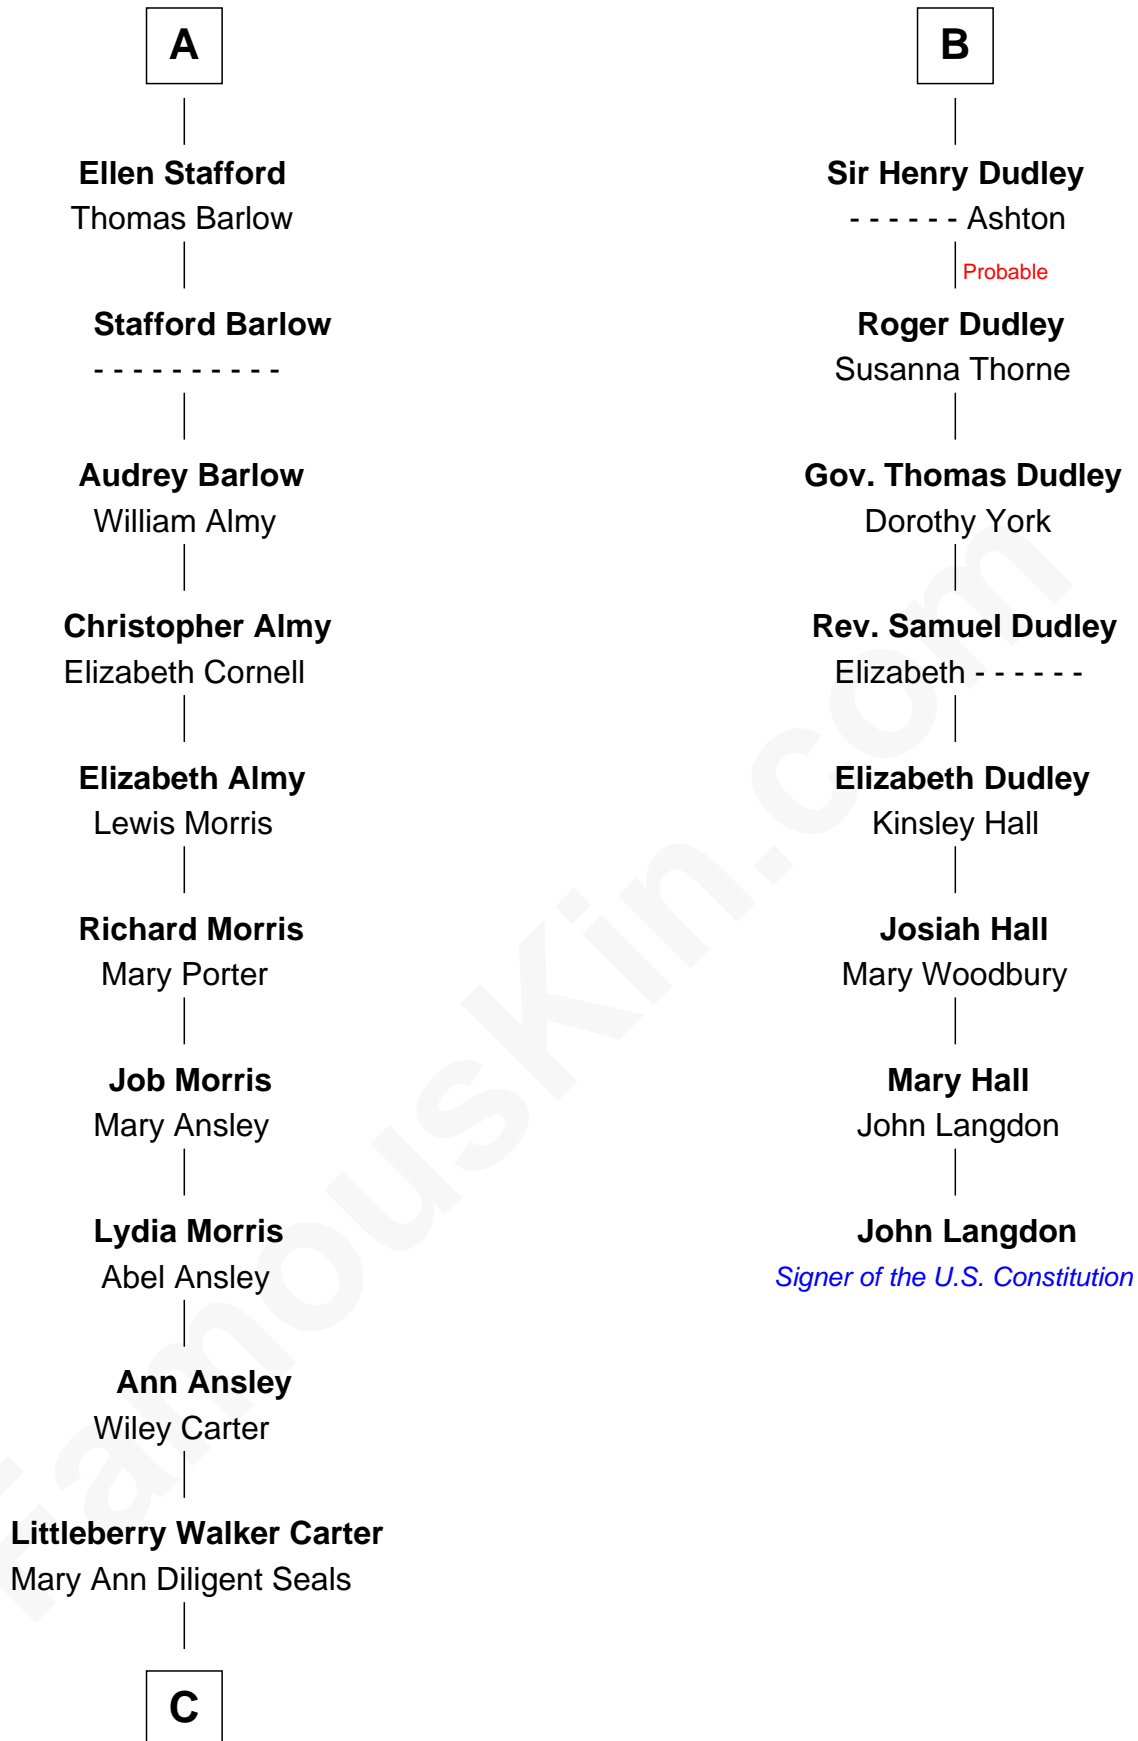

FamousKin.com Relationship Chart of

Jimmy Carter

39th U.S. President

14th cousin 5 times removed of

John Langdon

Signer of the U.S. Constitution

Ralph de Stafford

*with wife
Katherine de Hastang*

Elizabeth Harington

Humphrey Stafford

Katherine Fray

William Bonville

Katherine Neville

Sir Humphrey Stafford

Margaret Fogge

Cecily Bonville

Thomas Grey

Sir Humphrey Stafford

Margaret Tame

Cecily Grey

Sir John Sutton

A

B

C

William Archibald Carter

Nina Pratt

Earl Carter

Lillian Gordy

Jimmy Carter

39th U.S. President

FamousKin.com