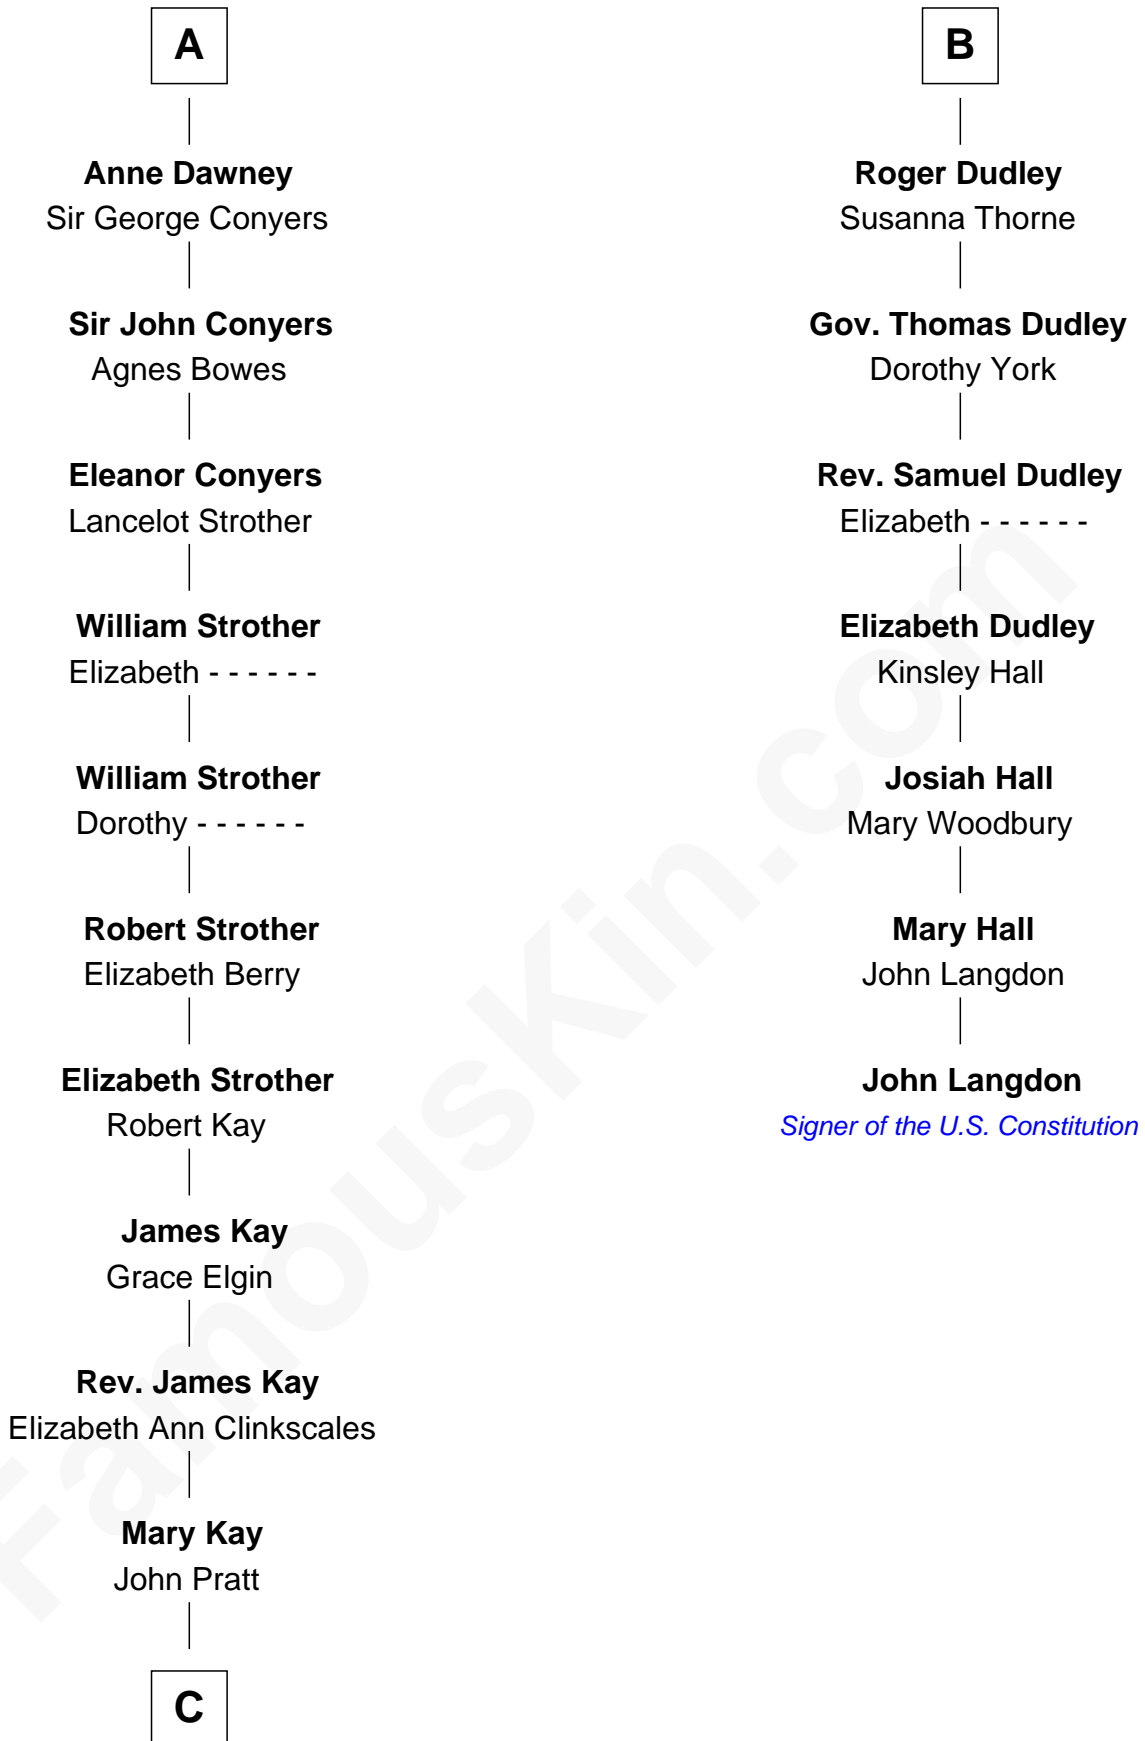

FamousKin.com Relationship Chart of

Jimmy Carter

39th U.S. President

13th cousin 7 times removed of

John Langdon

Signer of the U.S. Constitution

Richard Fitzalan
Eleanor Plantagenet

Joan Fitzalan
Humphrey de Bohun

Eleanor de Bohun
Sir Thomas Plantagenet

Anne Plantagenet
Sir William Bouchier

Sir John Bouchier
Margaret Berners

Joan Bouchier
Sir Henry Neville

Sir Richard Neville
Anne Stafford

Dorothy Neville
Sir John Dawney

A

Alice Fitzalan
Sir Thomas de Holand

Eleanor Holand
Edward Cherleton

Joyce Cherleton
Sir John Tiptoft

Joyce Tiptoft
Sir Edmund Sutton

Sir Edward Sutton
Cecily Willoughby

Sir John Sutton
Cecily Grey

Sir Henry Dudley
----- Ashton

B

Probable

C

—
James E. Pratt
Sophronia C. Cowan

—
Nina Pratt
William Archibald Carter

—
Earl Carter
Lillian Gordy

—
Jimmy Carter
39th U.S. President

FamousKin.com