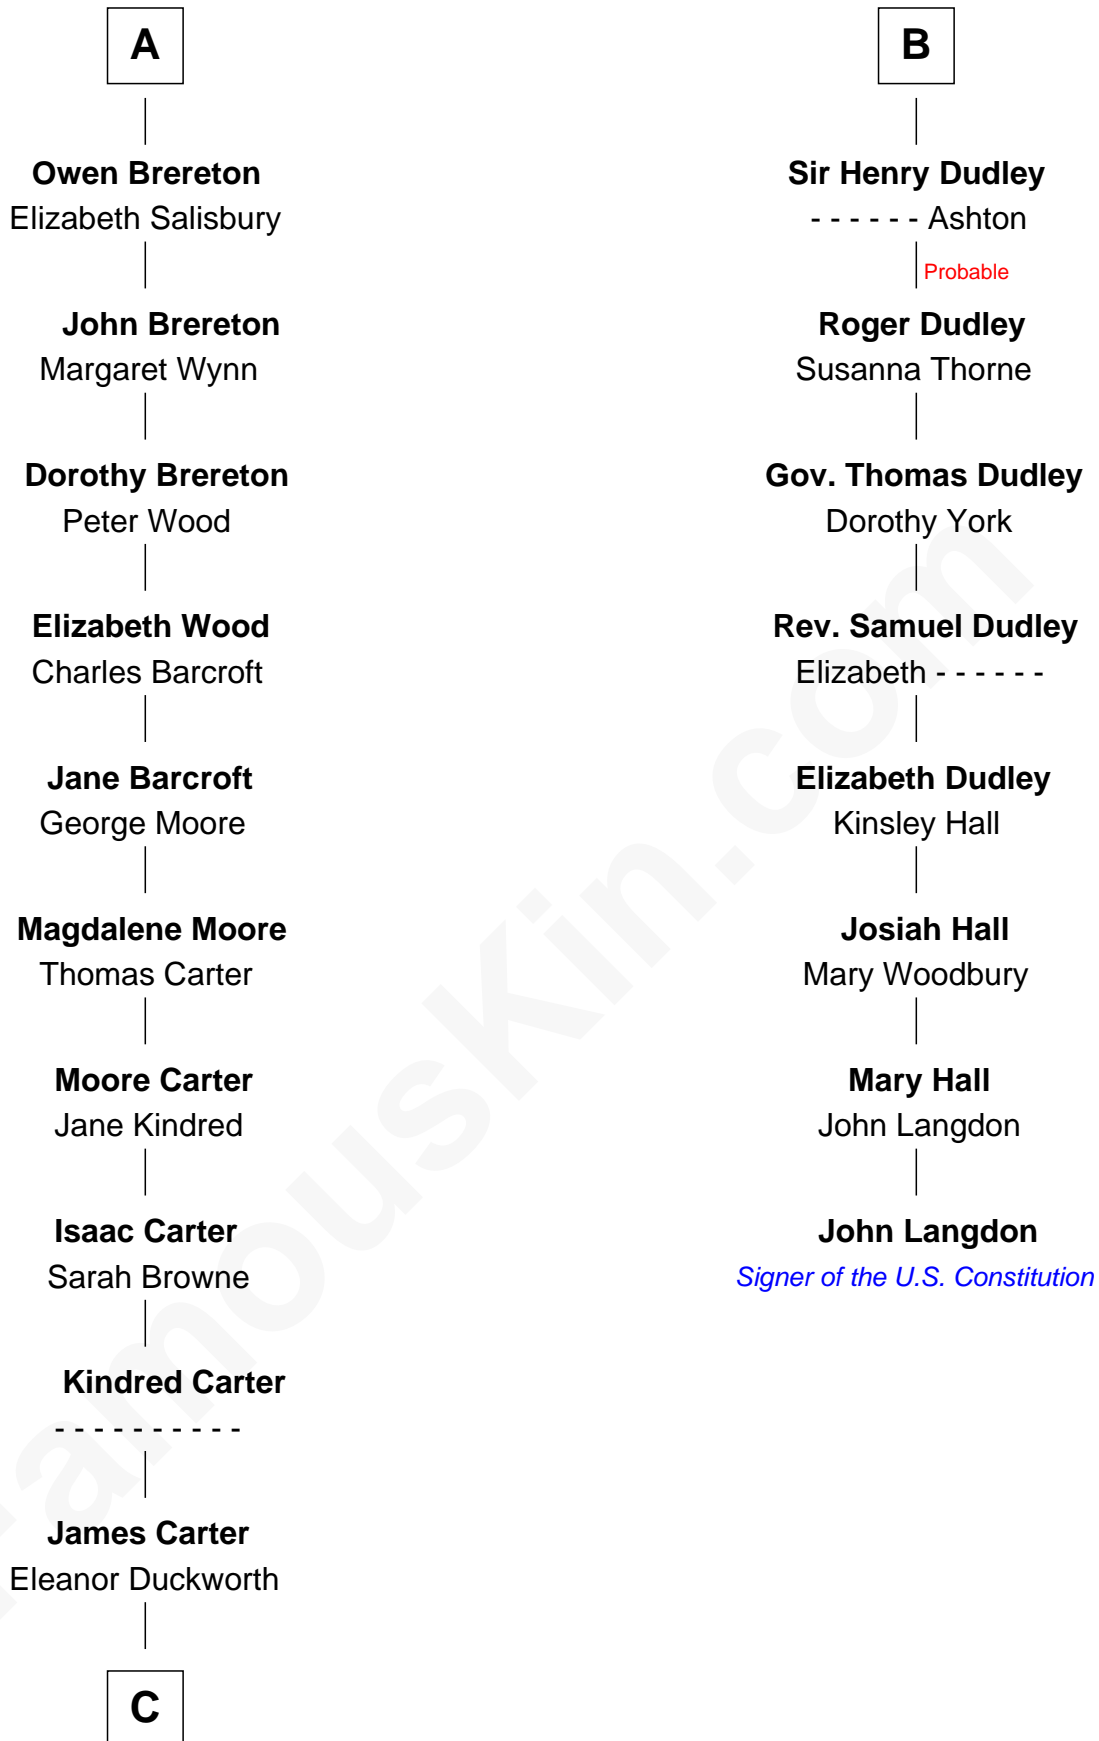

FamousKin.com Relationship Chart of

Jimmy Carter

39th U.S. President

14th cousin 7 times removed of

John Langdon

Signer of the U.S. Constitution

Sir Robert de Holland

Maude la Zouche

C

—
Wiley Carter

Ann Ansley

—
Littleberry Walker Carter

Mary Ann Diligent Seals

—
William Archibald Carter

Nina Pratt

—
Earl Carter

Lillian Gordy

—
Jimmy Carter

39th U.S. President

FamousKin.com