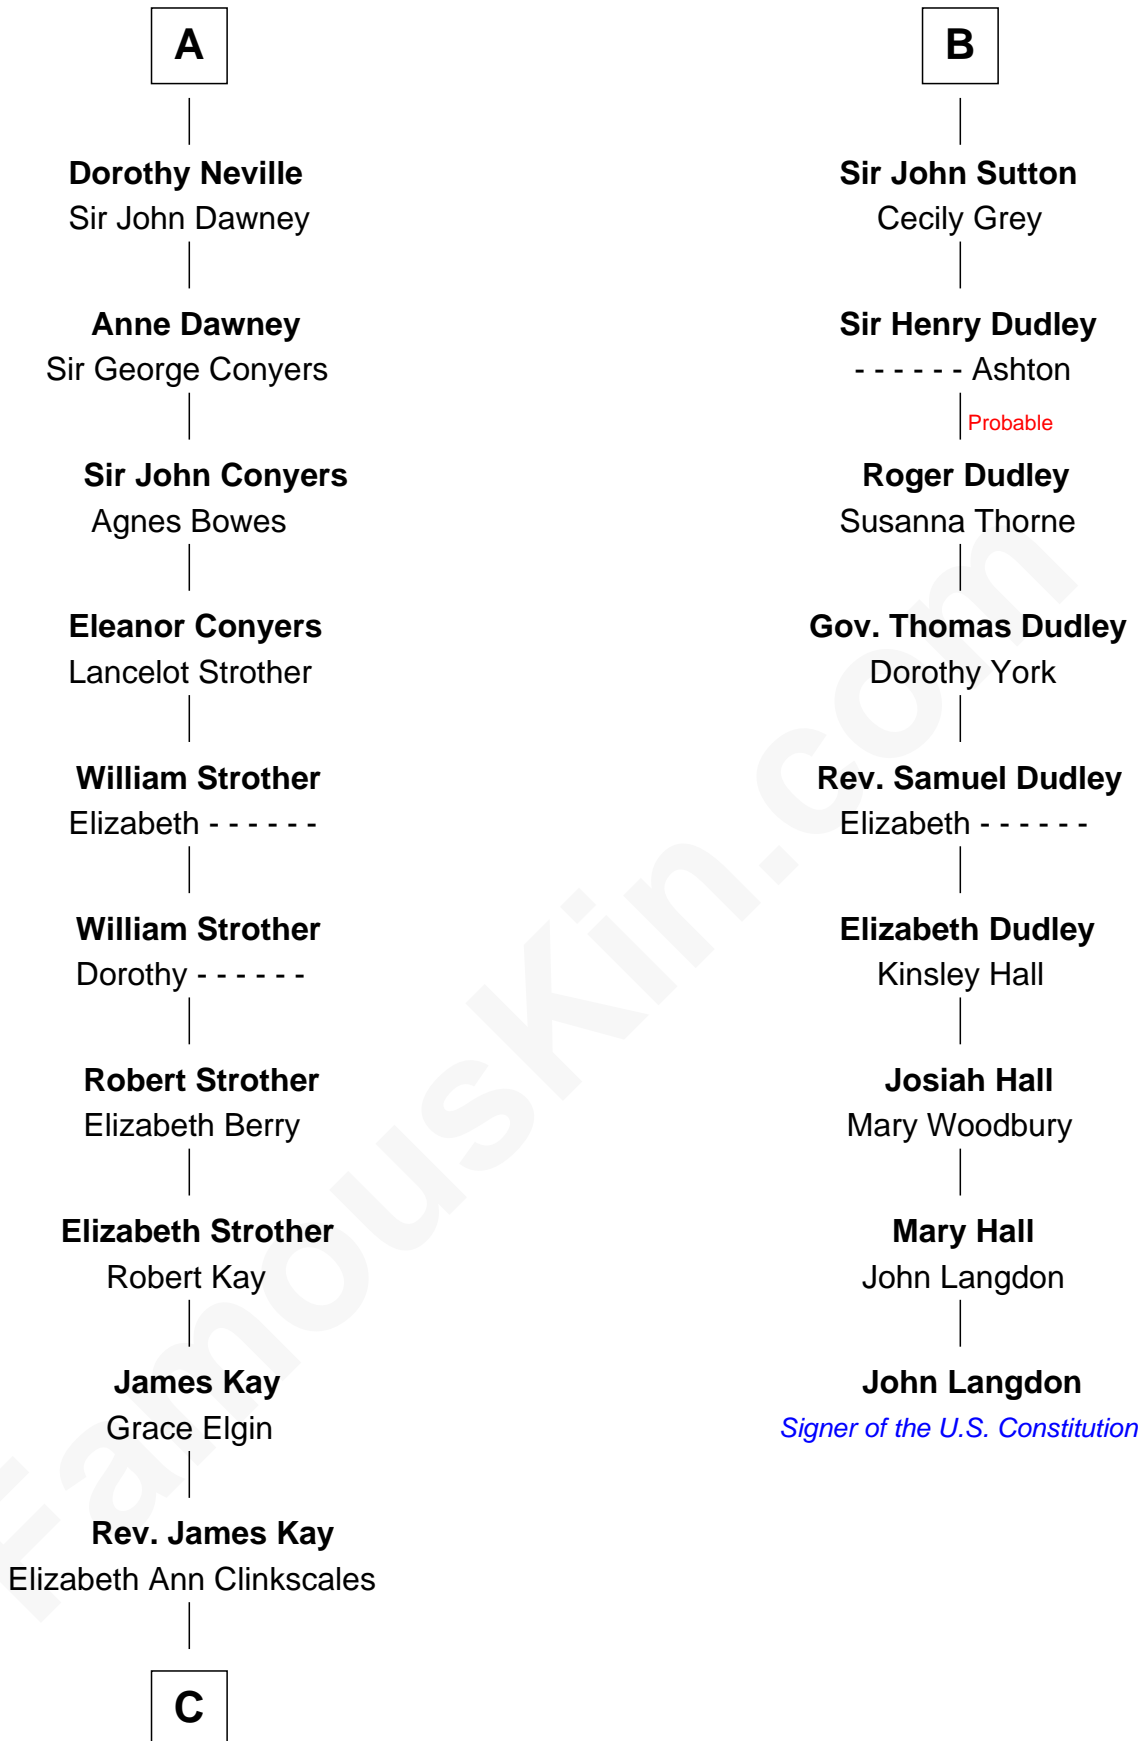

# FamousKin.com Relationship Chart of

**Jimmy Carter**

*39th U.S. President*

15th cousin 6 times removed of

**John Langdon**

*Signer of the U.S. Constitution*

**Sir James de Audley**

Ela Longespee

Iseult de Mortimer

**Alice de Audley**

Sir Ralph de Neville

**Sir John de Neville**

Maude de Percy

**Sir Ralph Neville**

Joan Beaufort

**Katherine Neville**

Sir Thomas Strangeways

**Joan Strangeways**

Sir William Willoughby

**Cecily Willoughby**

Sir Edward Sutton

**B**

**C**

—  
**Mary Kay**  
John Pratt

—  
**James E. Pratt**  
Sophronia C. Cowan

—  
**Nina Pratt**  
William Archibald Carter

—  
**Earl Carter**  
Lillian Gordy

—  
**Jimmy Carter**  
*39th U.S. President*

FamousKin.com